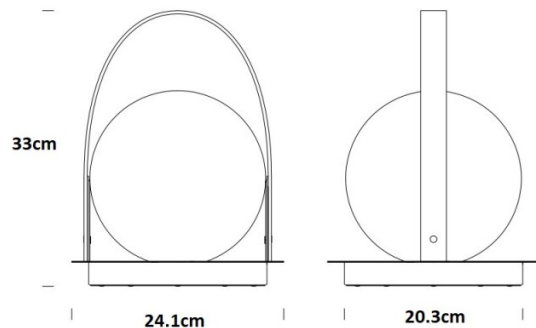

PRODUCT SPECIFICATION

- Light Source:** 3.2W, 2700K, 280 Lumens
- IP Code:** 54
- Dimming:** Integrated dimmer on the product.
- Dimensions:** Height: 33cm  
Base: Ø24.1cm

**For all sales and technical enquiries, please contact:**