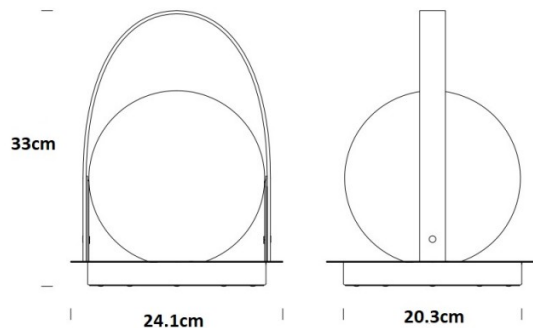

PRODUCT SPECIFICATION

- Light Source:** 3.2W, 2700K, 280 Lumens
- IP Code:** 54
- Dimming:** Integrated dimmer on the product.
- Dimensions:** Height: 33cm  
Base: Ø24.1cm

**For all sales and technical enquiries, please contact:**