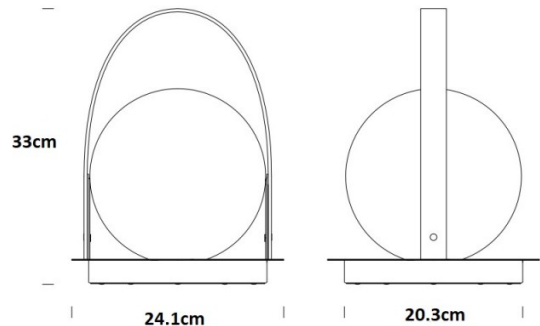

PRODUCT SPECIFICATION

Light Source: 3.2W, 2700K, 280 Lumens

IP Code: 54

Dimming: Integrated dimmer on the product.

Dimensions: Height: 33cm
Base: Ø24.1cm

For all sales and technical enquiries, please contact: