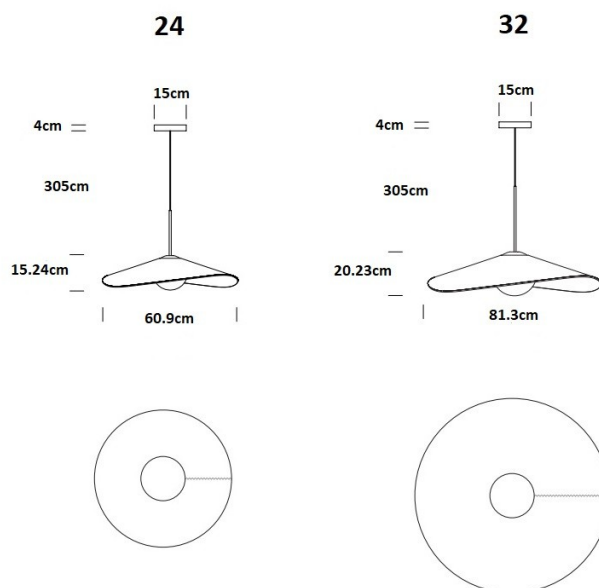

PRODUCT SPECIFICATION

Light	24: 12W, 2700K, 800 Lumens
Source:	32: 20W, 2700K, 1625 Lumens
IP Code:	20
Dimming:	Dimmable via 1-10v dimming systems. Please consult your electrician, additional wiring may be required on-site.
Dimensions: 24:	Shade: Ø60.9cm Shade Height: 15.24cm Cable Length: 305cm
32:	Shade: Ø81.3cm Shade Height: 20.23cm Cable Length: 305cm