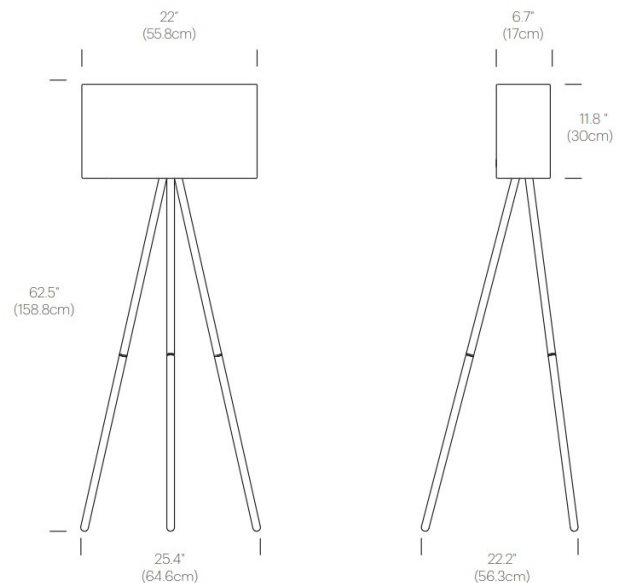

The Pablo floor lamp is ideal for both home and commercial settings as its textured fabric material softens the interior and adds a warming glow to any space. The robust majestic trio of solid wood posts demonstrates the quality of the Belmont floor lamp. The wooden base is available in an oak or walnut finish, both of which compliment the monochrome shade finishes beautifully. The racer line shade provides both a direct and indirect glare-free light that is fully dimmable via the in line dimmer on the cable. This makes it ideal for a cosy corner of a home or a large workspace that needs plenty of light.

PRODUCT SPECIFICATION

Light Source: 2 x Max 72W BT-15 Halogen (included)

IP Code: 20

Dimming: In line dimmer on the cable.

Dimensions: Height: 158.8cm
 Base Width: 64.6cm
 Base Depth: 56.3cm
 Shade Height: 30cm
 Shade Width: 55.8cm
 Cable Length: 274cm