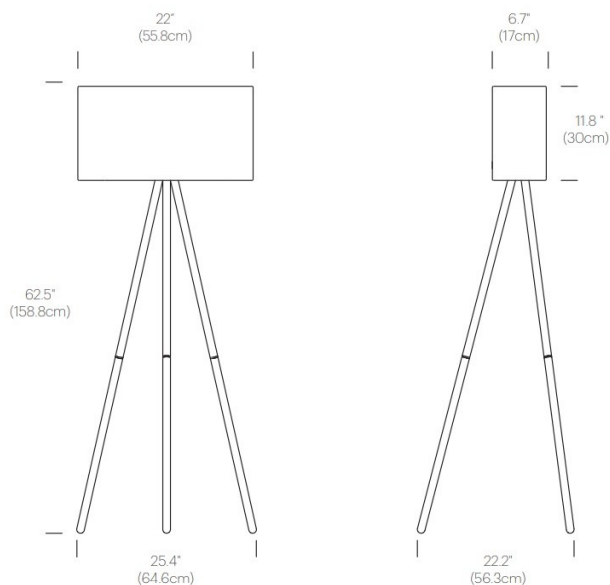

The Pablo floor lamp is ideal for both home and commercial settings as its textured fabric material softens the interior and adds a warming glow to any space. The robust majestic trio of solid wood posts demonstrates the quality of the Belmont floor lamp. The wooden base is available in an oak or walnut finish, both of which compliment the monochrome shade finishes beautifully. The racer line shade provides both a direct and indirect glare-free light that is fully dimmable via the in line dimmer on the cable. This makes it ideal for a cosy corner of a home or a large workspace that needs plenty of light.

PRODUCT SPECIFICATION

Light Source: 2 x Max 6W E27 LED (Excluded)

IP Code: 20

Dimming: In-line dimmer on the cable.

Dimensions: Height: 158.8cm
Base Width: 64.6cm
Base Depth: 56.3cm
Shade Height: 30cm
Shade Width: 55.8cm
Cable Length: 274cm