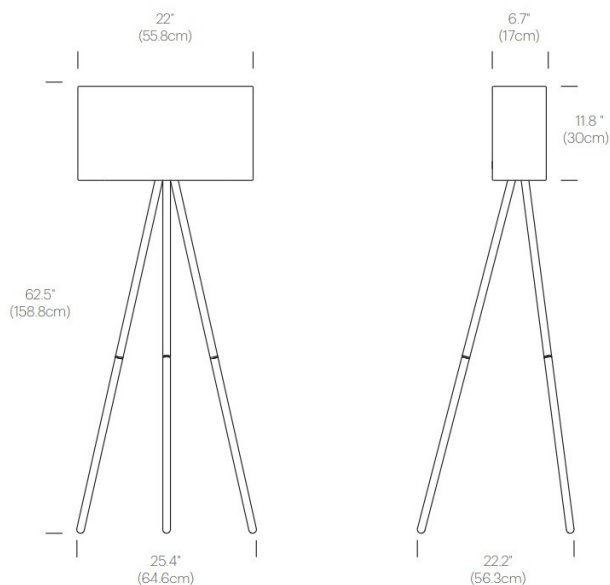

The Pablo floor lamp is ideal for both home and commercial settings as its textured fabric material softens the interior and adds a warming glow to any space. The robust majestic trio of solid wood posts demonstrates the quality of the Belmont floor lamp. The wooden base is available in an oak or walnut finish, both of which compliment the monochrome shade finishes beautifully. The racer line shade provides both a direct and indirect glare-free light that is fully dimmable via the in line dimmer on the cable. This makes it ideal for a cosy corner of a home or a large workspace that needs plenty of light.

PRODUCT SPECIFICATION

**Light Source:** 2 x Max 6W E27 LED (Excluded)

**IP Code:** 20

**Dimming:** In-line dimmer on the cable.

**Dimensions:** Height: 158.8cm  
 Base Width: 64.6cm  
 Base Depth: 56.3cm  
 Shade Height: 30cm  
 Shade Width: 55.8cm  
 Cable Length: 274cm