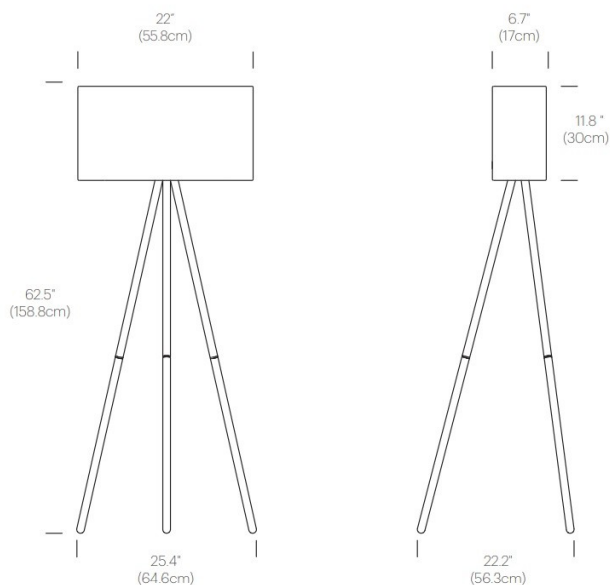

The Pablo floor lamp is ideal for both home and commercial settings as its textured fabric material softens the interior and adds a warming glow to any space. The robust majestic trio of solid wood posts demonstrates the quality of the Belmont floor lamp. The wooden base is available in an oak or walnut finish, both of which compliment the monochrome shade finishes beautifully. The racer line shade provides both a direct and indirect glare-free light that is fully dimmable via the in line dimmer on the cable. This makes it ideal for a cosy corner of a home or a large workspace that needs plenty of light.

PRODUCT SPECIFICATION

**Light Source:** 2 x Max 72W BT-15 Halogen (included)

**IP Code:** 20

**Dimming:** In line dimmer on the cable.

**Dimensions:** Height: 158.8cm  
Base Width: 64.6cm  
Base Depth: 56.3cm  
Shade Height: 30cm  
Shade Width: 55.8cm  
Cable Length: 274cm