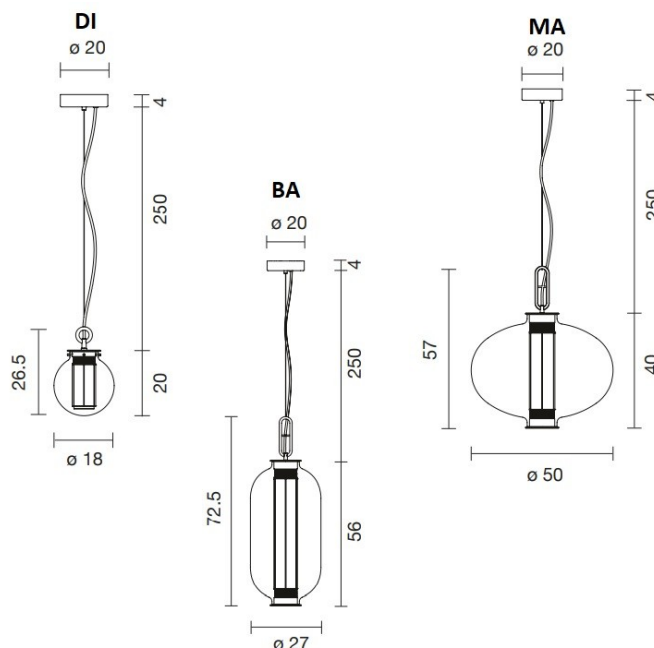

## PRODUCT SPECIFICATION

<b>Light Source:</b>	<b>DI DI:</b> Strip LED 5.8W, 2700K, 448 lumens <b>BA BA:</b> 15.4W, 2700K, 1150 lumens + LED Strip 14W, 2700K, 1960 lumens <b>MA MA:</b> 14W, 2700K, 1960 lumens + LED Strip 9.6W, 2700K, 720 lumens
<b>IP Code:</b>	20
<b>Dimming:</b>	Dimmable via 1-10v dimming systems. Please consult your electrician, additional wiring may be required on-site. (Driver included)
<b>Dimensions:</b>	<p><b>DI DI:</b>                      Ø18cm shade                      20cm shade height                      250cm max drop</p> <p><b>BA BA:</b>                      Ø27cm shade                      56cm shade height                      250cm max drop</p> <p><b>MA MA:</b>                      Ø50cm shade                      40cm shade height                      250cm max drop</p>