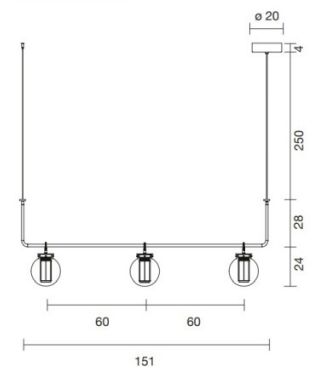

Dimensions: Chandelier 2:
 90cm width
 28cm shade height
 250cm max drop

Chandelier 3:
 151cm width
 28cm shade height
 250cm max drop

Chandelier 2

Chandelier 3

For all sales and technical enquiries, please contact: