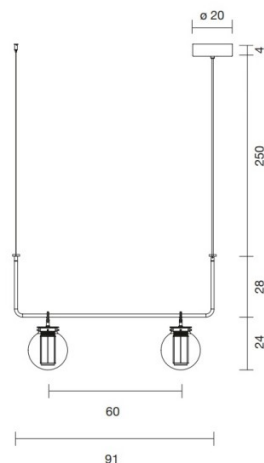

Dimensions: Chandelier 2:
 90cm width
 28cm shade height
 250cm max drop

Chandelier 3:
 151cm width
 28cm shade height
 250cm max drop

Chandelier 2

Chandelier 3

For all sales and technical enquiries, please contact: