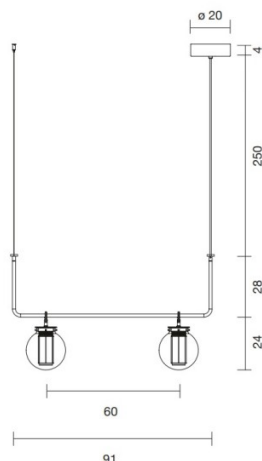

Dimensions: Chandelier 2:
 90cm width
 28cm shade height
 250cm max drop

Chandelier 3:
 151cm width
 28cm shade height
 250cm max drop

Chandelier 2

Chandelier 3

For all sales and technical enquiries, please contact: