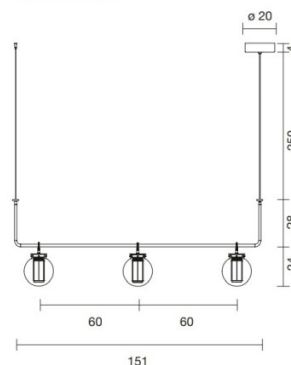

Dimensions: Chandelier 2:
 90cm width
 28cm shade height
 250cm max drop

Chandelier 3:
 151cm width
 28cm shade height
 250cm max drop

Chandelier 2

Chandelier 3

For all sales and technical enquiries, please contact: