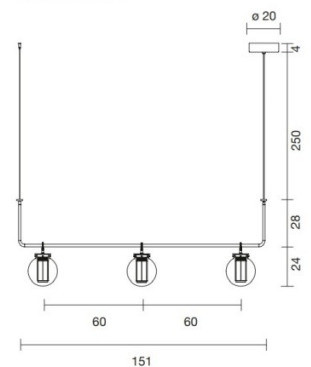

Dimensions: Chandelier 2:
 90cm width
 28cm shade height
 250cm max drop

Chandelier 3:
 151cm width
 28cm shade height
 250cm max drop

Chandelier 2

Chandelier 3

For all sales and technical enquiries, please contact: