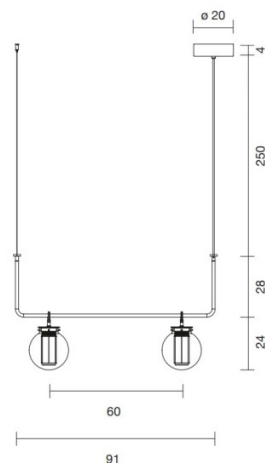

PRODUCT SPECIFICATION

- Light Source:** 5.8W, 2700K, 448 lumens
- IP Code:** 20
- Dimming:** Dimmable via 1-10v dimming systems. Please consult your electrician, additional wiring may be required on-site. (Driver included)

Dimensions: Chandelier 2:
 90cm width
 28cm shade height
 250cm max drop

Chandelier 3:
 151cm width
 28cm shade height
 250cm max drop

Chandelier 2

Chandelier 3

For all sales and technical enquiries, please contact: