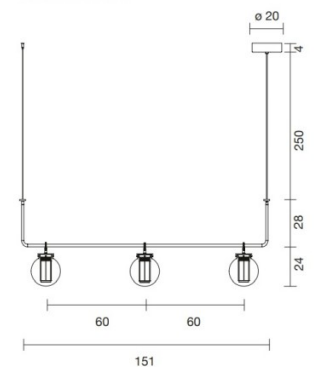

Chandelier 3