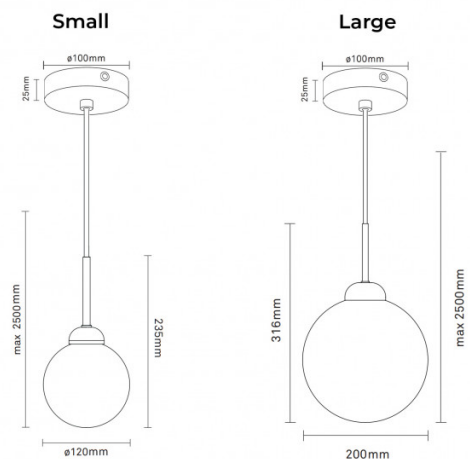

NUURA

Nuura Apiales 1 Pendant

LA10518

SOURCE: <https://www.davidvillagelighting.co.uk/product/Nuura-Apiales-1-Pendant/10000331>

PRODUCT DESCRIPTION

Designer: Sofie Refer

Nuura Apiales 1 Pendant Light

The Apiales pendant is a gorgeous light that utilises classic forms whilst maintaining a simplicity that is refined and elegant. Made from blown glass, the shade is a suspended orb, emitting a warm and diffused glow that is perfect for hanging over tables. The lampshade is held by a beautiful metal fixture that adds a touch of modernity to the pendant light.

Available in a brushed brass or satin black finish and a small or large size, the Apiales 1 pendant lamp can be used in many settings and will suit both traditional and contemporary interiors. The small size makes this pendant perfect for using in rows or clusters and you can mix and match colour finishes for a varied look.

PRODUCT SPECIFICATION

- Light Source:** 1 x max 5W G9 LED (excluded)
- IP Code:** 20
- Dimming:** Dimmable via mains phase dimming
- Dimensions:** **Small** - Ø12cm, H 11.6cm  
**Large** - Ø20cm, H 31.6cm
- Ø10cm ceiling canopy
- 2.5cm ceiling canopy height
- 250cm max. drop