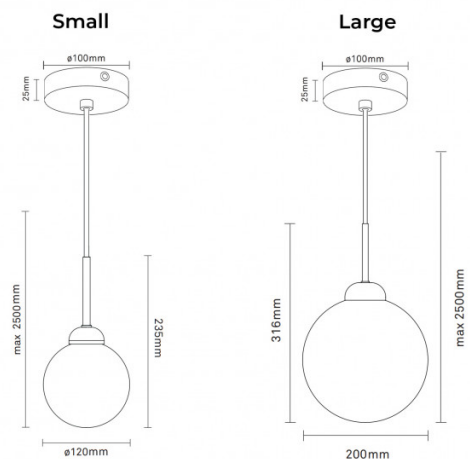

NUURA

Nuura Apiales 1 Pendant

LA10518

SOURCE: <https://www.davidvillagelighting.co.uk/product/Nuura-Apiales-1-Pendant/10000331>

PRODUCT DESCRIPTION

Designer: Sofie Refer

Nuura Apiales 1 Pendant Light

The Apiales pendant is a gorgeous light that utilises classic forms whilst maintaining a simplicity that is refined and elegant. Made from blown glass, the shade is a suspended orb, emitting a warm and diffused glow that is perfect for hanging over tables. The lampshade is held by a beautiful metal fixture that adds a touch of modernity to the pendant light.

Available in a brushed brass or satin black finish and a small or large size, the Apiales 1 pendant lamp can be used in many settings and will suit both traditional and contemporary interiors. The small size makes this pendant perfect for using in rows or clusters and you can mix and match colour finishes for a varied look.

PRODUCT SPECIFICATION

- Light Source:** 1 x max 5W G9 LED (excluded)
- IP Code:** 20
- Dimming:** Dimmable via mains phase dimming
- Dimensions:** **Small** - Ø12cm, H 11.6cm
Large - Ø20cm, H 31.6cm
- Ø10cm ceiling canopy
- 2.5cm ceiling canopy height
- 250cm max. drop