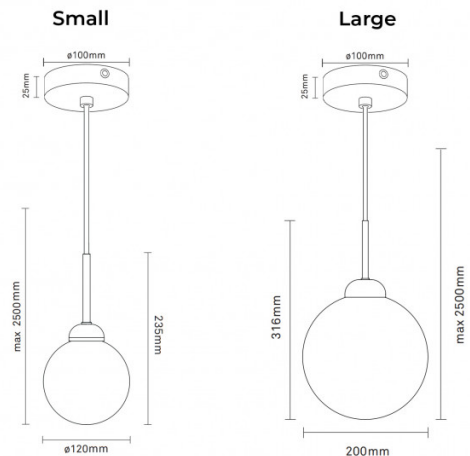

NUURA

Nuura Apiales 1 Pendant

LA10518

SOURCE: <https://www.davidvillagelighting.co.uk/product/Nuura-Apiales-1-Pendant/10000331>

PRODUCT DESCRIPTION

Designer: Sofie Refer

Nuura Apiales 1 Pendant Light

The Apiales pendant is a gorgeous light that utilises classic forms whilst maintaining a simplicity that is refined and elegant. Made from blown glass, the shade is a suspended orb, emitting a warm and diffused glow that is perfect for hanging over tables. The lampshade is held by a beautiful metal fixture that adds a touch of modernity to the pendant light.

Available in a brushed brass or satin black finish and a small or large size, the Apiales 1 pendant lamp can be used in many settings and will suit both traditional and contemporary interiors. The small size makes this pendant perfect for using in rows or clusters and you can mix and match colour finishes for a varied look.

PRODUCT SPECIFICATION

- Light Source:** 1 x max 5W G9 LED (excluded)
- IP Code:** 20
- Dimming:** Dimmable via mains phase dimming
- Dimensions:** **Small** - Ø12cm, H 11.6cm
Large - Ø20cm, H 31.6cm
- Ø10cm ceiling canopy
- 2.5cm ceiling canopy height
- 250cm max. drop