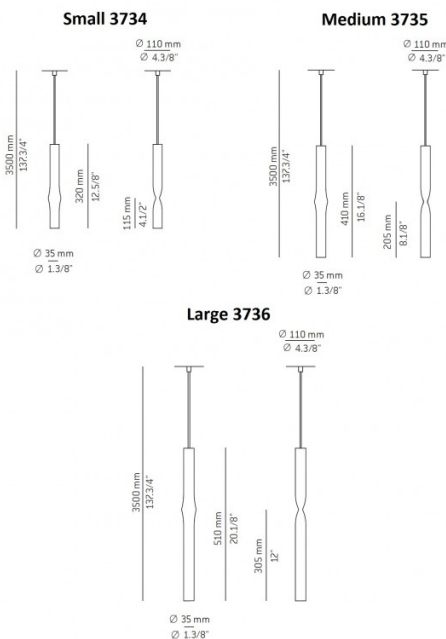

The slim size of the Flow pendant lamp makes it perfect for small spaces or for clustering in larger spaces, producing a stunning and contemporary aesthetic. Available in black or satin gold, the pendant light comes in three sizes, small 3734, medium 3735 and large 3736. Use in homes, hospitality and professional settings for a modern and functional fixture.

## PRODUCT SPECIFICATION

**Light Source:** 6.1W, 2700K, 565 Lumens

**IP Code:** 20

**Dimming:** Dimmable via Triac dimming.

**Dimensions:** **Small 3734** - Ø3.5cm, Height: 32cm  
**Medium 3735** - Ø3.5cm, Height: 41cm  
**Large 3736** - Ø3.5cm, Height: 51cm

Ceiling Canopy: Ø110mm  
 Drop Height: 350mm

For all sales and technical enquiries, please contact:

+44 (0)114 263 4266

info@davidvillagelighting.co.uk

www.davidvillagelighting.co.uk