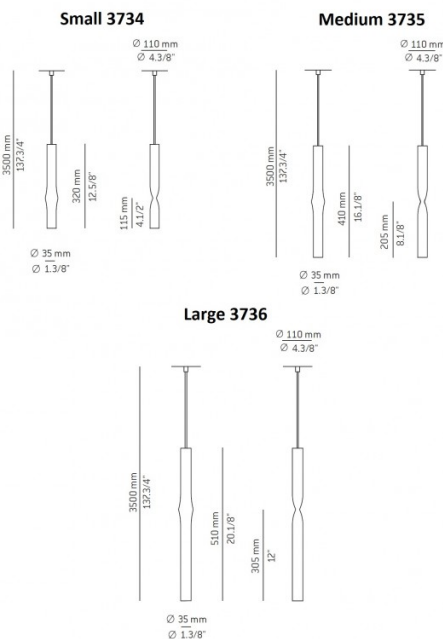

The slim size of the Flow pendant lamp makes it perfect for small spaces or for clustering in larger spaces, producing a stunning and contemporary aesthetic. Available in black or satin gold, the pendant light comes in three sizes, small 3734, medium 3735 and large 3736. Use in homes, hospitality and professional settings for a modern and functional fixture.

## PRODUCT SPECIFICATION

**Light Source:** 6.1W, 2700K, 565 Lumens

**IP Code:** 20

**Dimming:** Dimmable via Triac dimming.

**Dimensions:** **Small 3734** - Ø3.5cm, Height: 32cm  
**Medium 3735** - Ø3.5cm, Height: 41cm  
**Large 3736** - Ø3.5cm, Height: 51cm

Ceiling Canopy: Ø110mm  
 Drop Height: 350mm

For all sales and technical enquiries, please contact:

+44 (0)114 263 4266

info@davidvillagelighting.co.uk

www.davidvillagelighting.co.uk