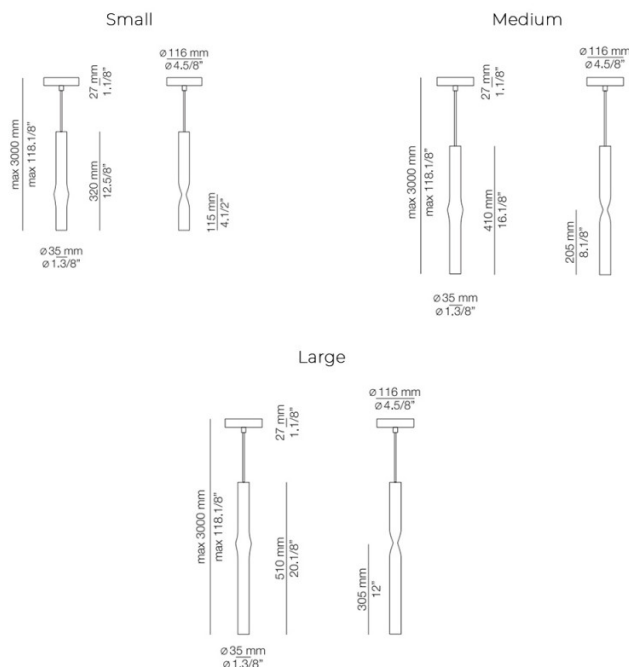

Estiluz Flow LED Pendant

LA10503

SOURCE: <https://www.davidvillagelighting.co.uk/product/Estiluz-Flow-LED-Pendant/10000330>

PRODUCT DESCRIPTION

Flow LED Pendant Light by Estiluz

The Flow pendant is characterised by a gorgeous streamlined silhouette that features a unique pinch in the middle to create an intriguing and mesmerising look. Made from aluminium, the pendant lamp has a diffuser for a warm glow and points downward to create a spotlight effect.

The slim size of the Flow pendant lamp makes it perfect for small spaces or for clustering in larger spaces, producing a stunning and contemporary aesthetic. Available in black or satin gold, the pendant light comes in three sizes, small 3734, medium 3735 and large 3736. Use in homes, hospitality and professional settings for a modern and functional fixture.

PRODUCT SPECIFICATION

Light Source: 6.2W, 2700K, 725 Lumens

IP Code: 20

Dimming: Non-dimmable.

Dimensions: Small 3734
 Ø3.5cm
 Height: 32cm

Medium 3735
 Ø3.5cm
 Height: 41cm

Large 3736
 Ø3.5cm
 Height: 51cm

Ceiling Canopy: Ø116mm
 Drop Height: 350mm

For all sales and technical enquiries, please contact:

+44 (0)114 263 4266

info@davidvillagelighting.co.uk

www.davidvillagelighting.co.uk