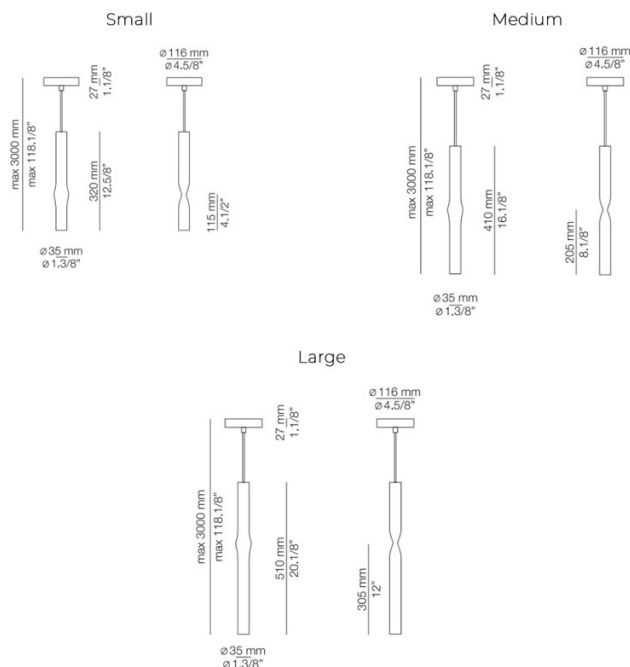

### Flow LED Pendant Light by Estiluz

The Flow pendant is characterised by a gorgeous streamlined silhouette that features a unique pinch in the middle to create an intriguing and mesmerising look. Made from aluminium, the pendant lamp has a diffuser for a warm glow and points downward to create a spotlight effect.

The slim size of the Flow pendant lamp makes it perfect for small spaces or for clustering in larger spaces, producing a stunning and contemporary aesthetic. Available in black or satin gold, the pendant light comes in three sizes, small 3734, medium 3735 and large 3736. Use in homes, hospitality and professional settings for a modern and functional fixture.

## PRODUCT SPECIFICATION

**Light Source:** 6.2W, 2700K, 725 Lumens

**IP Code:** 20

**Dimming:** Non-dimmable.

**Dimensions: Small 3734**  
Ø3.5cm  
Height: 32cm

**Medium 3735**  
Ø3.5cm  
Height: 41cm

**Large 3736**  
Ø3.5cm  
Height: 51cm

Ceiling Canopy: Ø116mm  
Drop Height: 350mm

For all sales and technical enquiries, please contact:

+44 (0)114 263 4266

info@davidvillagelighting.co.uk

www.davidvillagelighting.co.uk