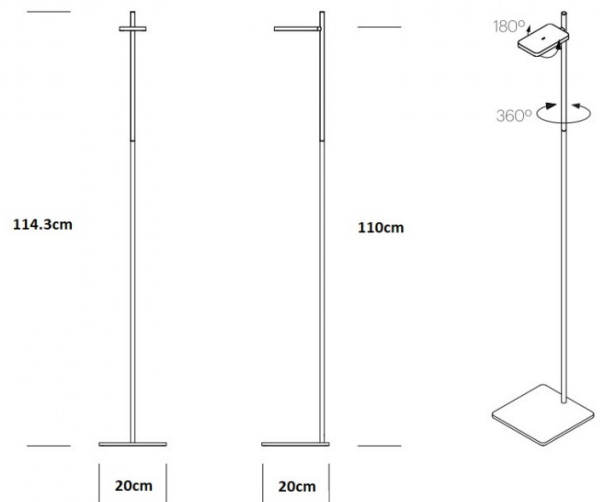

Pablo®

Pablo Talia LED Floor Lamp

LA10516/F

SOURCE: <https://www.davidvillagelighting.co.uk/product/Pablo-Talia-LED-Floor-Lamp/10000325>

PRODUCT DESCRIPTION

Designer: Pablo Pardo

Pablo Talia LED Floor Lamp

The Talia floor lamp is a simplistic lamp with a complex design. The sleek exterior is available in multiple minimalist colour finishes, including black, white, grey, black with brass, white with silver, and grey with silver. This LED floor lamp by Pablo is multi-task oriented as it has many design features that give the user as much control of the light as possible.

This modern design by Pablo boasts 'maximum light control' with an integrated dimmer switch allowing you to fully dim the light source with ease. The LED flat panel creates a clean bright glare-free light that is ideal for focused tasks, perfect for a reading area or workspace. However, with the 360° post rotation and 180° shade rotation, this Pablo LED floor lamp can satisfy both task and ambient lighting needs.

PRODUCT SPECIFICATION

- Light Source:** 5.1W, 3000K, 350 Lumens
- IP Code:** 20
- Dimming:** Integrated dimmer on the product.
- Dimensions:** Height: 114.3cm
Depth: 20cm
Cable Length: 183cm

For all sales and technical enquiries, please contact: