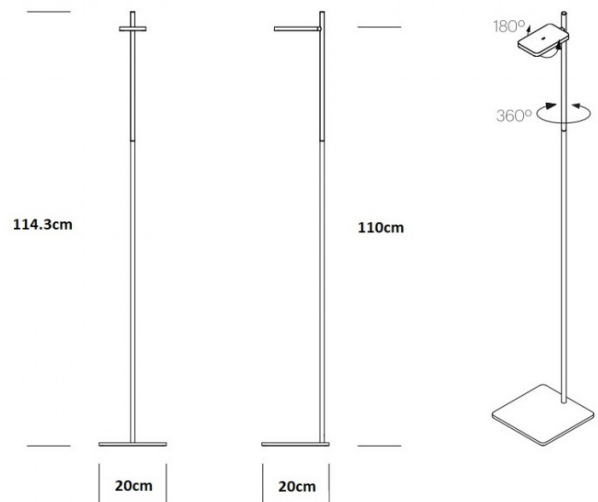

Pablo®

Pablo Talia LED Floor Lamp

LA10516/F

SOURCE: <https://www.davidvillagelighting.co.uk/product/Pablo-Talia-LED-Floor-Lamp/10000325>

PRODUCT DESCRIPTION

Designer: Pablo Pardo

Pablo Talia LED Floor Lamp

The Talia floor lamp is a simplistic lamp with a complex design. The sleek exterior is available in multiple minimalist colour finishes, including black, white, grey, black with brass, white with silver, and grey with silver. This LED floor lamp by Pablo is multi-task oriented as it has many design features that give the user as much control of the light as possible.

This modern design by Pablo boasts 'maximum light control' with an integrated dimmer switch allowing you to fully dim the light source with ease. The LED flat panel creates a clean bright glare-free light that is ideal for focused tasks, perfect for a reading area or workspace. However, with the 360° post rotation and 180° shade rotation, this Pablo LED floor lamp can satisfy both task and ambient lighting needs.

PRODUCT SPECIFICATION

- Light Source:** 5.1W, 3000K, 350 Lumens
- IP Code:** 20
- Dimming:** Integrated dimmer on the product.
- Dimensions:** Height: 114.3cm
Depth: 20cm
Cable Length: 183cm

For all sales and technical enquiries, please contact: