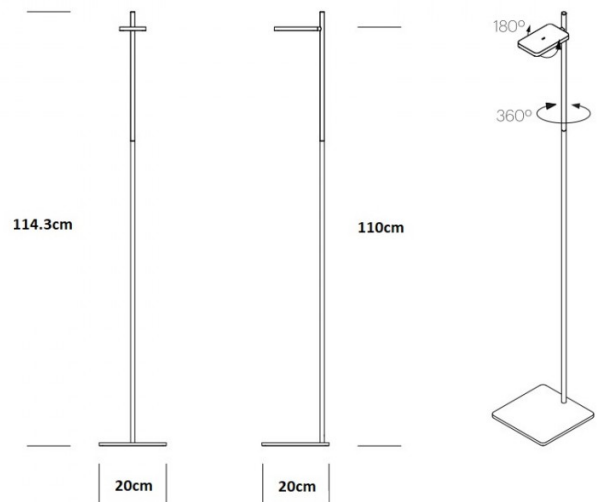

Pablo®

Pablo Talia LED Floor Lamp

LA10516/F

SOURCE: <https://www.davidvillagelighting.co.uk/product/Pablo-Talia-LED-Floor-Lamp/10000325>

PRODUCT DESCRIPTION

Designer: Pablo Pardo

Pablo Talia LED Floor Lamp

The Talia floor lamp is a simplistic lamp with a complex design. The sleek exterior is available in multiple minimalist colour finishes, including black, white, grey, black with brass, white with silver, and grey with silver. This LED floor lamp by Pablo is multi-task oriented as it has many design features that give the user as much control of the light as possible.

This modern design by Pablo boasts 'maximum light control' with an integrated dimmer switch allowing you to fully dim the light source with ease. The LED flat panel creates a clean bright glare-free light that is ideal for focused tasks, perfect for a reading area or workspace. However, with the 360° post rotation and 180° shade rotation, this Pablo LED floor lamp can satisfy both task and ambient lighting needs.

PRODUCT SPECIFICATION

- Light Source:** 6.8W, 3000K, 350 Lumens
- IP Code:** 20
- Dimming:** Integrated dimmer on the product.
- Dimensions:** Height: 114.3cm
Depth: 20cm
Cable Length: 183cm

For all sales and technical enquiries, please contact: