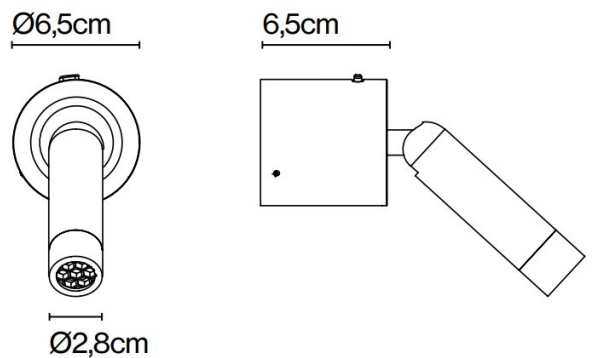

**marset**

**Marset Ledtube A LED Wall Light**

LA9522/A

SOURCE: <https://www.davidvillagelighting.co.uk/product/Marset-Ledtube-A-LED-Wall-Light/10000317>

**PRODUCT DESCRIPTION**

Designer: Daniel López

**Marset Ledtube A LED Wall Light**

The Ledtube A was designed by Daniel López and is described as 'one of the most functional designs within the collection'. This LED wall light by Marset is easily directed and focused, perfect for reading or as a task light. The LED light source has been described as 'a beam that has the clear purpose of illuminating without disturbing'. The glare-free design and the ease with which the light can be directed allow the light to be functional without fault.

**PRODUCT SPECIFICATION**

- Light Source:** 2.1W, 2700K, 226.5 lumens
- IP Code:** 20
- Dimming:** Integrated on/off switch on the product
- Dimensions:** Wall Base: Ø6.5cm  
Shade: Ø2.8cm  
Depth: 6.5cm