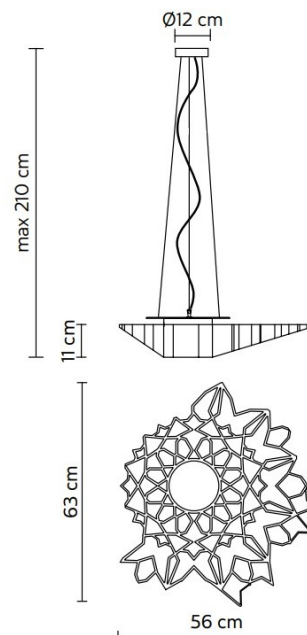

PRODUCT SPECIFICATION

Light Source: Warmest White (2700K):

Frontal - 13W, 2700K, 1520 lumens
Backlight - 3W, 2700K, 280 lumens

Warm White (3000K):

Frontal - 13W, 3000K, 1520 lumens
Backlight - 3W, 3000K, 280 lumens

IP Code: 20

Dimming: Dimmable using trailing edge dimming.

Dimensions: 56 x 63cm shade
11cm shade height
210cm max drop
Ø12cm ceiling canopy
200cm cable length

For all sales and technical enquiries, please contact: