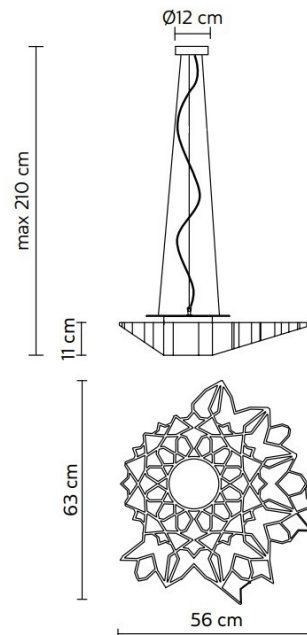

PRODUCT SPECIFICATION

Light Source: Warmest White (2700K):

Frontal - 13W, 2700K, 1520 lumens
Backlight - 3W, 2700K, 280 lumens

Warm White (3000K):

Frontal - 13W, 3000K, 1520 lumens
Backlight - 3W, 3000K, 280 lumens

IP Code: 20

Dimming: Dimmable using trailing edge dimming.

Dimensions: 56 x 63cm shade
11cm shade height
210cm max drop
Ø12cm ceiling canopy
200cm cable length

For all sales and technical enquiries, please contact: