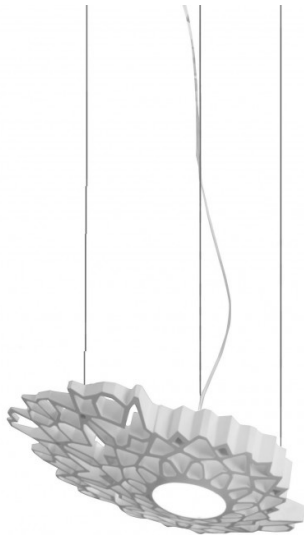

KARMAN

**Karman Notredame LED
Suspension Light**

LA10511/S

SOURCE: <https://www.davidvillagelighting.co.uk/product/Karman-Notredame-LED-Suspension-Light/10000314>

PRODUCT DESCRIPTION

Designer: Luca De Bona and Dario De Meo

**Karman Notredame LED
Suspension Light**

The Notredame LED Suspension was designed by Luca De Bona and Dario De Meo who describe themselves as 'synergistic, innovative, courageous'. This is clear within the design of the Notredame Suspension light that brings together the old and the new. Inspired by ancient gothic cathedral windows, these technopolymer LED structures bring a modern touch to an ancient design.

Available in both a white and gold finish, these Suspension lights would be ideal for any interior. For example, over a dining table or hallway, these LED Karman Suspensions will never fail to make a statement. The newer gold finish produces a unique metallic reflection wherever it is placed. The Notredame pendant is available in a large size (98 x 83 cm), please [contact us](#) for more information.

PRODUCT SPECIFICATION

Light Source: Warmest White (2700K):

Frontal - 13W, 2700K, 1520 lumens
Backlight - 3W, 2700K, 280 lumens

Warm White (3000K):

Frontal - 13W, 3000K, 1520 lumens
Backlight - 3W, 3000K, 280 lumens