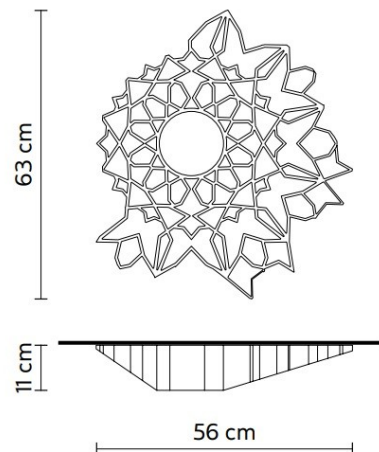

Warm White (3000K):

Frontal - 13W, 3000K, 1520 lumens
Backlight - 3W, 3000K, 280 lumens

IP Code: 20

Dimming: Dimmable using trailing edge dimming.

Dimensions: 63cm height
56cm width
11cm depth

For all sales and technical enquiries, please contact: