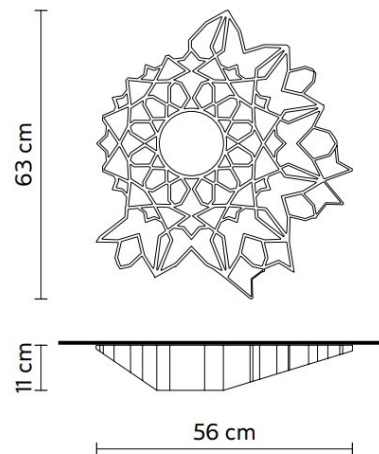

**Warm White (3000K):**

Frontal - 13W, 3000K, 1520 lumens  
Backlight - 3W, 3000K, 280 lumens

**IP Code:** 20

**Dimming:** Dimmable using trailing edge dimming.

**Dimensions:** 63cm height  
56cm width  
11cm depth