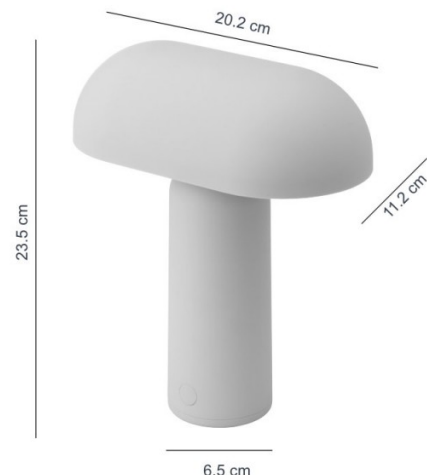

Normann Copenhagen Porta Portable Lamp, as the name implies, is the first portable lamp in Normann Copenhagen's lighting collection. The portable lamp has a streamlined and organic design, with its curves and cylindrical body. The dome-shaped shade was designed to create this warm, welcoming lighting aesthetic.

Adding to its ingenious design, the lamp is characterised by its mobility. Lightweight and portable, the lamp can be used in various spaces; the garden, offices or cafes. The Porta has become everyone's favourite reading companion. If you position the shade at 90°, it takes much less space and will perfectly fit in compact spaces, for easy storage.

With three dimming settings, you can set the light intensity to 40%, 70% or 100%; creating your desired atmosphere. **Rechargeable**, the lamp comes with a USB charging cable, and the battery can last from 8 and up to 90 hours (depending on light intensity). At the base, a small compartment area allows for the lamp to charge, while in use. While a silicone base means the Porta lamp can stand securely. The Normann Copenhagen Porta lamp is available in six colour finishes, black, grey, white, bright red, brown or dark green.

PRODUCT SPECIFICATION

Light Source: 12 x 0.2W, 2800-3200K, 51 Lumens

IP Code: 20

Dimming: Integrated dimmer on product

Dimensions: Height: 23.5cm
Width: 20.2cm
Depth: 11.2cm
Base: Ø 6.5cm
Cable: 100cm

For all sales and technical enquiries, please contact: