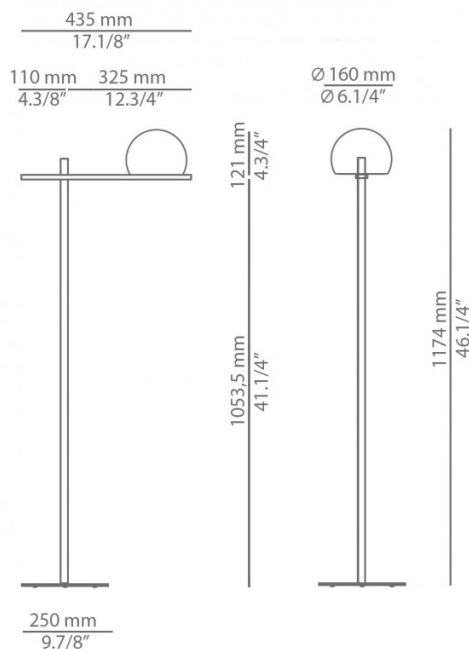

## PRODUCT SPECIFICATION

**Light Source:** 8W, 2700K, 554 Lumens

**IP Code:** 20

**Dimming:** In line on/off switch included on cable.

**Dimensions:** Shade: Ø16cm  
Shade Height: 12.1cm  
Length: 43.5cm  
Base: Ø25cm