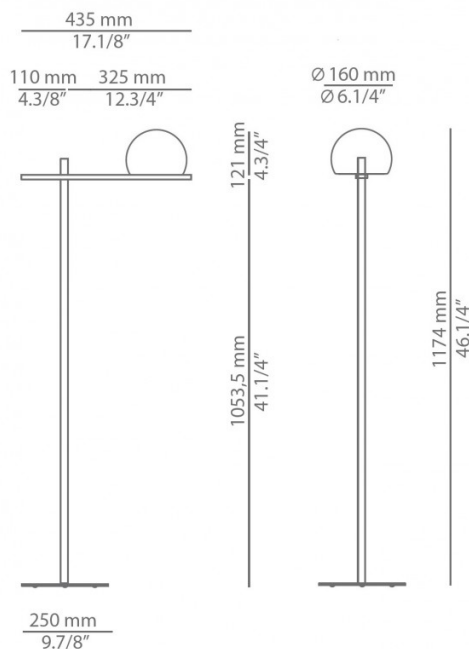

PRODUCT SPECIFICATION

Light Source: 8W, 2700K, 554 Lumens

IP Code: 20

Dimming: In line on/off switch included on cable.

Dimensions: Shade: Ø16cm
Shade Height: 12.1cm
Length: 43.5cm
Base: Ø25cm

For all sales and technical enquiries, please contact: