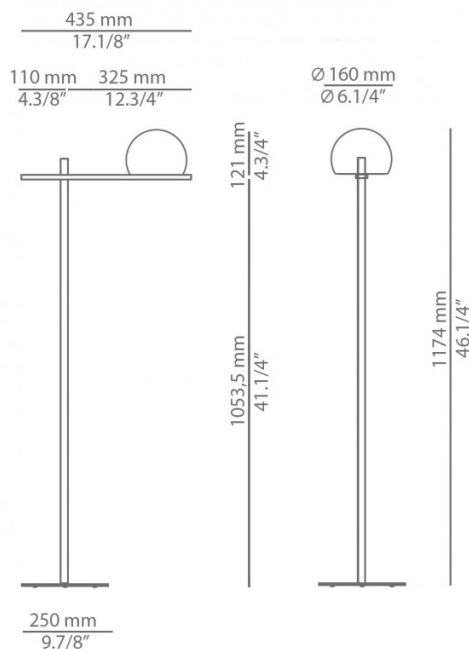

## PRODUCT SPECIFICATION

**Light Source:** 8W, 2700K, 665 Lumens

**IP Code:** 20

**Dimming:** In line on/off switch included on cable.

**Dimensions:** Height: 105.3cm  
Shade: Ø16cm  
Shade Height: 12.1cm  
Depth: 43.5cm  
Base: Ø25cm