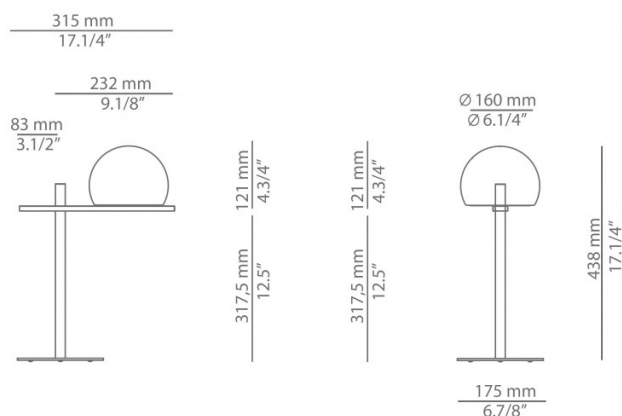

For all sales and technical enquiries, please contact:

+44 (0)114 263 4266

info@davidvillagelighting.co.uk

www.davidvillagelighting.co.uk