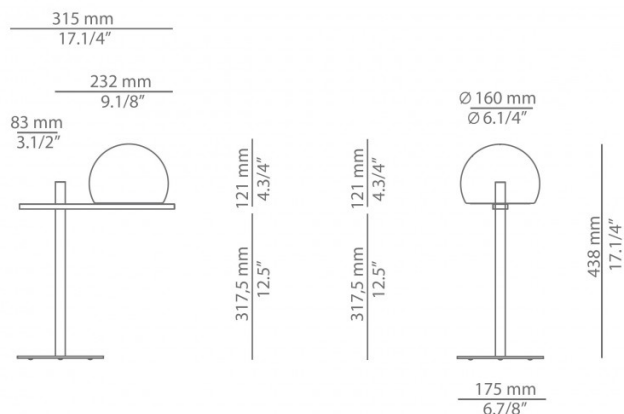

A part of the [Estiluz Circ collection](#), the Circ table lamp features a beautiful glass lampshade and a chic metal structure. Defined by a geometric silhouette, the table light has a straight stem and arm paired with a smooth domed shade, which work in contrast to create an elegant and refined look.

PRODUCT SPECIFICATION

Light Source: 8W, 2700K, 665 Lumens

IP Code: 20

Dimming: In-line on/off switch included on cable.

Dimensions: Shade: Ø16cm
Height: 43.8cm
Depth: 31.5cm
Base: Ø17.5cm

For all sales and technical enquiries, please contact: