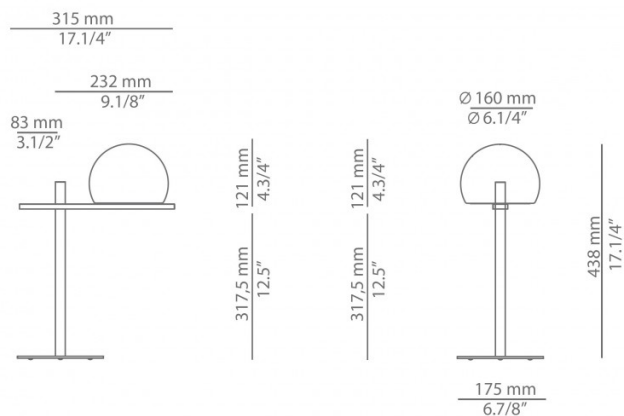

### Circ LED Table Lamp by Estiluz

A part of the [Estiluz Circ collection](#), the Circ table lamp features a beautiful glass lampshade and a chic metal structure. Defined by a geometric silhouette, the table light has a straight stem and arm paired with a smooth domed shade, which work in contrast to create an elegant and refined look.

## PRODUCT SPECIFICATION

- Light Source:** 8W, 2700K, 665 Lumens
- IP Code:** 20
- Dimming:** In-line on/off switch included on cable.
- Dimensions:** Shade: Ø16cm  
Height: 43.8cm  
Depth: 31.5cm  
Base: Ø17.5cm