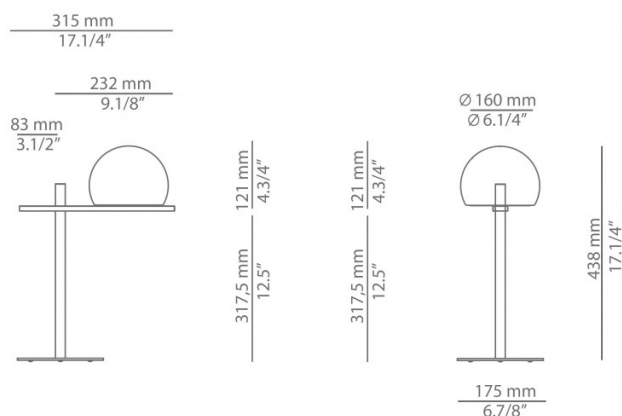

A part of the [Estiluz Circ collection](#), the Circ table lamp features a beautiful glass lampshade and a chic metal structure. Defined by a geometric silhouette, the table light has a straight stem and arm paired with a smooth domed shade, which work in contrast to create an elegant and refined look.

PRODUCT SPECIFICATION

Light Source: 8W, 2700K, 554 Lumens

IP Code: 20

Dimming: In line on/off switch included on cable.

Dimensions: Shade: Ø16cm
Height: 43.8cm
Length: 31.5cm
Base: Ø17.5cm

For all sales and technical enquiries, please contact: