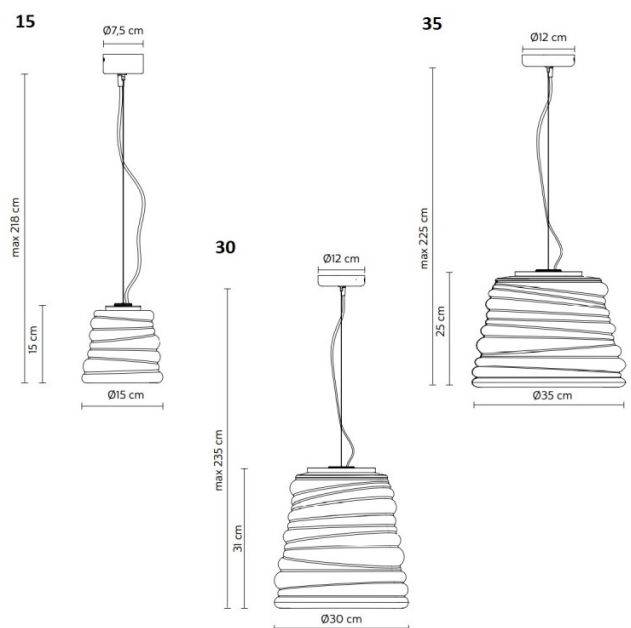

KARMAN

Karman Bibendum LED Pendant Light

LA10508

SOURCE: <https://www.davidvillagelighting.co.uk/product/Karman-Bibendum-LED-Pendant-Light/10000307>

PRODUCT DESCRIPTION

Designer: Paola Navone

Karman Bibendum LED Pendant Light

PRODUCT SPECIFICATION

Light Source:	15 5W, 2700K, 500 lumens or 5W, 3000K, 500 lumens
	30 and 35 17W, 2700K, 1700 lumens or 17W, 3000K, 1700 lumens
IP Code:	20
Dimming:	Dimmable via mains phase dimming.
Dimensions:	15 Ø15cm shade 15cm shade height 200cm cable length Ø7.5cm ceiling canopy
	30 Ø30cm shade 31cm shade height 200cm cable length Ø12cm ceiling canopy
	35 Ø35cm shade 25cm shade height 200cm cable length Ø12cm ceiling canopy