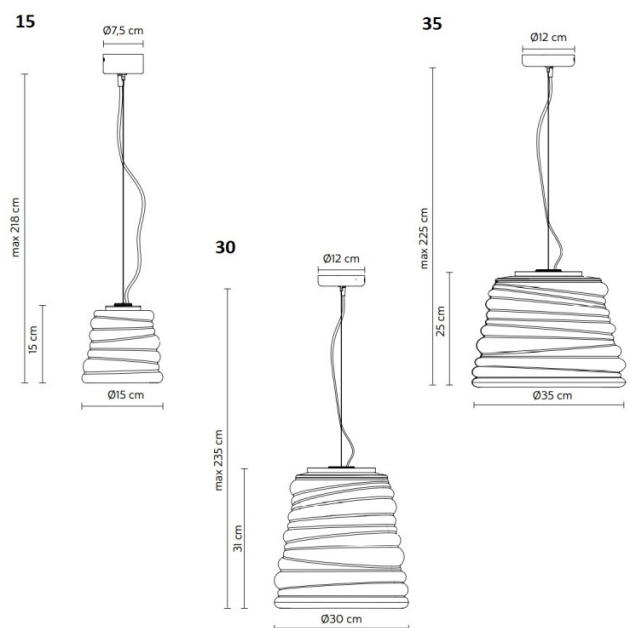

KARMAN

Karman Bibendum LED Pendant Light

LA10508

SOURCE: <https://www.davidvillagelighting.co.uk/product/Karman-Bibendum-LED-Pendant-Light/10000307>

PRODUCT DESCRIPTION

Designer: Paola Navone

Karman Bibendum LED Pendant Light

PRODUCT SPECIFICATION

Light Source:	15 5W, 2700K, 500 lumens or 5W, 3000K, 500 lumens
	30 and 35 17W, 2700K, 1700 lumens or 17W, 3000K, 1700 lumens
IP Code:	20
Dimming:	Dimmable via mains phase dimming.
Dimensions:	<p>15 Ø15cm shade 15cm shade height 200cm cable length Ø7.5cm ceiling canopy</p> <p>30 Ø30cm shade 31cm shade height 200cm cable length Ø12cm ceiling canopy</p> <p>35 Ø35cm shade 25cm shade height 200cm cable length Ø12cm ceiling canopy</p>