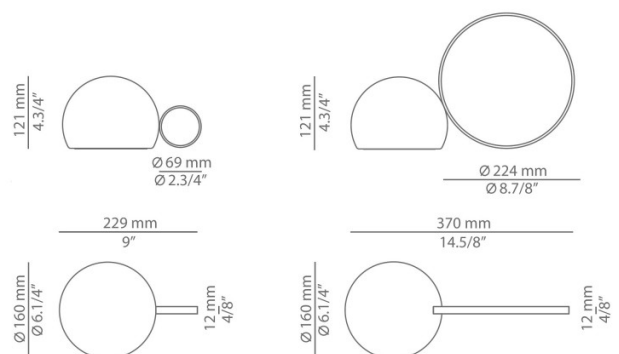

Available in two sizes, the smaller 3726 and the larger 3727, the table lamp comes with either a black or rust coloured handle. The Circ portable comes with an induction charger base included in the purchase and is controlled via a remote control that can dim the light in three steps. When fully charged the portable lamp can last for up to six hours on the brightest light setting. Wonderful for use in the garden, patio areas, terraces and more, this wonderful battery portable light will add a chic touch to your exterior and interior.

**PRODUCT SPECIFICATION**

**Light Source:** 2.5W, 3000K, 290 Lumens  
**IP Code:** 67  
**Dimming:** Dimmable via included remote control.

**Dimensions: Small 3726:**  
 Shade: Ø16cm  
 Handle: Ø6.9cm  
 Length: 22.9cm  
 Height: 12.1cm

**Large 3727:**  
 Shade: Ø16cm  
 Handle: Ø22.4cm  
 Length: 37cm  
 Height: 12.1cm

**For all sales and technical enquiries, please contact:**

+44 (0)114 263 4266

[info@davidvillagelighting.co.uk](mailto:info@davidvillagelighting.co.uk)