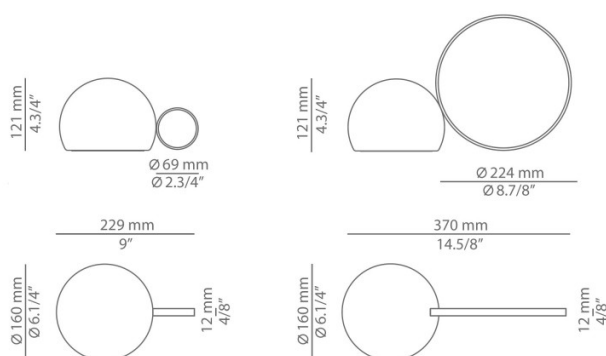

## PRODUCT SPECIFICATION

**Light Source:** 2.5W, 3000K, 290 Lumens

**IP Code:** 67

**Dimming:** Dimmable via included remote control.

**Dimensions: Small 3726:**

Shade: Ø16cm  
Handle: Ø6.9cm  
Length: 22.9cm  
Height: 12.1cm

**Large 3727:**

Shade: Ø16cm  
Handle: Ø22.4cm  
Length: 37cm  
Height: 12.1cm

**For all sales and technical enquiries, please contact:**

+44 (0)114 263 4266

[info@davidvillagelighting.co.uk](mailto:info@davidvillagelighting.co.uk)