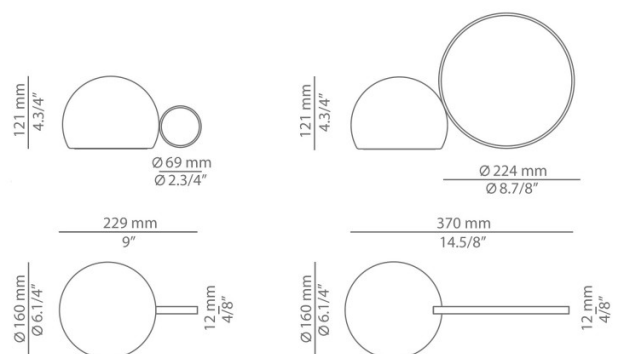

## PRODUCT SPECIFICATION

**Light Source:** 2.5W, 3000K, 290 Lumens

**IP Code:** 67

**Dimming:** Dimmable via included remote control.

**Dimensions: Small 3726:**

Shade: Ø16cm  
Handle: Ø6.9cm  
Length: 22.9cm  
Height: 12.1cm

**Large 3727:**

Shade: Ø16cm  
Handle: Ø22.4cm  
Length: 37cm  
Height: 12.1cm

**For all sales and technical enquiries, please contact:**

+44 (0)114 263 4266

[info@davidvillagelighting.co.uk](mailto:info@davidvillagelighting.co.uk)