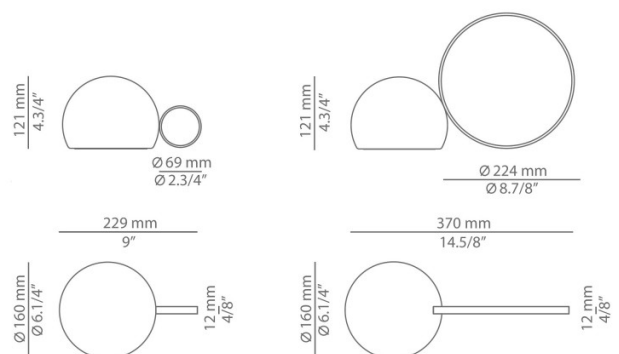

PRODUCT SPECIFICATION

Light Source: 2.5W, 3000K, 290 Lumens

IP Code: 67

Dimming: Dimmable via included remote control.

Dimensions: Small 3726:
Shade: Ø16cm
Handle: Ø6.9cm
Length: 22.9cm
Height: 12.1cm

Large 3727:
Shade: Ø16cm
Handle: Ø22.4cm
Length: 37cm
Height: 12.1cm