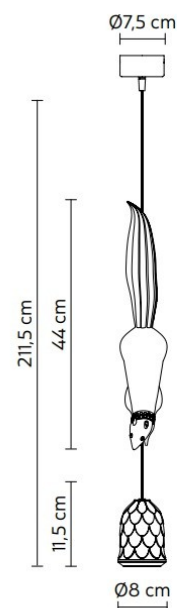

Matteo Ugolini's designs aim to excite the viewer and create emotion within a space. He does this by only designing products he 'truly likes' whilst also maintaining the minimalist white finish that allows for this Karman design to suit any interior. Perfect for hanging above a dining table or bedside, these Suspension lights look striking as an individual but also work well as a cluster. The Robin accessory can be maneuvered up and down the cable and can be positioned as you wish. The Sherwood e Robin Suspension is also available with multiple Robins or without any. This would give you the option of creating a playful cluster of different designs that would bring nature into your space. For more information about different options for this light, please [contact us](#).

PRODUCT SPECIFICATION

Light Source: 1 x max 40W E27 (excluded)

IP Code: 20

Dimming: Dimmable via mains phase dimming.

Dimensions: 11.5cm shade height
 Ø8cm shade
 44cm robin height
 211.5cm max drop
 Ø7.5cm ceiling canopy
 200cm cable length