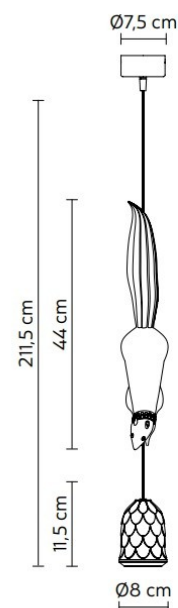

Matteo Ugolini's designs aim to excite the viewer and create emotion within a space. He does this by only designing products he 'truly likes' whilst also maintaining the minimalist white finish that allows for this Karman design to suit any interior. Perfect for hanging above a dining table or bedside, these Suspension lights look striking as an individual but also work well as a cluster. The Robin accessory can be maneuvered up and down the cable and can be positioned as you wish. The Sherwood e Robin Suspension is also available with multiple Robins or without any. This would give you the option of creating a playful cluster of different designs that would bring nature into your space. For more information about different options for this light, please [contact us](#).

PRODUCT SPECIFICATION

Light Source: 1 x max 40W E27 (excluded)

IP Code: 20

Dimming: Dimmable via mains phase dimming.

Dimensions: 11.5cm shade height
 Ø8cm shade
 44cm robin height
 211.5cm max drop
 Ø7.5cm ceiling canopy
 200cm cable length