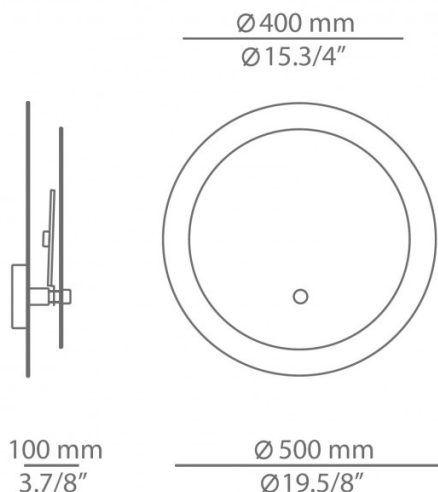

- Light Source:** 20W, 2700K, 1700 Lumens
- IP Code:** 20
- Dimming:** Dimmable via Triac dimming.
- Dimensions:** Small Circle: Ø40cm
Big Circle: Ø50cm
Depth: 10cm

For all sales and technical enquiries, please contact: