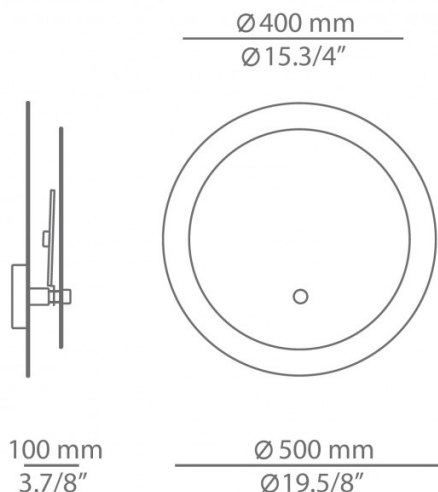

Light Source: 20W, 2700K, 1700 Lumens

IP Code: 20

Dimming: Dimmable via Triac dimming.

Dimensions: Small Circle: Ø40cm
Big Circle: Ø50cm
Depth: 10cm

For all sales and technical enquiries, please contact:

+44 (0)114 263 4266