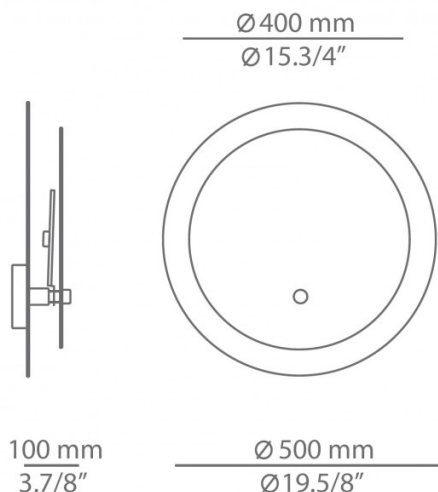

**Light Source:** 20W, 2700K, 1700 Lumens

**IP Code:** 20

**Dimming:** Dimmable via Triac dimming.

**Dimensions:** Small Circle: Ø40cm  
Big Circle: Ø50cm  
Depth: 10cm

**For all sales and technical enquiries, please contact:**