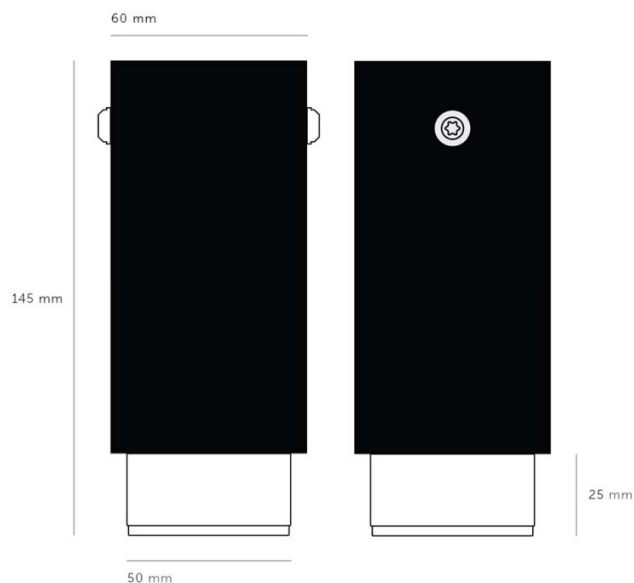

PRODUCT SPECIFICATION

Light Source: 1 x Max 9W GU10 LED (excluded)

IP Code: 20

Dimming: Dimmable via mains phase dimming.

Dimensions: Diffuser: Ø5cm
Height: 14.5cm
Base: Ø6cm

For all sales and technical enquiries, please contact: