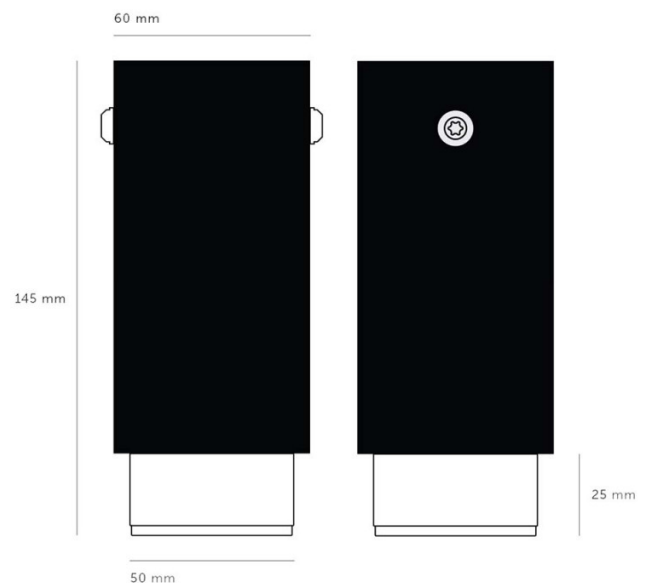

## PRODUCT SPECIFICATION

**Light Source:** 1 x Max 9W GU10 LED (excluded)

**IP Code:** 20

**Dimming:** Dimmable via mains phase dimming.

**Dimensions:** Diffuser: Ø5cm  
Height: 14.5cm  
Base: Ø6cm

**For all sales and technical enquiries, please contact:**