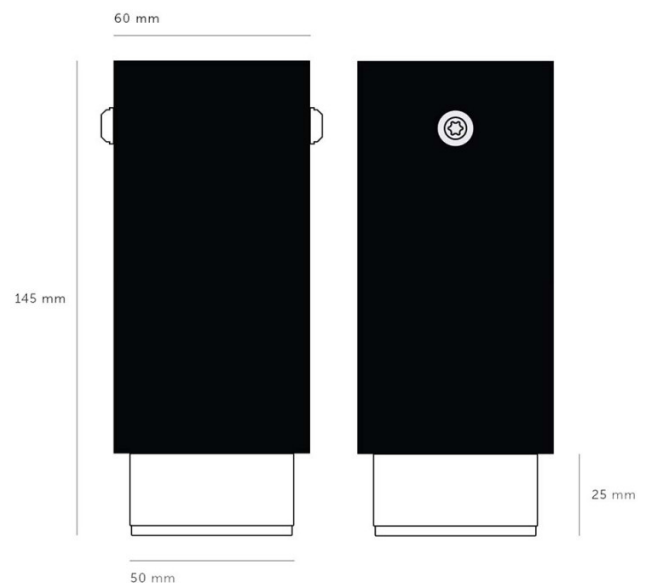

PRODUCT SPECIFICATION

Light Source: 1 x Max 9W GU10 LED (excluded)

IP Code: 20

Dimming: Dimmable via mains phase dimming.

Dimensions: Diffuser: Ø5cm
Height: 14.5cm
Base: Ø6cm

For all sales and technical enquiries, please contact: