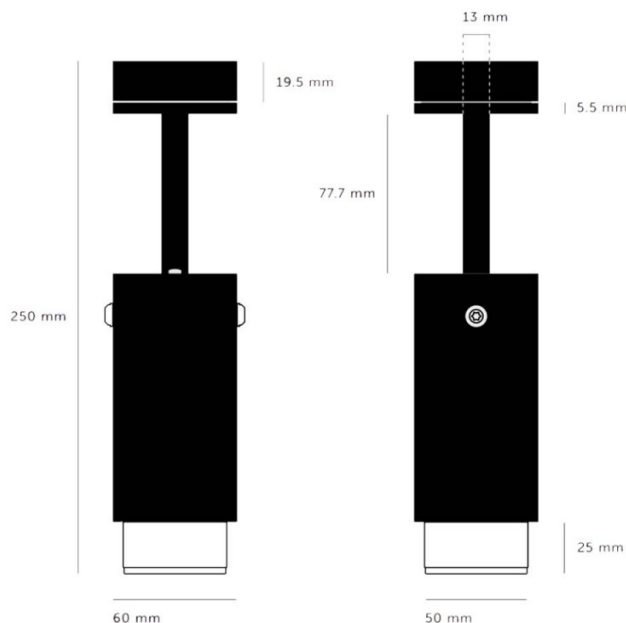

PRODUCT SPECIFICATION

- **Light Source:** 1 x Max 9W GU10 LED (excluded)
- **IP Code:** 20
- **Dimming:** Dimmable via mains phase dimming.
- **Dimensions:** Ø6cm
  Height: 25cm
  Arm Length: 7.7cm