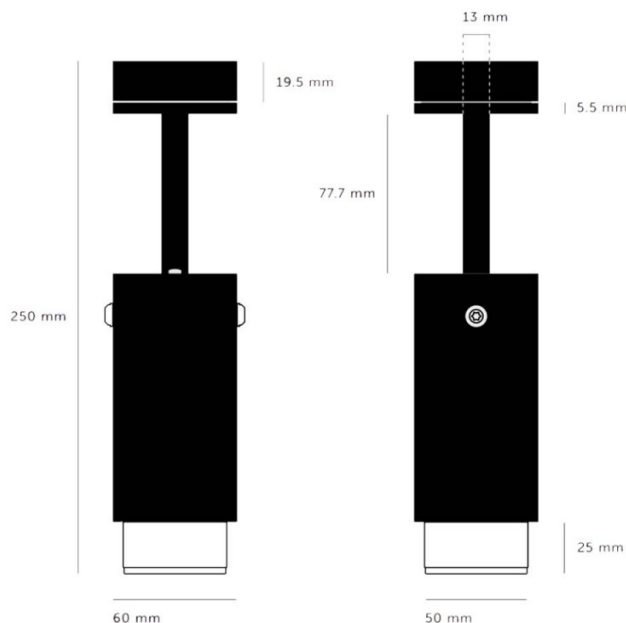

PRODUCT SPECIFICATION

- Light Source:** 1 x Max 9W GU10 LED (excluded)
- IP Code:** 20
- Dimming:** Dimmable via mains phase dimming.
- Dimensions:** Ø6cm
Height: 25cm
Arm Length: 7.7cm

For all sales and technical enquiries, please contact: