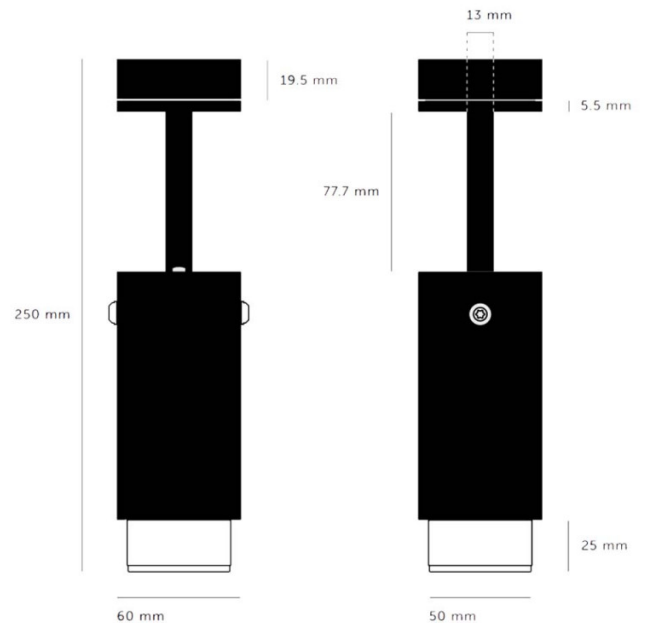

The Buster + Punch Exhaust Spotlight is an adjustable fixture that features a sleek arm and body, providing a contemporary look for your space. Crafted from high-quality metal, the spotlight is available in two finishes, stone or graphite, with the choice between four diffusers, gunmetal, burnt steel, brass and steel.

PRODUCT SPECIFICATION

- Light Source:** 1 x Max 9W GU10 LED (excluded)
- IP Code:** 20
- Dimming:** Dimmable via mains phase dimming.
- Dimensions:** Ø6cm
Height: 25cm
Arm Length: 7.7cm

For all sales and technical enquiries, please contact: