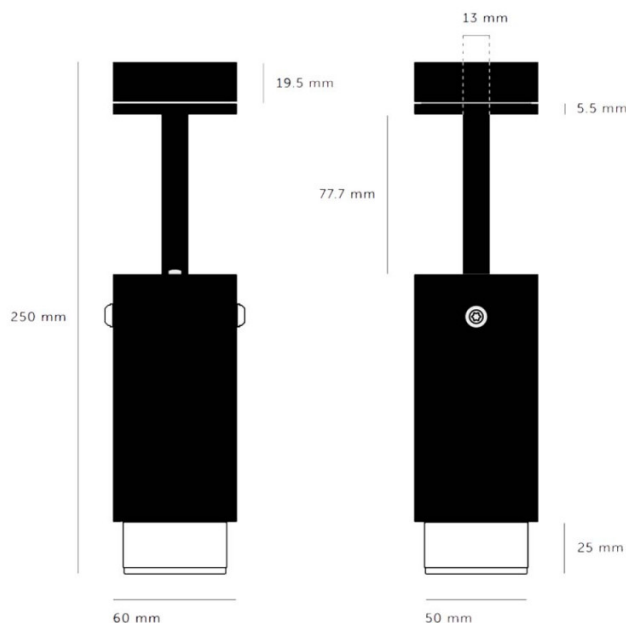

PRODUCT SPECIFICATION

Light Source: 1 x Max 9W GU10 LED (excluded)

IP Code: 20

Dimming: Dimmable via mains phase dimming.

Dimensions: Ø6cm
Height: 25cm
Arm Length: 7.7cm

For all sales and technical enquiries, please contact: