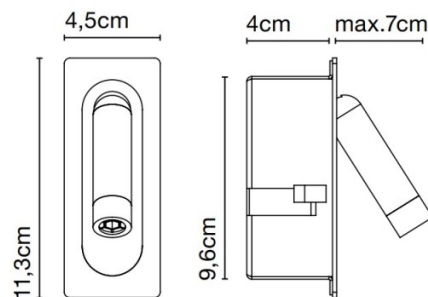

marset

Marset Ledtube Mini LED Wall Light

LA9522/M

SOURCE: <https://www.davidvillagelighting.co.uk/product/Marset-Ledtube-Mini-LED-Wall-Light/10000282>

PRODUCT DESCRIPTION

Designer: Daniel López

Marset Ledtube Mini LED Wall Light

Available in black, white, aluminium, and bronze, the Marset Ledtube mini wall light brings a delicate touch of elegance to a room. There is a reason why Ledtube has long been one of the most functional products in the Marset collection. The high functionality comes from the light's ability to provide excellent illumination and direction without disturbing your bedmate. This glare-free light is able to be directed in any direction and fold away into the wall meaning that this light takes up no space.

PRODUCT SPECIFICATION

- Light Source:** 2.1W, 2700K, 226.5 Lumens
- IP Code:** 20
- Dimming:** Integrated on/off switch on the product.
- Dimensions:** Height: 11.3cm
Width: 4.5cm

For all sales and technical enquiries, please contact: