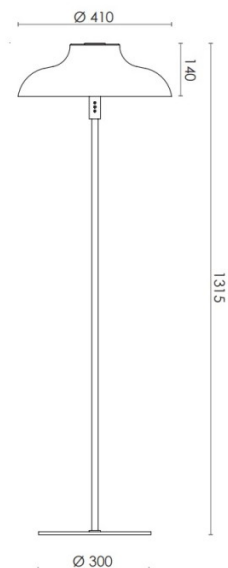

## PRODUCT SPECIFICATION

**Light Source:** 10W, 3000K

**IP Code:** 20

**Dimming:** Integrated on/off switch on the product.

**Dimensions: Small:**  
121cm height  
Ø30cm shade  
Ø24cm base  
13cm shade height

**Medium:**  
131.5cm height  
Ø41cm shade  
Ø30cm base  
14cm shade height

310cm cable length

Small

Medium

For all sales and technical enquiries, please contact:

+44 (0)114 263 4266

info@davidvillagelighting.co.uk