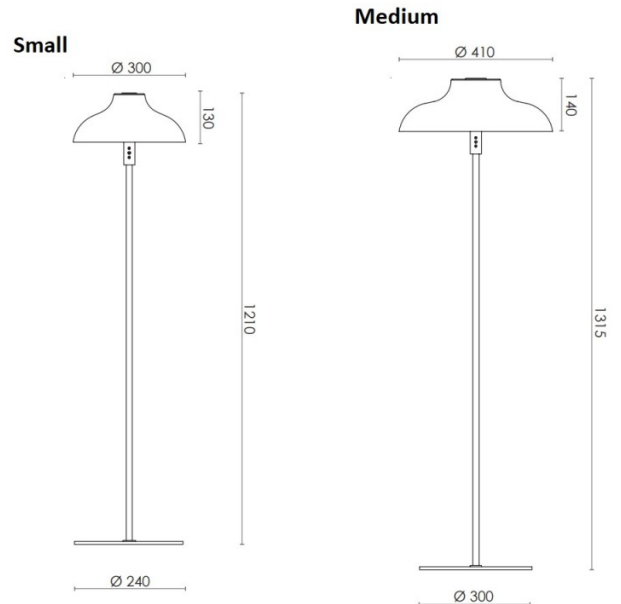

Please note, the black version of this product is available with a built in table around the central rod, please [contact us](#) for further information and pricing

PRODUCT SPECIFICATION

Light Source: 10W, 3000K

IP Code: 20

Dimming: Integrated on/off switch on the product.

Dimensions: Small:

Height: 121cm
Shade Ø: 30cm
Base Ø: 24cm

Medium:

Height: 131.5cm
Shade Ø: 41cm
Base Ø: 30cm

Cable Length: 310cm

For all sales and technical enquiries, please contact: