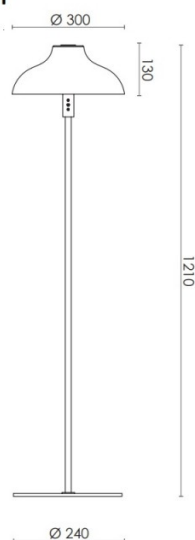

## PRODUCT SPECIFICATION

**Light Source:** 10W, 3000K

**IP Code:** 20

**Dimming:** Integrated on/off switch on the product.

**Dimensions: Small:**  
121cm height  
Ø30cm shade  
Ø24cm base  
13cm shade height

**Medium:**  
131.5cm height  
Ø41cm shade  
Ø30cm base  
14cm shade height

310cm cable length

Small

Medium

For all sales and technical enquiries, please contact:

+44 (0)114 263 4266

info@davidvillagelighting.co.uk