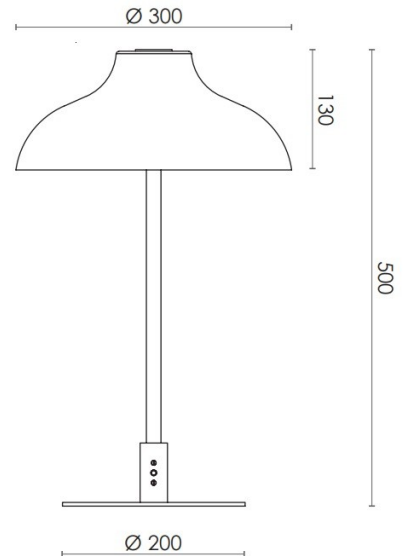

## PRODUCT SPECIFICATION

- Light Source:** 10W, 3000K
- IP Code:** 20
- Dimming:** Integrated on/off switch on the product.
- Dimensions:** 50cm height  
 Ø30cm shade  
 Ø20cm base  
 13cm shade height  
 290cm cable length