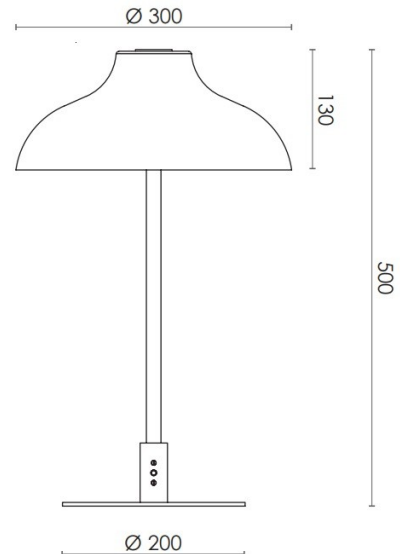

For all sales and technical enquiries, please contact:

+44 (0)114 263 4266

info@davidvillagelighting.co.uk

www.davidvillagelighting.co.uk