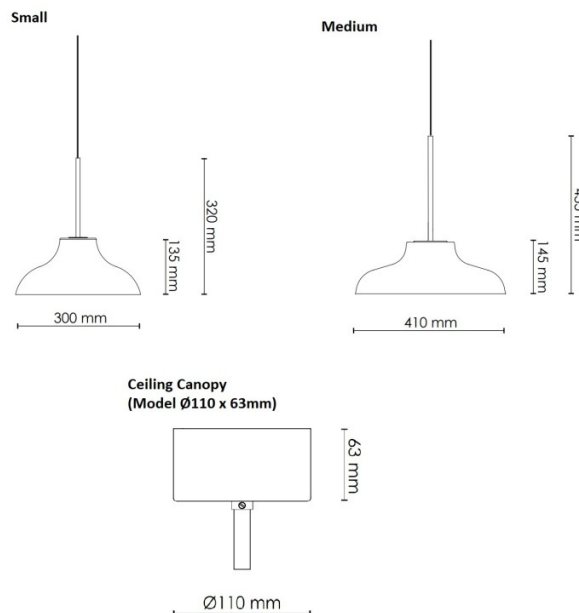

PRODUCT SPECIFICATION

Light Source: 10W, 3000K

IP Code: 20

Dimming: Dimmable via mains phase dimming.

Dimensions: Small:

Shade Ø: 30cm

Shade Height: 13.5cm

Height: 32cm

Medium:

Shade Ø: 41cm

Shade Height: 14.5cm

Height: 43.5cm

Cable Length: 370cm

For all sales and technical enquiries, please contact:

+44 (0)114 263 4266

info@davidvillagelighting.co.uk