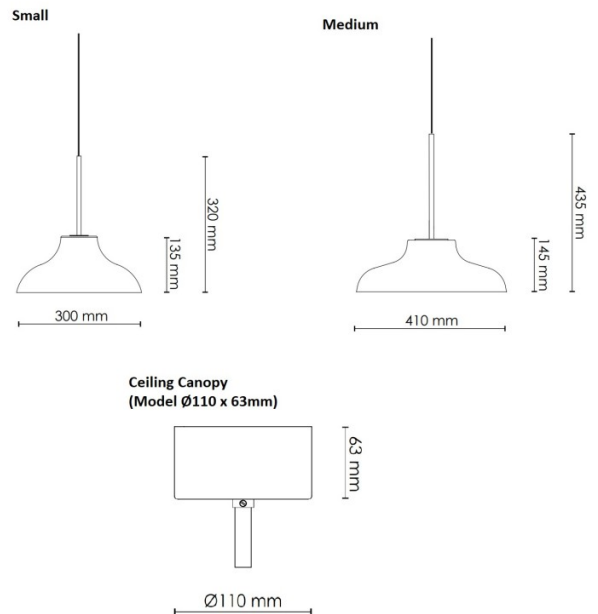

For all sales and technical enquiries, please contact:

+44 (0)114 263 4266

info@davidvillagelighting.co.uk

www.davidvillagelighting.co.uk