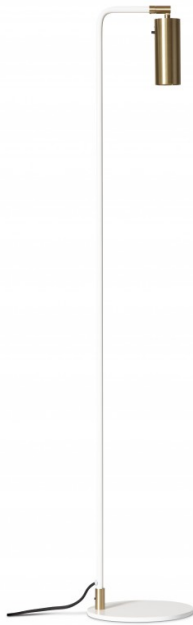

# Rubn Lektor Floor Lamp

LA10485/F

SOURCE: <https://www.davidvillagelighting.co.uk/product/Rubn-Lektor-Floor-Lamp/10000266>

## PRODUCT DESCRIPTION

**Designer:** Niclas Hoflin

### Rubn Lektor Floor Lamp

The Lektor Floor lamp was designed by Niclas Hoflin with the intention of creating a functionally beautiful product. One of his mantras is *'if it's not beautiful it has no function. Without function, it has no beauty'*. This is seen clearly in the design of the [Lektor collection](#). The shade can be manipulated and moved to direct the light anywhere in the space and the integrated dimmer switch can control the lumen output of the product with ease and precision.

Available in five finishes, the Ruben Floor lamp is a simple design that delicately adds a touch of elegance to a space. Perfect for a living room, hallway, or workspace, the Lektor floor lamp can be placed anywhere to add soft light and functional beauty.