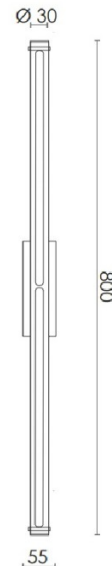

# Rubn Bloomsbury LED Wall Light

LA10484

SOURCE: <https://www.davidvillagelighting.co.uk/product/Rubn-Bloomsbury-LED-Wall-Light/10000264>

## PRODUCT SPECIFICATION

- Light Source:** 12W, 2700K, 1200 Lumens
- IP Code:** 20
- Dimming:** Hardwired (with driver): Dimmable via mains phase dimming.  
Cable and plug: In-line dimmer included on cable.
- Dimensions:** Ø: 3cm  
Height: 80cm  
Width: 5.5cm  
Depth: 8cm  
Cable Length: 300cm