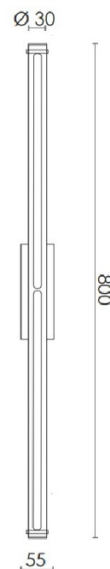

# Rubn Bloomsbury LED Wall Light

LA10484

SOURCE: <https://www.davidvillagelighting.co.uk/product/Rubn-Bloomsbury-LED-Wall-Light/10000264>

## PRODUCT SPECIFICATION

- Light Source:** 12W, 2700K, 1200 lumens
- IP Code:** 20
- Dimming:** Hardwired (with driver): Dimmable via mains phase dimming.  
Cable and plug: Inline dimmer included on cable.
- Dimensions:** 80cm height  
5.5cm width  
Ø3cm  
  
300cm cable length