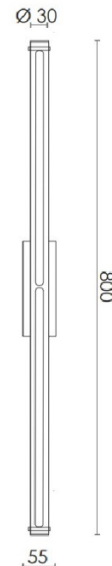

For all sales and technical enquiries, please contact:

+44 (0)114 263 4266

info@davidvillagelighting.co.uk

www.davidvillagelighting.co.uk