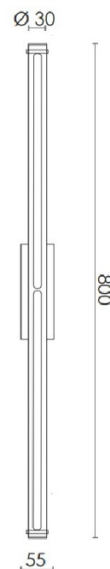

For all sales and technical enquiries, please contact:

+44 (0)114 263 4266

info@davidvillagelighting.co.uk

www.davidvillagelighting.co.uk