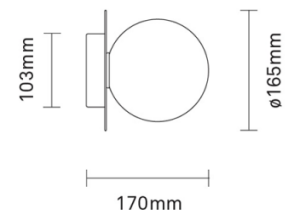

The Liila 1 ceiling/wall lamp is available in two sizes, small or large, and in four colours and two different glass shades. The optic clear shade refracts the light, creating an exposed glow that casts beautiful shadows. The opal white shade conceals the light source for a diffused glow which is warming and more traditional. The wall and ceiling lamp also has an IP44 rating so can be used in wet rooms and bathrooms.

Please note: This Liila Ceiling / Wall Light is also available in a smaller size with a diameter of Ø14.9cm. Please [contact us](#) for more information.

PRODUCT SPECIFICATION

Light Source: 1 x max 7W G9 LED (excluded)

IP Code: 44

Dimming: Dimmable via mains phase dimming

Dimensions: Medium
 Ø16.5cm shade
 17cm depth
 Ø10.3cm base

Large
 Ø24.5cm shade
 23cm depth
 Ø14cm base

For all sales and technical enquiries, please contact: