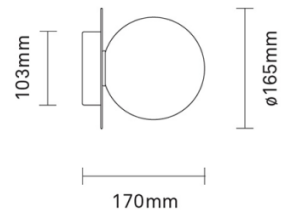

NUURA

Nuura Liila 1 Wall / Ceiling Light

LA10472/W

SOURCE: <https://www.davidvillagelighting.co.uk/product/Nuura-Liila-1-Wall-Ceiling-Light/10000257>

PRODUCT DESCRIPTION

Designer: Sofie Refer

Liila Ceiling / Wall Light by Nuura

The Liila 1 wall and ceiling light was designed by Sofie Refer who encapsulates Nordic minimalism with a globe shade made from glass on a metal structure. A simple light, the Liila 1 can be installed on walls and ceilings, ensuring for a versatile and functional lighting solution. The rounded shade also creates an elegant look, being useful in many settings.

The Liila 1 ceiling/wall lamp is available in two sizes, small or large, and in four colours and two different glass shades. The optic clear shade refracts the light, creating an exposed glow that casts beautiful shadows. The opal white shade conceals the light source for a diffused glow which is warming and more traditional. The wall and ceiling lamp also has an IP44 rating so can be used in wet rooms and bathrooms.

**Please note: This Liila Ceiling / Wall Light is also available in a smaller size with a diameter of Ø14.9cm. Please [contact us](#) for more information.**

PRODUCT SPECIFICATION

- Light Source:** 1 x max 7W G9 LED (excluded)
- IP Code:** 44
- Dimming:** Dimmable via mains phase dimming
- Dimensions: Medium**
  - Ø16.5cm shade
  - 17cm depth
  - Ø10.3cm base
- Large**
  - Ø24.5cm shade
  - 23cm depth
  - Ø14cm base