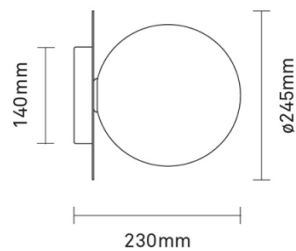

NUURA

Nuura Liila 1 Wall / Ceiling Light

LA10472/W

SOURCE: <https://www.davidvillagelighting.co.uk/product/Nuura-Liila-1-Wall-Ceiling-Light/10000257>

PRODUCT DESCRIPTION

Designer: Sofie Refer

Liila Ceiling / Wall Light by Nuura

The Liila 1 wall and ceiling light was designed by Sofie Refer who encapsulates Nordic minimalism with a globe shade made from glass on a metal structure. A simple light, the Liila 1 can be installed on walls and ceilings, ensuring for a versatile and functional lighting solution. The rounded shade also creates an elegant look, being useful in many settings.

The Liila 1 ceiling/wall lamp is available in two sizes, small or large, and in four colours and two different glass shades. The optic clear shade refracts the light, creating an exposed glow that casts beautiful shadows. The opal white shade conceals the light source for a diffused glow which is warming and more traditional. The wall and ceiling lamp also has an IP44 rating so can be used in wet rooms and bathrooms.

**Please note: This Liila Ceiling / Wall Light is also available in a smaller size with a diameter of Ø14.9cm. Please [contact us](#) for more information.**

PRODUCT SPECIFICATION

- Light Source:** 1 x max 7W G9 LED (excluded)
- IP Code:** 44
- Dimming:** Dimmable via mains phase dimming
- Dimensions: Medium**
  - Ø16.5cm shade
  - 17cm depth
  - Ø10.3cm base
- Large**
  - Ø24.5cm shade
  - 23cm depth
  - Ø14cm base