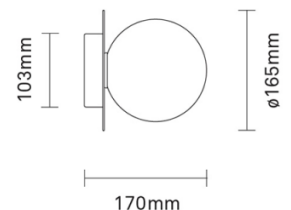

The Liila 1 ceiling/wall lamp is available in two sizes, small or large, and in four colours and two different glass shades. The optic clear shade refracts the light, creating an exposed glow that casts beautiful shadows. The opal white shade conceals the light source for a diffused glow which is warming and more traditional. The wall and ceiling lamp also has an IP44 rating so can be used in wet rooms and bathrooms.

**Please note: This Liila Ceiling / Wall Light is also available in a smaller size with a diameter of Ø14.9cm. Please [contact us](#) for more information.**

PRODUCT SPECIFICATION

**Light Source:** 1 x max 7W G9 LED (excluded)

**IP Code:** 44

**Dimming:** Dimmable via mains phase dimming

**Dimensions: Medium**  
 Ø16.5cm shade  
 17cm depth  
 Ø10.3cm base

**Large**  
 Ø24.5cm shade  
 23cm depth  
 Ø14cm base

**For all sales and technical enquiries, please contact:**