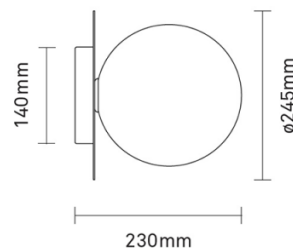

The Liila 1 ceiling/wall lamp is available in two sizes, small or large, and in four colours and two different glass shades. The optic clear shade refracts the light, creating an exposed glow that casts beautiful shadows. The opal white shade conceals the light source for a diffused glow which is warming and more traditional. The wall and ceiling lamp also has an IP44 rating so can be used in wet rooms and bathrooms.

**Please note: This Liila Ceiling / Wall Light is also available in a smaller size with a diameter of Ø14.9cm. Please [contact us](#) for more information.**

PRODUCT SPECIFICATION

**Light Source:** 1 x max 7W G9 LED (excluded)

**IP Code:** 44

**Dimming:** Dimmable via mains phase dimming

**Dimensions: Medium**  
 Ø16.5cm shade  
 17cm depth  
 Ø10.3cm base

**Large**  
 Ø24.5cm shade  
 23cm depth  
 Ø14cm base

**For all sales and technical enquiries, please contact:**