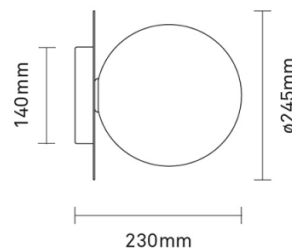

The Liila 1 ceiling/wall lamp is available in two sizes, small or large, and in four colours and two different glass shades. The optic clear shade refracts the light, creating an exposed glow that casts beautiful shadows. The opal white shade conceals the light source for a diffused glow which is warming and more traditional. The wall and ceiling lamp also has an IP44 rating so can be used in wet rooms and bathrooms.

Please note: This Liila Ceiling / Wall Light is also available in a smaller size with a diameter of Ø14.9cm. Please [contact us](#) for more information.

PRODUCT SPECIFICATION

Light Source: 1 x max 7W G9 LED (excluded)

IP Code: 44

Dimming: Dimmable via mains phase dimming

Dimensions: Medium
 Ø16.5cm shade
 17cm depth
 Ø10.3cm base

Large
 Ø24.5cm shade
 23cm depth
 Ø14cm base

For all sales and technical enquiries, please contact: