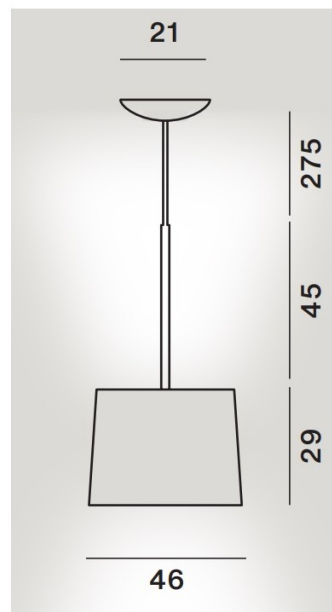

FOSCARINI

**Foscarini Twiggy Wood LED
Suspension**

LA10482

SOURCE: <https://www.davidvillagelighting.co.uk/product/Foscarini-Twiggy-Wood-LED-Suspension/10000256>

PRODUCT DESCRIPTION

Designer: Marc Sadler

**Foscarini Twiggy Wood LED
Suspension**

PRODUCT SPECIFICATION

- Light Source:** 28W, 2700K, 3840 lumens
- IP Code:** 20
- Dimming:** Dimmable via Dali/Push to make dimming systems. Please consult your electrician, additional wiring may be required on site.
- Dimensions:** Ø46cm shade
29cm shade height
72.5cm drop
Ø21cm ceiling canopy