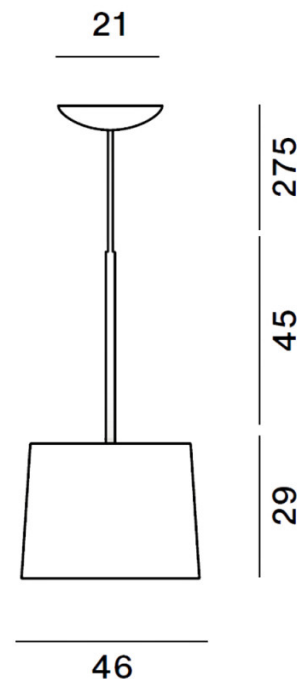

FOSCARINI

**Foscarini Twiggy Wood LED
Suspension**

LA10482

SOURCE: <https://www.davidvillagelighting.co.uk/product/Foscarini-Twiggy-Wood-LED-Suspension/10000256>

PRODUCT DESCRIPTION

Designer: Marc Sadler

**Foscarini Twiggy Wood LED
Suspension**

PRODUCT SPECIFICATION

- Light Source:** 28W, 2700K, 3840 Lumens
- IP Code:** 20
- Dimming:** Dimmable via Dali/Push to make dimming systems. Please consult your electrician, additional wiring may be required on site.
- Dimensions:** Shade: Ø46cm
Shade Height: 29cm
Rod Length: 45cm
Cable Length: 275cm
Ceiling Canopy: Ø21cm