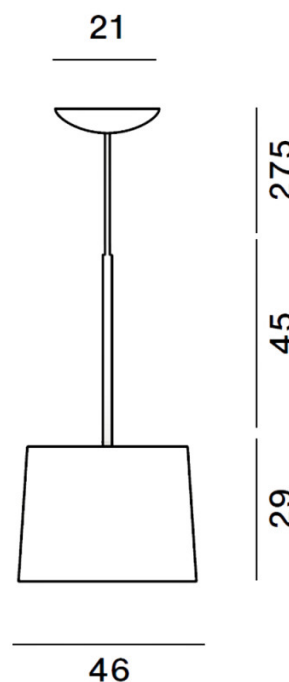

**FOSCARINI**

**Foscarini Twiggy Wood LED  
Suspension**

LA10482

SOURCE: <https://www.davidvillagelighting.co.uk/product/Foscarini-Twiggy-Wood-LED-Suspension/10000256>

**PRODUCT DESCRIPTION**

**Designer:** Marc Sadler

**PRODUCT SPECIFICATION**

- Light Source:** 28W, 2700K, 3840 Lumens
- IP Code:** 20
- Dimming:** Dimmable via Dali/Push to make dimming systems. Please consult your electrician, additional wiring may be required on site.
- Dimensions:** Shade: Ø46cm  
Shade Height: 29cm  
Rod Length: 45cm  
Cable Length: 275cm  
Ceiling Canopy: Ø21cm