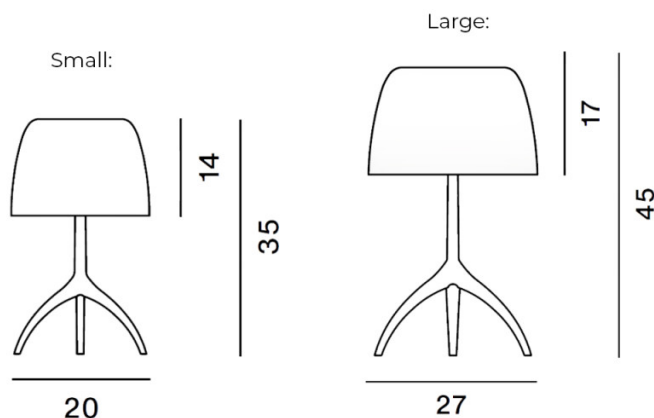

PRODUCT SPECIFICATION

Light Source: **Small:** 1 x Max 6.5W E27 LED (included)
Large: 1 x Max 12W E27 LED (included)

IP Code: 20

Dimming: In-line dimmer included on cable.

Dimensions: Small:
Height: 35cm
Width: 20cm
Shade Height: 14cm
Cable Length: 190cm

Large:
Height: 45cm
Width: 27cm
Shade Height: 17cm
Cable Length: 200cm

For all sales and technical enquiries, please contact:

+44 (0)114 263 4266

info@davidvillagelighting.co.uk

www.davidvillagelighting.co.uk