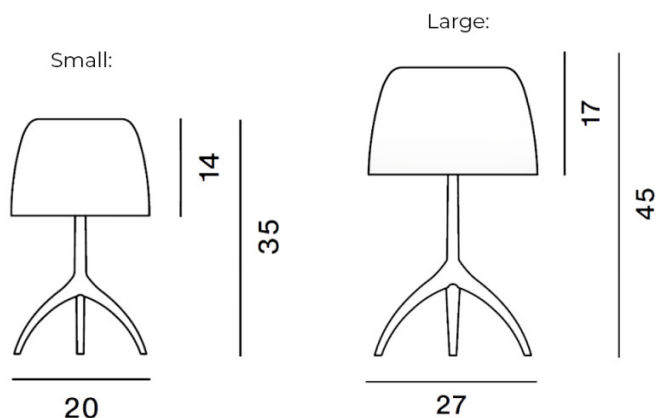

PRODUCT SPECIFICATION

Light Source: **Small:** 1 x Max 6.5W E27 LED (included)
Large: 1 x Max 12W E27 LED (included)

IP Code: 20

Dimming: In-line dimmer included on cable.

Dimensions: Small:
Height: 35cm
Width: 20cm
Shade Height: 14cm
Cable Length: 190cm

Large:
Height: 45cm
Width: 27cm
Shade Height: 17cm
Cable Length: 200cm

For all sales and technical enquiries, please contact:

+44 (0)114 263 4266

info@davidvillagelighting.co.uk

www.davidvillagelighting.co.uk