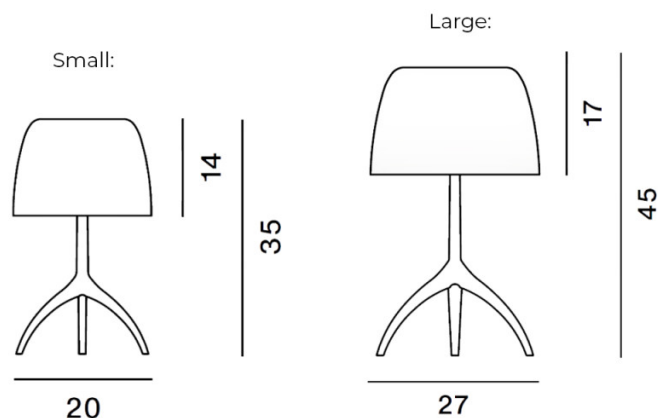

PRODUCT SPECIFICATION

Light Source: **Small:** 1 x Max 6.5W E27 LED (included)
Large: 1 x Max 12W E27 LED (included)

IP Code: 20

Dimming: In-line dimmer included on cable.

Dimensions: Small:
Height: 35cm
Width: 20cm
Shade Height: 14cm
Cable Length: 190cm

Large:
Height: 45cm
Width: 27cm
Shade Height: 17cm
Cable Length: 200cm

For all sales and technical enquiries, please contact:

+44 (0)114 263 4266

info@davidvillagelighting.co.uk

www.davidvillagelighting.co.uk