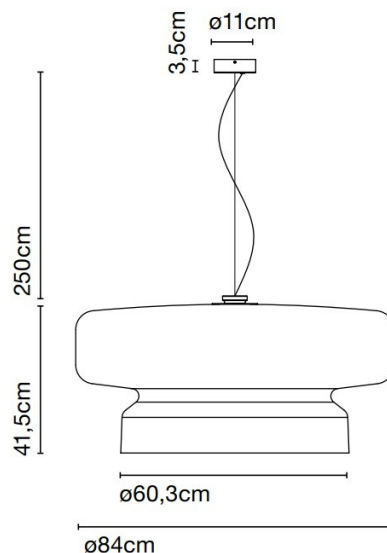

The process behind the design of this stunning light is unique in the way it appears to be made of blown glass. However, due to the size, the shade actually is created from moulded polycarbonate in two separate moulds. The two moulded pieces are then fixed together to form the final shade in its entirety. This unique process creates a distinctive feature on the shade where the two halves join up. This dividing line, inherent to its manufacturing process, has become a feature that is cherished by Gaspar, as it references to the craftsmanship and skill used in the creation of the Marset Bohemia pendant.

PRODUCT SPECIFICATION

- Light Source:** 28.5W, 2700K, 3048 Lumens
- IP Code:** 20
- Dimming:** Dimmable using trailing edge dimming.
- Dimensions:** Shade: Ø60.3cm
Shade Height: 41.5cm
Drop: 250cm
Ceiling Canopy: Ø11cm