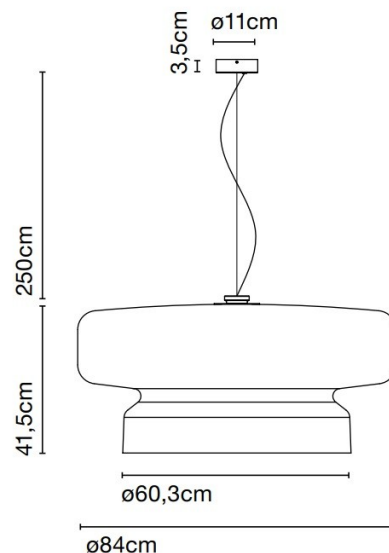

The process behind the design of this stunning light is unique in the way it appears to be made of blown glass. However, due to the size, the shade actually is created from moulded polycarbonate in two separate moulds. The two moulded pieces are then fixed together to form the final shade in its entirety. This unique process creates a distinctive feature on the shade where the two halves join up. This dividing line, inherent to its manufacturing process, has become a feature that is cherished by Gaspar, as it references to the craftsmanship and skill used in the creation of the Marset Bohemia pendant.

PRODUCT SPECIFICATION

- Light Source:** 28.5W, 2700K, 3048 Lumens
- IP Code:** 20
- Dimming:** Dimmable using trailing edge dimming.
- Dimensions:** Shade: Ø60.3cm
Shade Height: 41.5cm
Drop: 250cm
Ceiling Canopy: Ø11cm