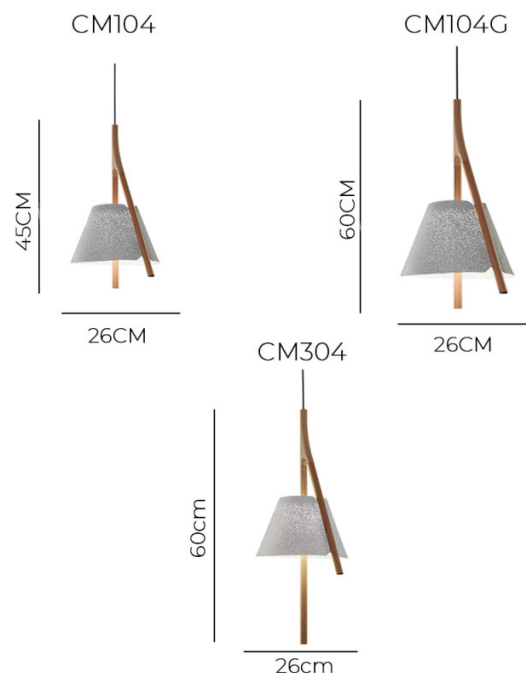

a-emotional light Cambo LED Pendant

The a-emotional light Cambo LED Pendant was created by design duo Ricardo Tubío and Xabier Rilo of Cenlitrosmetrocadrado. Their aim for this piece is to represent nature and the natural growth of plants. The beechwood paired with the industrial metallic shade creates a juxtaposition, creating a tribute to the world we live in today. The beechwood frame is treated with a water-based varnish that allows the material to be shown in its most natural form. The mesh metallic shade diffuses and conceals the integrated LED light source and strategically hides the technical details, making The Cambo Pendant appear to be naturally lit.

The Cambo Pendant is available in three different versions with differing sizes and beech wood arrangements. Each of these are available in a black or white finish, allowing you to find the perfect pendant for your living space. The exposed bottom of the shade allows for a downward directional light, perfect for hanging in a reading nook or above a table or workspace. They can be installed individually or as multiples to create a forest of pendant lights.

PRODUCT SPECIFICATION

Light Source: 7W, 2700K, 85 Lumens

IP Code: 20

Dimming: Dimmable via mains phase dimming.

Dimensions: CM104:
Height: 45cm
Width: 26cm

CM104G:
Height: 60cm
Width: 26cm

CM304:
Height: 60cm
Width: 26cm