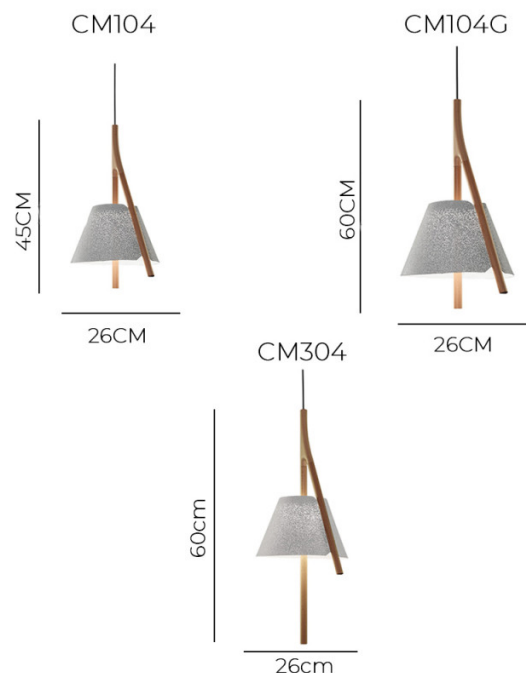

a-emotional light Cambo LED Pendant

The a-emotional light Cambo LED Pendant was created by design duo Ricardo Tubío and Xabier Rilo of Cenlitrosmetrocastrado. Their aim for this piece is to represent nature and the natural growth of plants. The beechwood paired with the industrial metallic shade creates a juxtaposition, creating a tribute to the world we live in today. The beechwood frame is treated with a water-based varnish that allows the material to be shown in its most natural form. The mesh metallic shade diffuses and conceals the integrated LED light source and strategically hides the technical details, making The Cambo Pendant appear to be naturally lit.

The Cambo Pendant is available in three different versions with differing sizes and beech wood arrangements. Each of these are available in a black or white finish, allowing you to find the perfect pendant for your living space. The exposed bottom of the shade allows for a downward directional light, perfect for hanging in a reading nook or above a table or workspace. They can be installed individually or as multiples to create a forest of pendant lights.

PRODUCT SPECIFICATION

Light Source: 7W, 2700K, 85 Lumens

IP Code: 20

Dimming: Dimmable via mains phase dimming.

Dimensions: CM104:
Height: 45cm
Width: 26cm

CM104G:
Height: 60cm
Width: 26cm

CM304:
Height: 60cm
Width: 26cm