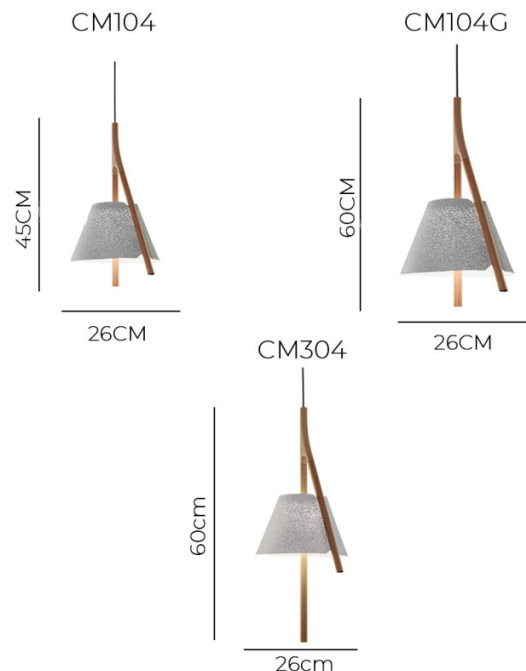

PRODUCT SPECIFICATION

Light Source: 7W, 2700K, 85 Lumens

IP Code: 20

Dimming: Dimmable via mains phase dimming.

Dimensions: CM104:
Height: 45cm
Width: 26cm

CM104G:
Height: 60cm
Width: 26cm

CM304:
Height: 60cm
Width: 26cm