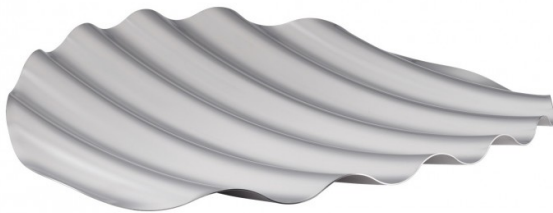

**MUUTO**

**Muuto Wave Tray**

LA10477

SOURCE: <https://www.davidvillagelighting.co.uk/product/Muuto-Wave-Tray/10000241>

**PRODUCT DESCRIPTION**

Designer: CARA \ DAVIDE

**Muuto Wave Tray**

The Muuto wave Tray was designed by CARA \ DAVIDE, who used the cultural phenomenon of Scandinavian design to create this graphic yet organic design. The Wave tray is inspired by the undulations of a wave which is represented through a durable stainless steel material and the ebbs and flows of the shape. The designers of this product describe it as a unique shape and understated materiality, the Wave Tray brings elegant rhythm, subtle vibrations and a graphic character into everyday life.

A typically industrial material has been softened by the wave design and would add a statement to any interior. Whether in use or not, the Muuto Wave tray is an elegant design that brings a modern Scandinavian design into your home. A beautiful addition to living rooms, bedrooms, entryways and reception areas.