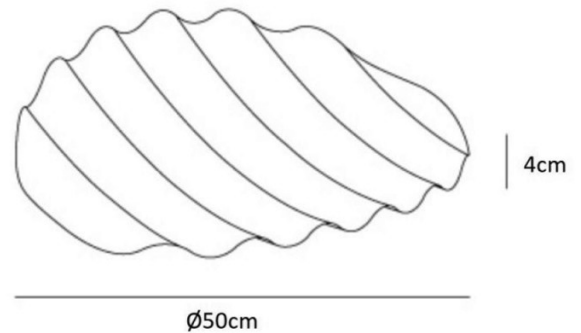

MUUTO

Muuto Wave Tray

LA10477

SOURCE: <https://www.davidvillagelighting.co.uk/product/Muuto-Wave-Tray/10000241>

PRODUCT DESCRIPTION

Designer: CARA \ DAVIDE

Muuto Wave Tray

The Muuto wave Tray was designed by CARA \ DAVIDE, who used the cultural phenomenon of Scandinavian design to create this graphic yet organic design. The Wave tray is inspired by the undulations of a wave which is represented through a durable stainless steel material and the ebbs and flows of the shape. The designers of this product describe it as a unique shape and understated materiality, the Wave Tray brings elegant rhythm, subtle vibrations and a graphic character into everyday life.

A typically industrial material has been softened by the wave design and would add a statement to any interior. Whether in use or not, the Muuto Wave tray is an elegant design that brings a modern Scandinavian design into your home. A beautiful addition to living rooms, bedrooms, entryways and reception areas.

PRODUCT SPECIFICATION

Dimensions: Ø50cm
Height: 4cm

For all sales and technical enquiries, please contact:

+44 (0)114 263 4266

info@davidvillagelighting.co.uk

www.davidvillagelighting.co.uk