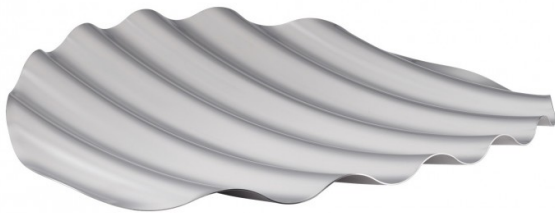

MUUTO

Muuto Wave Tray

LA10477

SOURCE: <https://www.davidvillagelighting.co.uk/product/Muuto-Wave-Tray/10000241>

PRODUCT DESCRIPTION

Designer: CARA \ DAVIDE

Muuto Wave Tray

The Muuto wave Tray was designed by CARA \ DAVIDE, who used the cultural phenomenon of Scandinavian design to create this graphic yet organic design. The Wave tray is inspired by the undulations of a wave which is represented through a durable stainless steel material and the ebbs and flows of the shape. The designers of this product describe it as a unique shape and understated materiality, the Wave Tray brings elegant rhythm, subtle vibrations and a graphic character into everyday life.

A typically industrial material has been softened by the wave design and would add a statement to any interior. Whether in use or not, the Muuto Wave tray is an elegant design that brings a modern Scandinavian design into your home. A beautiful addition to living rooms, bedrooms, entryways and reception areas.