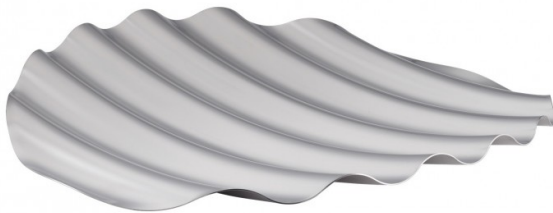

MUUTO

Muuto Wave Tray

LA10477

SOURCE: <https://www.davidvillagelighting.co.uk/product/Muuto-Wave-Tray/10000241>

PRODUCT DESCRIPTION

Designer: CARA \ DAVIDE

Muuto Wave Tray

The Muuto wave Tray was designed by CARA \ DAVIDE, who used the cultural phenomenon of Scandinavian design to create this graphic yet organic design. The Wave tray is inspired by the undulations of a wave which is represented through a durable stainless steel material and the ebbs and flows of the shape. The designers of this product describe it as a unique shape and understated materiality, the Wave Tray brings elegant rhythm, subtle vibrations and a graphic character into everyday life.

A typically industrial material has been softened by the wave design and would add a statement to any interior. Whether in use or not, the Muuto Wave tray is an elegant design that brings a modern Scandinavian design into your home. A beautiful addition to living rooms, bedrooms, entryways and reception areas.