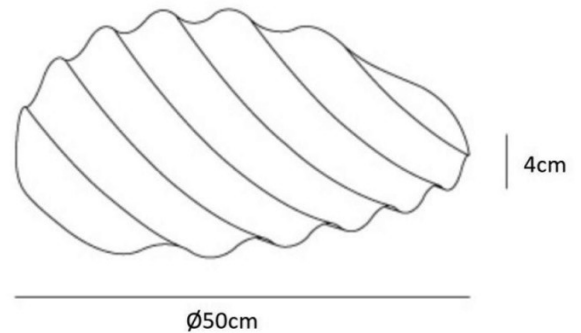

**MUUTO**

**Muuto Wave Tray**

LA10477

SOURCE: <https://www.davidvillagelighting.co.uk/product/Muuto-Wave-Tray/10000241>

**PRODUCT DESCRIPTION**

Designer: CARA \ DAVIDE

**Muuto Wave Tray**

The Muuto wave Tray was designed by CARA \ DAVIDE, who used the cultural phenomenon of Scandinavian design to create this graphic yet organic design. The Wave tray is inspired by the undulations of a wave which is represented through a durable stainless steel material and the ebbs and flows of the shape. The designers of this product describe it as a unique shape and understated materiality, the Wave Tray brings elegant rhythm, subtle vibrations and a graphic character into everyday life.

A typically industrial material has been softened by the wave design and would add a statement to any interior. Whether in use or not, the Muuto Wave tray is an elegant design that brings a modern Scandinavian design into your home. A beautiful addition to living rooms, bedrooms, entryways and reception areas.

**PRODUCT SPECIFICATION**

Dimensions: Ø50cm  
Height: 4cm

**For all sales and technical enquiries, please contact:**

+44 (0)114 263 4266

info@davidvillagelighting.co.uk

www.davidvillagelighting.co.uk