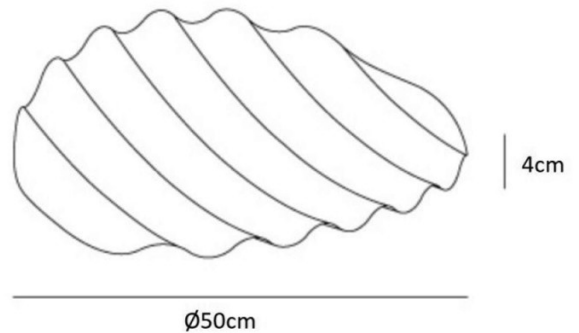

MUUTO

Muuto Wave Tray

LA10477

SOURCE: <https://www.davidvillagelighting.co.uk/product/Muuto-Wave-Tray/10000241>

PRODUCT DESCRIPTION

Designer: CARA \ DAVIDE

Muuto Wave Tray

The Muuto wave Tray was designed by CARA \ DAVIDE, who used the cultural phenomenon of Scandinavian design to create this graphic yet organic design. The Wave tray is inspired by the undulations of a wave which is represented through a durable stainless steel material and the ebbs and flows of the shape. The designers of this product describe it as a unique shape and understated materiality, the Wave Tray brings elegant rhythm, subtle vibrations and a graphic character into everyday life.

A typically industrial material has been softened by the wave design and would add a statement to any interior. Whether in use or not, the Muuto Wave tray is an elegant design that brings a modern Scandinavian design into your home. A beautiful addition to living rooms, bedrooms, entryways and reception areas.

PRODUCT SPECIFICATION

Dimensions: Ø50cm
Height: 4cm

For all sales and technical enquiries, please contact:

+44 (0)114 263 4266

info@davidvillagelighting.co.uk

www.davidvillagelighting.co.uk