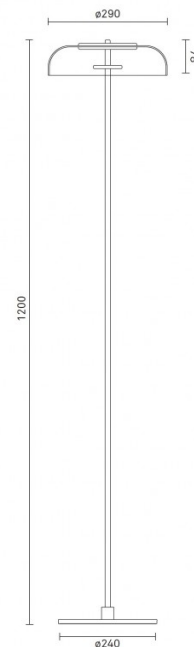

NUURA

Nuura Blossi LED Floor Lamp

LA10470/F

SOURCE: <https://www.davidvillagelighting.co.uk/product/Nuura-Blossi-LED-Floor-Lamp/10000240>

PRODUCT DESCRIPTION

Designer: Sofie Refer

Nuura Blossi LED Floor Lamp

A part of the [Nuura Blossi collection](#), the Blossi floor lamp was designed by Sofie Refer, who is a founder and creative director of the Nordic lighting brand Nuura. The floor light embodies Scandinavian design, displaying an elegant and sophisticated aesthetic which also looks natural due to the rounded lampshade.

The Blossi floor light is made from metal and glass, made with a combination of either nordic gold metal with clear glass or black metal with opal-white glass. The opal white glass conceals the light source and creates a diffused glow, whereas the clear glass exposes the light source for a more contemporary look. The LED floor lamp also comes with a dimmer switch so you can create the perfect ambience in your space. Suitable for many settings.

PRODUCT SPECIFICATION

- Light Source:** 6W, 2700K, 460 Lumens
- IP Code:** 20
- Dimming:** In-line dimmer included on cable.
- Dimensions:** Shade: Ø29cm
Shade Height: 7.8cm
Height: 120cm
Base: Ø24cm
Cable Length: 200cm