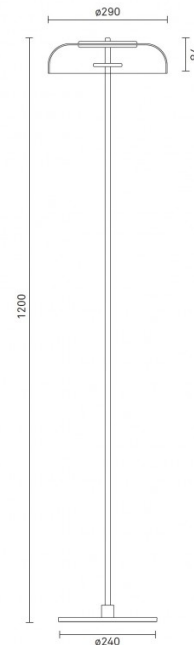

# Nuura Blossi LED Floor Lamp

LA10470/F

SOURCE: <https://www.davidvillagelighting.co.uk/product/Nuura-Blossi-LED-Floor-Lamp/10000240>

The Blossi floor light is made from metal and glass, made with a combination of either nordic gold metal with clear glass or black metal with opal-white glass. The opal white glass conceals the light source and creates a diffused glow, whereas the clear glass exposes the light source for a more contemporary look. The LED floor lamp also comes with a dimmer switch so you can create the perfect ambience in your space. Suitable for many settings.

## PRODUCT SPECIFICATION

- Light Source:** 6W, 2700K, 460 Lumens
- IP Code:** 20
- Dimming:** In-line dimmer included on cable.
- Dimensions:**
  - Shade: Ø29cm
  - Shade Height: 7.8cm
  - Height: 120cm
  - Base: Ø24cm
  - Cable Length: 200cm