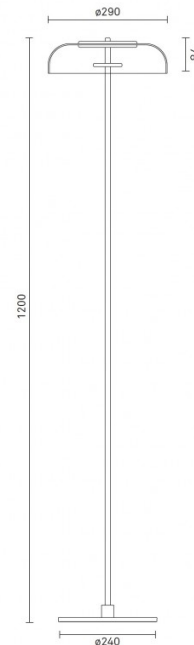

NUURA

Nuura Blossi LED Floor Lamp

LA10470/F

SOURCE: <https://www.davidvillagelighting.co.uk/product/Nuura-Blossi-LED-Floor-Lamp/10000240>

PRODUCT DESCRIPTION

Designer: Sofie Refer

Nuura Blossi LED Floor Lamp

A part of the [Nuura Blossi collection](#), the Blossi floor lamp was designed by Sofie Refer, who is a founder and creative director of the Nordic lighting brand Nuura. The floor light embodies Scandinavian design, displaying an elegant and sophisticated aesthetic which also looks natural due to the rounded lampshade.

The Blossi floor light is made from metal and glass, made with a combination of either nordic gold metal with clear glass or black metal with opal-white glass. The opal white glass conceals the light source and creates a diffused glow, whereas the clear glass exposes the light source for a more contemporary look. The LED floor lamp also comes with a dimmer switch so you can create the perfect ambience in your space. Suitable for many settings.

PRODUCT SPECIFICATION

- Light Source:** 6W, 2700K, 460 Lumens
- IP Code:** 20
- Dimming:** In-line dimmer included on cable.
- Dimensions:** Shade: Ø29cm  
Shade Height: 7.8cm  
Height: 120cm  
Base: Ø24cm  
Cable Length: 200cm