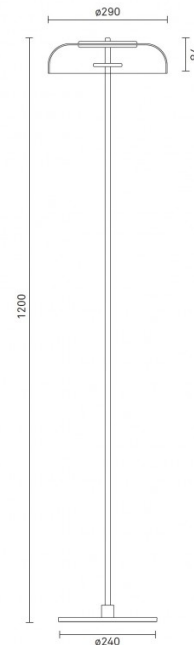

For all sales and technical enquiries, please contact:

+44 (0)114 263 4266

info@davidvillagelighting.co.uk

www.davidvillagelighting.co.uk