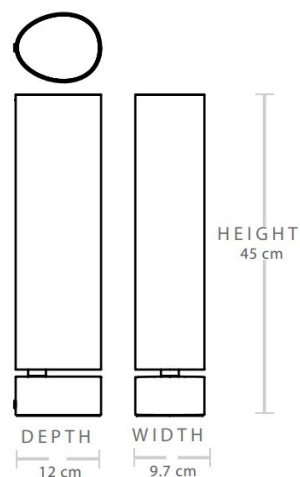

PRODUCT SPECIFICATION

Light Source: 8.5W, 2700K, 600 Lumens

IP Code: 20

Dimming: In-line dimmer included on cable.

Dimensions: Height: 45cm
Shade: Ø9.7cm
Depth: 12cm

Cable Length: 200cm

For all sales and technical enquiries, please contact: