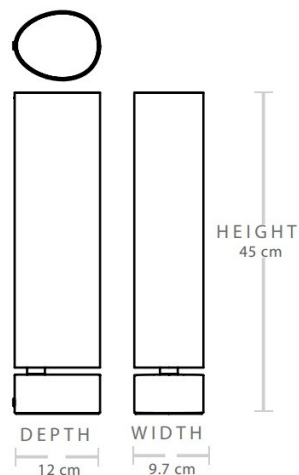

PRODUCT SPECIFICATION

Light Source: 8.5W, 2700K, 600 Lumens

IP Code: 20

Dimming: In-line dimmer included on cable.

Dimensions: Height: 45cm
Shade: Ø9.7cm
Depth: 12cm

Cable Length: 200cm

For all sales and technical enquiries, please contact: