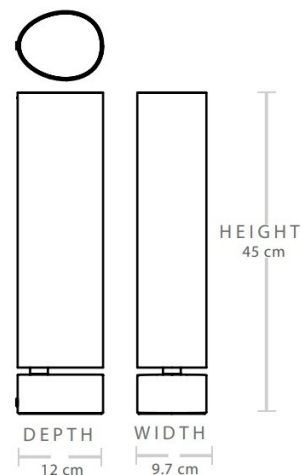

PRODUCT SPECIFICATION

Light Source: 8.5W, 2700K, 600 Lumens

IP Code: 20

Dimming: In-line dimmer included on cable.

Dimensions: Height: 45cm
Shade: Ø9.7cm
Depth: 12cm

Cable Length: 200cm

For all sales and technical enquiries, please contact: