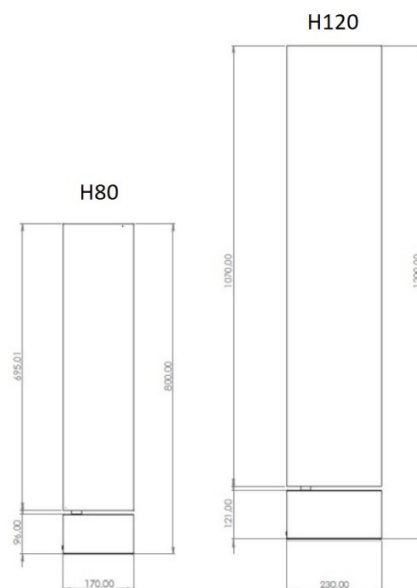

## PRODUCT SPECIFICATION

**Light Source:** H80: 13W, 2700K, 1000 Lumens  
H120: 20W, 2700K, 1500 Lumens

**IP Code:** 20

**Dimming:** In-line dimmer included on cable.

**Dimensions: H80:**  
Height: 80cm  
Shade: Ø13.8cm  
Depth: 17cm

**H120:**  
Height: 120cm  
Shade: Ø18.6cm  
Depth: 23cm

Cable Length: 200cm

**For all sales and technical enquiries, please contact:**

+44 (0)114 263 4266

[info@davidvillagelighting.co.uk](mailto:info@davidvillagelighting.co.uk)