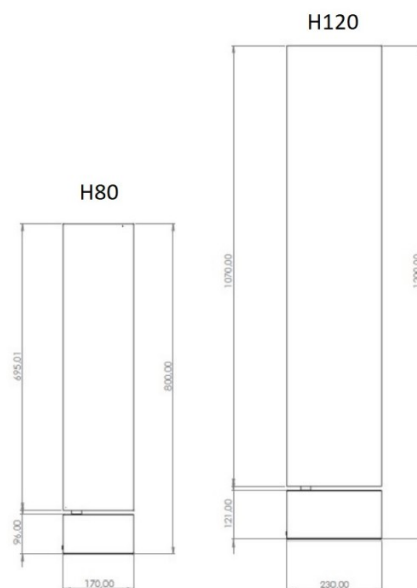

PRODUCT SPECIFICATION

Light Source: H80: 13W, 2700K, 1000 Lumens
H120: 20W, 2700K, 1500 Lumens

IP Code: 20

Dimming: In-line dimmer included on cable.

Dimensions: H80:
Height: 80cm
Shade: Ø13.8cm
Depth: 17cm

H120:
Height: 120cm
Shade: Ø18.6cm
Depth: 23cm

Cable Length: 200cm

For all sales and technical enquiries, please contact:

+44 (0)114 263 4266

info@davidvillagelighting.co.uk

www.davidvillagelighting.co.uk