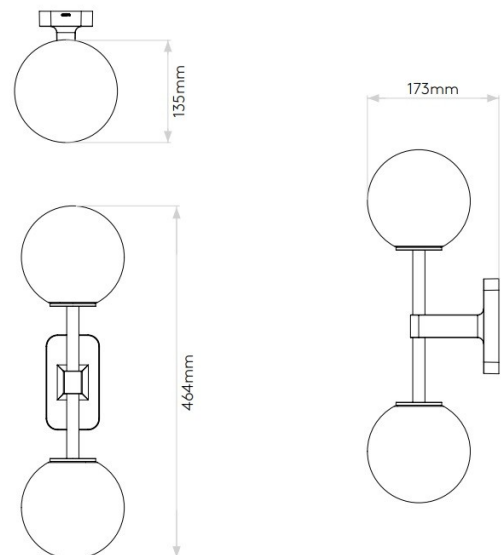

astro

Astro Tacoma Twin Wall Light

LA10474/T

SOURCE: <https://www.davidvillagelighting.co.uk/product/Astro-Tacoma-Twin-Wall-Light/10000235>

PRODUCT DESCRIPTION

Astro Tacoma Twin Wall Light

The Tacoma Twin wall light features two glass globe shaped shades mounted to a wall by a beautifully designed industrial style wall mount. The shades and wall mounts are all available in three different finishes. The mount is available in an antique brass, matt black and polished chrome finish, all of which add a touch of elegance to the overall design.

The glass shades also come in three options, a glass, ribbed glass and ribbed smoke glass. The ribbed versions both create a play of reflections on the wall and cast a unique illumination. However, the glass shade adds a simplistic and delicate feature to the product.

This Astro Wall light would be ideal for a hallway, dining area or even in your bathroom (zone 2 and 3). As the Tacoma Twin emits a beautifully diffused soft light through both shades. This product would look stunning individually but could also be paired or clustered with other lights from the [Tacoma collection](#).

PRODUCT SPECIFICATION

Light Source: 2 x Max 3W G9 LED (excluded)

IP Code: 44

Dimming: Dimmable via mains phase dimming.

Dimensions: Shade: Ø13.5cm
Height: 46.4cm
Depth: 17.3cm