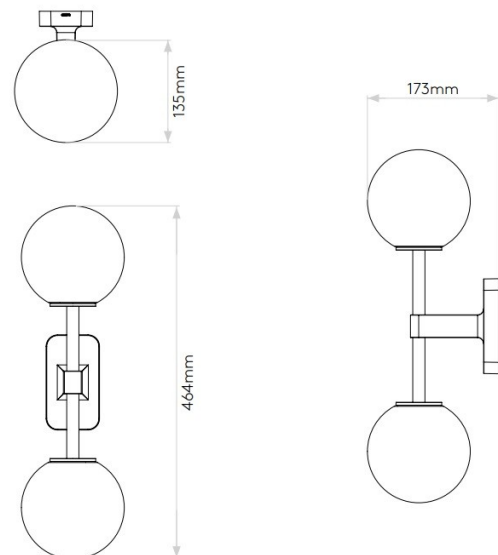

PRODUCT SPECIFICATION

Light Source: 2 x Max 3W G9 LED (excluded)

IP Code: 44

Dimming: Dimmable via mains phase dimming.

Dimensions: Shade: Ø13.5cm
Height: 46.4cm
Depth: 17.3cm

For all sales and technical enquiries, please contact: