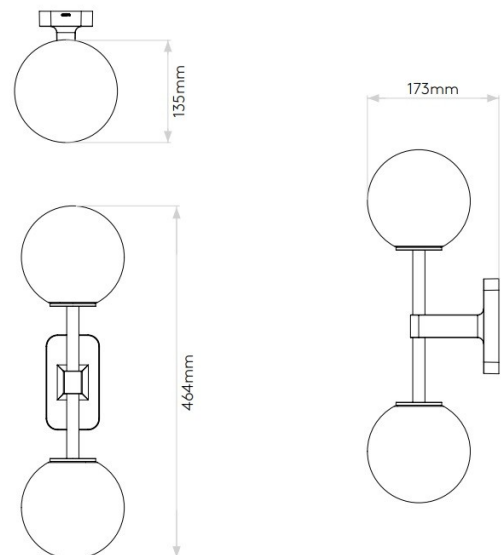

astro

Astro Tacoma Twin Wall Light

LA10474/T

SOURCE: <https://www.davidvillagelighting.co.uk/product/Astro-Tacoma-Twin-Wall-Light/10000235>

PRODUCT DESCRIPTION

Astro Tacoma Twin Wall Light

The Tacoma Twin wall light features two glass globe shaped shades mounted to a wall by a beautifully designed industrial style wall mount. The shades and wall mounts are all available in three different finishes. The mount is available in an antique brass, matt black and polished chrome finish, all of which add a touch of elegance to the overall design.

PRODUCT SPECIFICATION

Light Source: 2 x Max 3W G9 LED (excluded)

IP Code: 44

Dimming: Dimmable via mains phase dimming.

Dimensions: Shade: Ø13.5cm
Height: 46.4cm
Depth: 17.3cm

For all sales and technical enquiries, please contact: