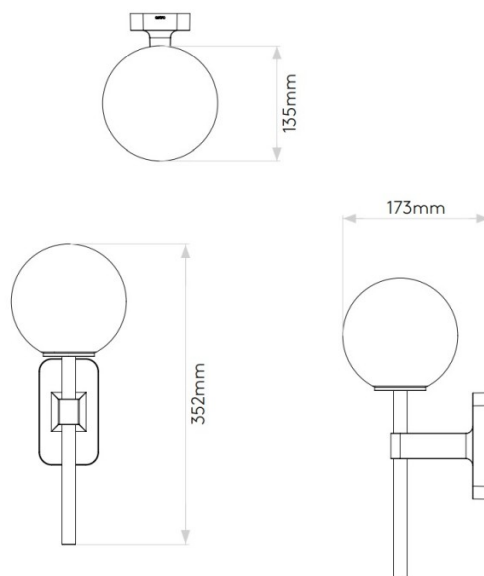

This product would look stunning individually but could also be paired or clustered with other lights from the [Tacoma collection](#).

PRODUCT SPECIFICATION

Light Source: 1 x Max 3W LED G9 (excluded)

IP Code: 44

Dimming: Dimmable via mains phase dimming.

Dimensions: Shade: Ø13.5cm
Height: 35.2cm
Depth: 17.3cm

For all sales and technical enquiries, please contact:

+44 (0)114 263 4266

info@davidvillagelighting.co.uk