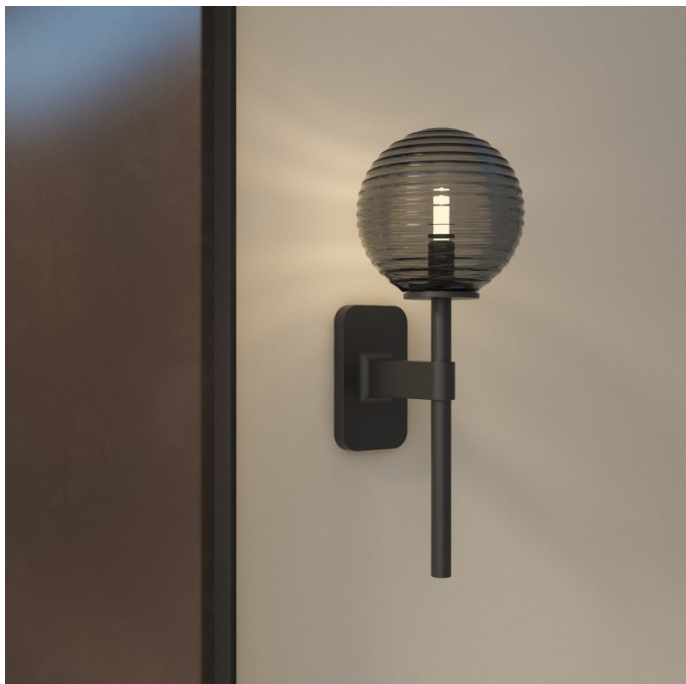

# Astro Tacoma Single Wall Light

LA10474

SOURCE: <https://www.davidvillagelighting.co.uk/product/Astro-Tacoma-Single-Wall-Light/10000234>

### Astro Tacoma Single Wall Light

This Astro wall light is a simplistic design that adds a touch of elegance to any room. Ideal for a hallway, dining room or bathroom, the Tacoma Single wall light emits a bright yet diffused light that creates a calming atmosphere.

The wall mount of this light is available in three finishes which are antique brass, matt black and polished chrome whilst the shade also has three options to choose from. The glass, ribbed glass and ribbed smoke glass all compliment the metallic and black finishes of the mounts. The unique ribbed effect of the glass shades creates a beautiful pattern of light and reflections on the wall. Whereas the simple glass version provides a simple and delicate addition to the hardy wall mounts.

This product would look stunning individually but could also be paired or clustered with other lights from the [Tacoma collection](#).