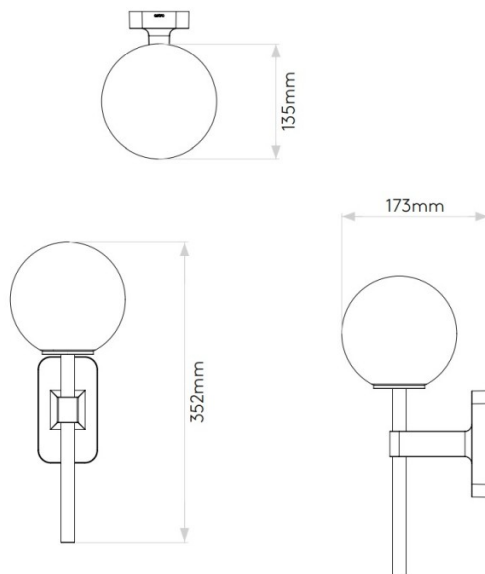

## PRODUCT SPECIFICATION

**Light Source:** 1 x Max 3W LED G9 (excluded)

**IP Code:** 44

**Dimming:** Dimmable via mains phase dimming.

**Dimensions:** Shade: Ø13.5cm  
Height: 35.2cm  
Depth: 17.3cm

For all sales and technical enquiries, please contact: