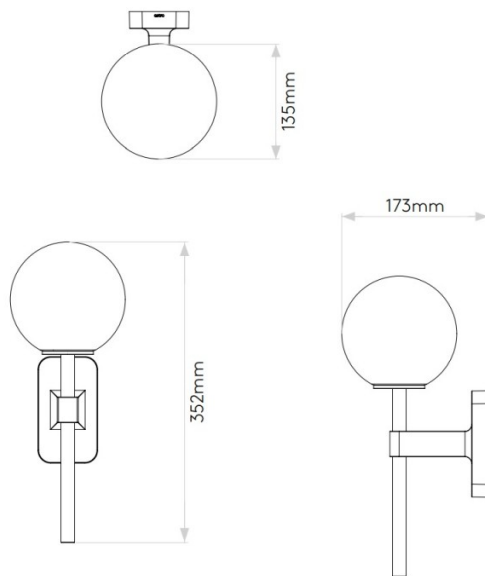

This product would look stunning individually but could also be paired or clustered with other lights from the [Tacoma collection](#).

PRODUCT SPECIFICATION

Light Source: 1 x Max 3W LED G9 (excluded)

IP Code: 44

Dimming: Dimmable via mains phase dimming.

Dimensions: Shade: Ø13.5cm
Height: 35.2cm
Depth: 17.3cm

For all sales and technical enquiries, please contact:

+44 (0)114 263 4266

info@davidvillagelighting.co.uk