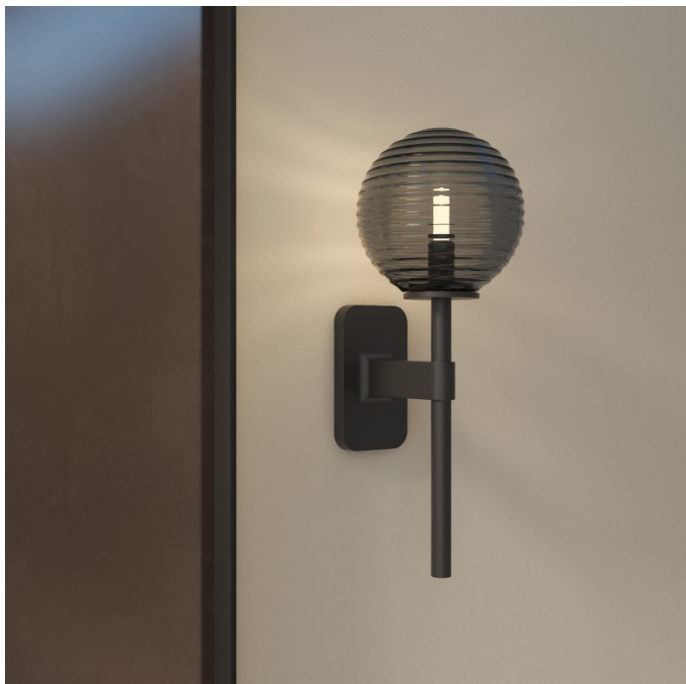

astro

Astro Tacoma Single Wall Light

LA10474

SOURCE: <https://www.davidvillagelighting.co.uk/product/Astro-Tacoma-Single-Wall-Light/10000234>

PRODUCT DESCRIPTION

Astro Tacoma Single Wall Light

This Astro wall light is a simplistic design that adds a touch of elegance to any room. Ideal for a hallway, dining room or bathroom, the Tacoma Single wall light emits a bright yet diffused light that creates a calming atmosphere.

The wall mount of this light is available in three finishes which are antique brass, matt black and polished chrome whilst the shade also has three options to choose from. The glass, ribbed glass and ribbed smoke glass all compliment the metallic and black finishes of the mounts. The unique ribbed effect of the glass shades creates a beautiful pattern of light and reflections on the wall. Whereas the simple glass version provides a simple and delicate addition to the hardy wall mounts.

This product would look stunning individually but could also be paired or clustered with other lights from the [Tacoma collection](#).

PRODUCT SPECIFICATION

Light Source: 1 x Max 3W LED G9 (excluded)

IP Code: 44