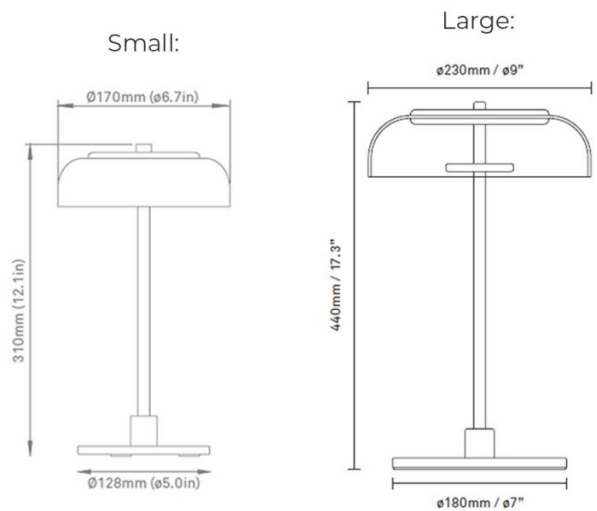

For all sales and technical enquiries, please contact:

+44 (0)114 263 4266

info@davidvillagelighting.co.uk

www.davidvillagelighting.co.uk