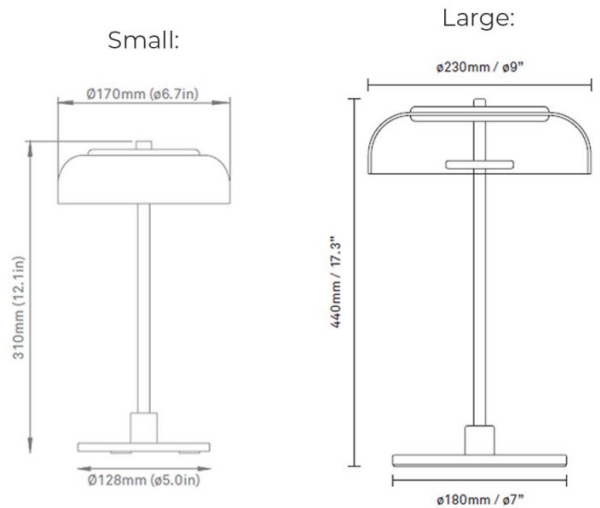

For all sales and technical enquiries, please contact:

+44 (0)114 263 4266

info@davidvillagelighting.co.uk

www.davidvillagelighting.co.uk