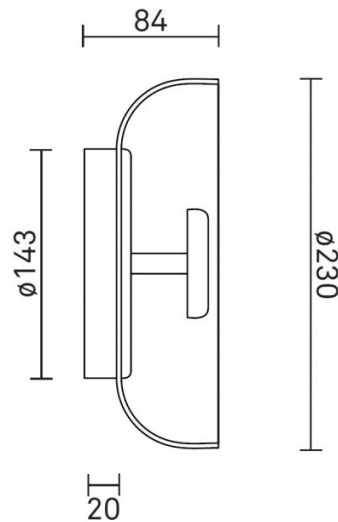

PRODUCT SPECIFICATION

Light Source: 8W, 2700K, 700 Lumens

IP Code: 20

Dimming: Dimmable using trailing edge dimming.

Dimensions: Shade: Ø23cm
Depth: 8.4cm
Wall Base: Ø14.32cm
Wall Base Depth: 2cm

For all sales and technical enquiries, please contact: