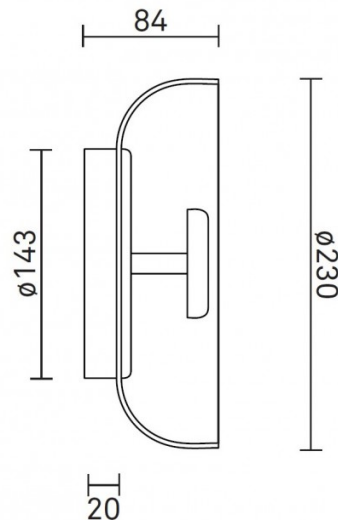

A part of the [Nuura Blossi collection](#), the Blossi wall/ceiling light is a versatile and elegant fixture that can be used in many settings. Made from glass and a gold metal structure, the integrated LED source reflects and diffuses off the metal, creating an ambient and welcoming glow. The surrounding lampshade is made from either clear or opal white glass, with the clear glass casting the glow outwards and the opal white glass creating a more contained illumination.

PRODUCT SPECIFICATION

**Light Source:** 8W, 2700K, 700 Lumens

**IP Code:** 20

**Dimming:** Dimmable using trailing edge dimming.

**Dimensions:** Shade: Ø23cm  
Depth: 8.4cm  
Wall Base: Ø14.32cm  
Wall Base Depth: 2cm