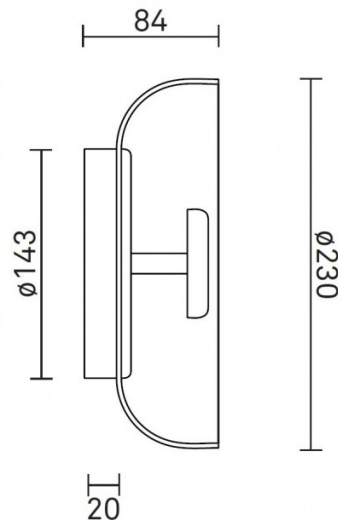

A part of the [Nuura Blossi collection](#), the Blossi wall/ceiling light is a versatile and elegant fixture that can be used in many settings. Made from glass and a gold metal structure, the integrated LED source reflects and diffuses off the metal, creating an ambient and welcoming glow. The surrounding lampshade is made from either clear or opal white glass, with the clear glass casting the glow outwards and the opal white glass creating a more contained illumination.

PRODUCT SPECIFICATION

Light Source: 8W, 2700K, 700 Lumens

IP Code: 20

Dimming: Dimmable using trailing edge dimming.

Dimensions: Shade: Ø23cm
Depth: 8.4cm
Wall Base: Ø14.32cm
Wall Base Depth: 2cm

For all sales and technical enquiries, please contact: