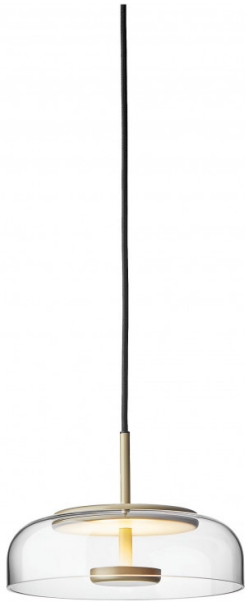

NUURA

Nuura Blossi 1 LED Pendant

LA10470

SOURCE: <https://www.davidvillagelighting.co.uk/product/Nuura-Blossi-1-LED-Pendant/10000230>

PRODUCT DESCRIPTION

Designer: Sofie Refer

Nuura Blossi 1 LED Pendant Light

The Blossi 1 pendant was designed by Sofie Refer, a founder and the creative director of Nuura. The pendant light is inspired by the golden light that is characteristic of the Scandinavian autumnal season, represented by a Nordic gold metal structure that sits inside a clear glass lampshade. The integrated LED light source sits in the structure, reflecting off the gold disc to provide a warm and sophisticated glow.

The Blossi 1 pendant lamp is an elegant and refined design, suitable to use alone or in multiple for hanging above tables. With dimming capabilities and an adjustable cable length of up to 250cm, you can use the Blossi 1 for many applications around the home, or in professional and public spaces.

PRODUCT SPECIFICATION

- Light Source:** 8W, 2700K, 700 Lumens
- IP Code:** 20
- Dimming:** Dimmable using trailing edge dimming.
- Dimensions:** Shade: Ø23cm
Shade Height: 7cm
Ceiling Canopy: Ø12cm
Canopy Height: 2.7cm
Max Cable Length: 250cm