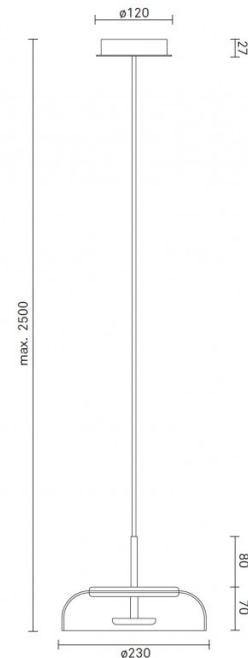

NUURA

Nuura Blossi 1 LED Pendant

LA10470

SOURCE: <https://www.davidvillagelighting.co.uk/product/Nuura-Blossi-1-LED-Pendant/10000230>

PRODUCT DESCRIPTION

Designer: Sofie Refer

Nuura Blossi 1 LED Pendant Light

The Blossi 1 pendant was designed by Sofie Refer, a founder and the creative director of Nuura. The pendant light is inspired by the golden light that is characteristic of the Scandinavian autumnal season, represented by a Nordic gold metal structure that sits inside a clear glass lampshade. The integrated LED light source sits in the structure, reflecting off the gold disc to provide a warm and sophisticated glow.

The Blossi 1 pendant lamp is an elegant and refined design, suitable to use alone or in multiple for hanging above tables. With dimming capabilities and an adjustable cable length of up to 250cm, you can use the Blossi 1 for many applications around the home, or in professional and public spaces.

PRODUCT SPECIFICATION

- Light Source:** 8W, 2700K, 700 Lumens
- IP Code:** 20
- Dimming:** Dimmable using trailing edge dimming.
- Dimensions:** Shade: Ø23cm
Shade Height: 7cm
Ceiling Canopy: Ø12cm
Canopy Height: 2.7cm
Max Cable Length: 250cm