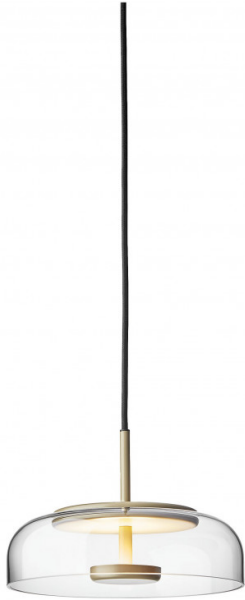

NUURA

Nuura Blossi 1 LED Pendant

LA10470

SOURCE: <https://www.davidvillagelighting.co.uk/product/Nuura-Blossi-1-LED-Pendant/10000230>

PRODUCT DESCRIPTION

Designer: Sofie Refer

Nuura Blossi 1 LED Pendant Light

The Blossi 1 pendant was designed by Sofie Refer, a founder and the creative director of Nuura. The pendant light is inspired by the golden light that is characteristic of the Scandinavian autumnal season, represented by a Nordic gold metal structure that sits inside a clear glass lampshade. The integrated LED light source sits in the structure, reflecting off the gold disc to provide a warm and sophisticated glow.

The Blossi 1 pendant lamp is an elegant and refined design, suitable to use alone or in multiple for hanging above tables. With dimming capabilities and an adjustable cable length of up to 250cm, you can use the Blossi 1 for many applications around the home, or in professional and public spaces.

PRODUCT SPECIFICATION

- Light Source:** 8W, 2700K, 700 Lumens
- IP Code:** 20
- Dimming:** Dimmable using trailing edge dimming.
- Dimensions:** Shade: Ø23cm
Shade Height: 7cm
Ceiling Canopy: Ø12cm
Canopy Height: 2.7cm
Max Cable Length: 250cm