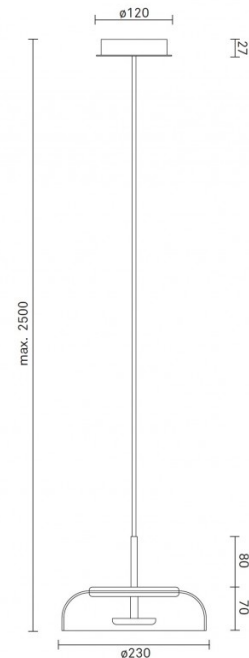

NUURA

Nuura Blossi 1 LED Pendant

LA10470

SOURCE: <https://www.davidvillagelighting.co.uk/product/Nuura-Blossi-1-LED-Pendant/10000230>

PRODUCT DESCRIPTION

Designer: Sofie Refer

Nuura Blossi 1 LED Pendant Light

The Blossi 1 pendant was designed by Sofie Refer, a founder and the creative director of Nuura. The pendant light is inspired by the golden light that is characteristic of the Scandinavian autumnal season, represented by a Nordic gold metal structure that sits inside a clear glass lampshade. The integrated LED light source sits in the structure, reflecting off the gold disc to provide a warm and sophisticated glow.

The Blossi 1 pendant lamp is an elegant and refined design, suitable to use alone or in multiple for hanging above tables. With dimming capabilities and an adjustable cable length of up to 250cm, you can use the Blossi 1 for many applications around the home, or in professional and public spaces.

PRODUCT SPECIFICATION

- Light Source:** 8W, 2700K, 700 Lumens
- IP Code:** 20
- Dimming:** Dimmable using trailing edge dimming.
- Dimensions:** Shade: Ø23cm
Shade Height: 7cm
Ceiling Canopy: Ø12cm
Canopy Height: 2.7cm
Max Cable Length: 250cm