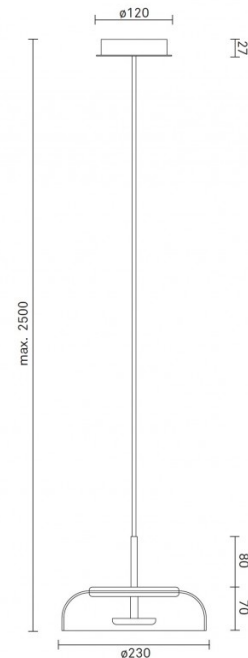

NUURA

Nuura Blossi 1 LED Pendant

LA10470

SOURCE: <https://www.davidvillagelighting.co.uk/product/Nuura-Blossi-1-LED-Pendant/10000230>

PRODUCT DESCRIPTION

Designer: Sofie Refer

Nuura Blossi 1 LED Pendant Light

The Blossi 1 pendant was designed by Sofie Refer, a founder and the creative director of Nuura. The pendant light is inspired by the golden light that is characteristic of the Scandinavian autumnal season, represented by a Nordic gold metal structure that sits inside a clear glass lampshade. The integrated LED light source sits in the structure, reflecting off the gold disc to provide a warm and sophisticated glow.

The Blossi 1 pendant lamp is an elegant and refined design, suitable to use alone or in multiple for hanging above tables. With dimming capabilities and an adjustable cable length of up to 250cm, you can use the Blossi 1 for many applications around the home, or in professional and public spaces.

PRODUCT SPECIFICATION

- Light Source:** 8W, 2700K, 700 Lumens
- IP Code:** 20
- Dimming:** Dimmable using trailing edge dimming.
- Dimensions:** Shade: Ø23cm  
Shade Height: 7cm  
Ceiling Canopy: Ø12cm  
Canopy Height: 2.7cm  
Max Cable Length: 250cm