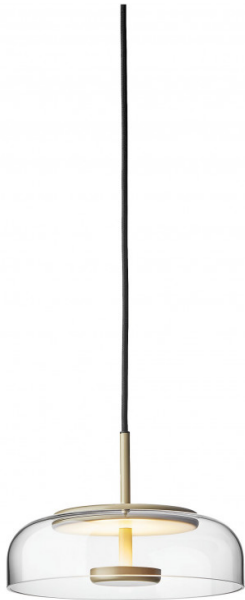

NUURA

Nuura Blossi 1 LED Pendant

LA10470

SOURCE: <https://www.davidvillagelighting.co.uk/product/Nuura-Blossi-1-LED-Pendant/10000230>

PRODUCT DESCRIPTION

Designer: Sofie Refer

Nuura Blossi 1 LED Pendant Light

The Blossi 1 pendant was designed by Sofie Refer, a founder and the creative director of Nuura. The pendant light is inspired by the golden light that is characteristic of the Scandinavian autumnal season, represented by a Nordic gold metal structure that sits inside a clear glass lampshade. The integrated LED light source sits in the structure, reflecting off the gold disc to provide a warm and sophisticated glow.

The Blossi 1 pendant lamp is an elegant and refined design, suitable to use alone or in multiple for hanging above tables. With dimming capabilities and an adjustable cable length of up to 250cm, you can use the Blossi 1 for many applications around the home, or in professional and public spaces.

PRODUCT SPECIFICATION

- Light Source:** 8W, 2700K, 700 Lumens
- IP Code:** 20
- Dimming:** Dimmable using trailing edge dimming.
- Dimensions:** Shade: Ø23cm
Shade Height: 7cm
Ceiling Canopy: Ø12cm
Canopy Height: 2.7cm
Max Cable Length: 250cm