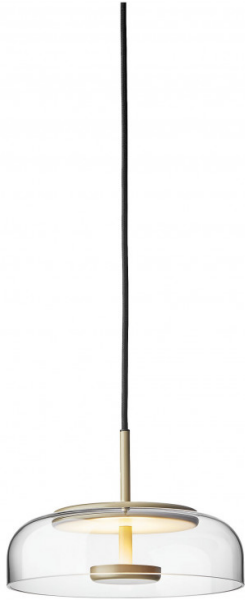

NUURA

Nuura Blossi 1 LED Pendant

LA10470

SOURCE: <https://www.davidvillagelighting.co.uk/product/Nuura-Blossi-1-LED-Pendant/10000230>

PRODUCT DESCRIPTION

Designer: Sofie Refer

Nuura Blossi 1 LED Pendant Light

The Blossi 1 pendant was designed by Sofie Refer, a founder and the creative director of Nuura. The pendant light is inspired by the golden light that is characteristic of the Scandinavian autumnal season, represented by a Nordic gold metal structure that sits inside a clear glass lampshade. The integrated LED light source sits in the structure, reflecting off the gold disc to provide a warm and sophisticated glow.

The Blossi 1 pendant lamp is an elegant and refined design, suitable to use alone or in multiple for hanging above tables. With dimming capabilities and an adjustable cable length of up to 250cm, you can use the Blossi 1 for many applications around the home, or in professional and public spaces.

PRODUCT SPECIFICATION

- Light Source:** 8W, 2700K, 700 Lumens
- IP Code:** 20
- Dimming:** Dimmable using trailing edge dimming.
- Dimensions:** Shade: Ø23cm  
Shade Height: 7cm  
Ceiling Canopy: Ø12cm  
Canopy Height: 2.7cm  
Max Cable Length: 250cm