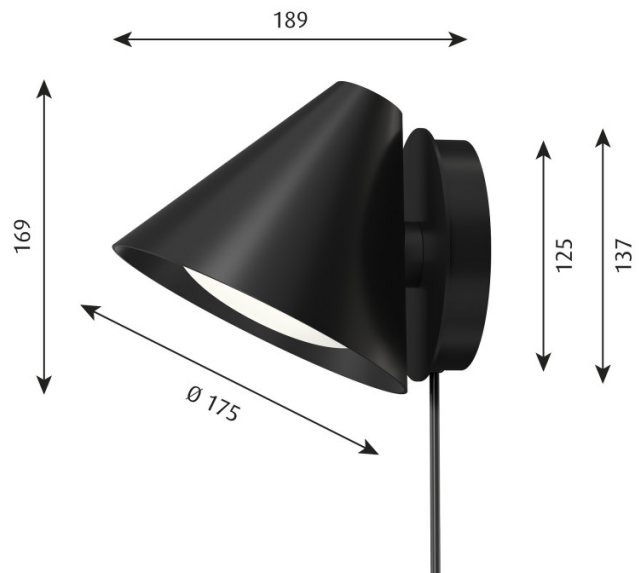

### Louis Poulsen Keglen LED Wall Light

The Louis Poulsen Keglen LED Wall Light was designed by BIG Ideas and follows on from the [Keglen Collection](#) in which simplistic geometrical design is paired with functionality. The Keglen wall light features a shade which is angled parallel to the wall box and allows the light to be pushed further out from the wall. The diffuser inside the shade is made visible as the angle of the shade allows for optimum light output. This diffuser also prevents from any glare and creates a delicately diffused ambient light.

The functionality of this lamp is clear in the integrated dimmer switch in the wall box. This allows for the light to be mounted on the wall and the dimming setting to be manipulated with ease. This Louis Poulsen wall light also has the option of being mounted with the cable being plugged in or hard-wired into the wall. Available in a Black and White finish, this minimalist design adds a simplistic touch to any interior.

## PRODUCT SPECIFICATION

- Light Source:** 8.5W, 3000K, 485 Lumens
- IP Code:** 20
- Dimming:** Integrated dimmer on product.
- Dimensions:** Shade: Ø17.5cm  
 Height: 16.9cm  
 Depth: 18.9cm  
 Wall Box: Ø12.5cm  
 Wall Box Plate: Ø13.7cm  
 Cable Length: 204cm