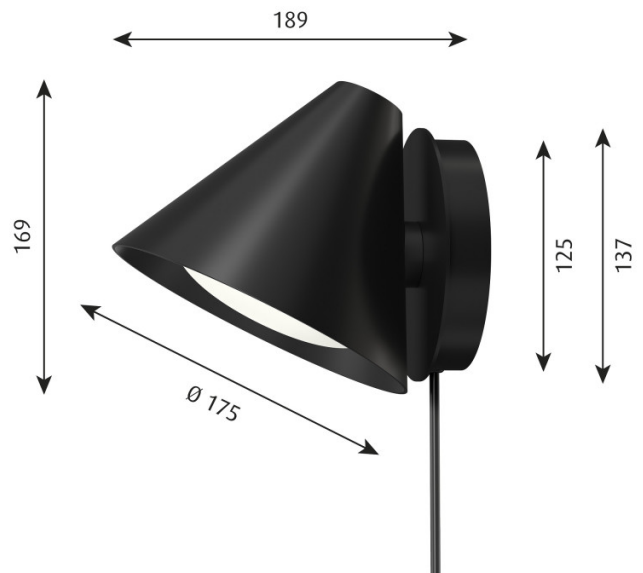

louis poulsen

Louis Poulsen Keglen LED Wall Light

LA10166/W

SOURCE: <https://www.davidvillagelighting.co.uk/product/Louis-Poulsen-Keglen-LED-Wall-Light/10000227>

PRODUCT DESCRIPTION

Designer: BIG

Louis Poulsen Keglen LED Wall Light

The Louis Poulsen Keglen LED Wall Light was designed by BIG Ideas and follows on from the [Keglen Collection](#) in which simplistic geometrical design is paired with functionality. The Keglen wall light features a shade which is angled parallel to the wall box and allows the light to be pushed further out from the wall. The diffuser inside the shade is made visible as the angle of the shade allows for optimum light output. This diffuser also prevents from any glare and creates a delicately diffused ambient light.

The functionality of this lamp is clear in the integrated dimmer switch in the wall box. This allows for the light to be mounted on the wall and the dimming setting to be manipulated with ease. This Louis Poulsen wall light also has the option of being mounted with the cable being plugged in or hard-wired into the wall. Available in a Black and White finish, this minimalist design adds a simplistic touch to any interior.

Please note, this product is subject to an Extended lead time. Please [contact us](#) for further information.

PRODUCT SPECIFICATION

- Light Source:** 8.5W, 3000K, 485 Lumens
- IP Code:** 20
- Dimming:** Integrated dimmer on product.
- Dimensions:** Shade: Ø17.5cm
 Height: 16.9cm
 Depth: 18.9cm
 Wall Box: Ø12.5cm
 Wall Box Plate: Ø13.7cm
 Cable Length: 204cm