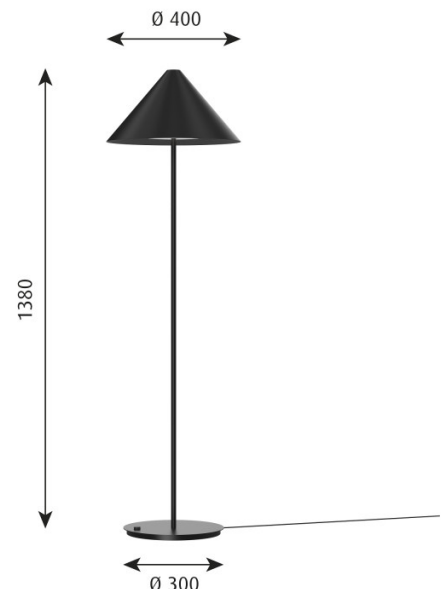

Please note, this product is subject to an Extended lead time. Please [contact us](#) for further information.

PRODUCT SPECIFICATION

Light Source: 8.5W, 3000K, 573 Lumens

IP Code: 20

Dimming: Integrated dimmer on product.

Dimensions: Ø40cm
Height: 138cm
Cable Length: 230cm

For all sales and technical enquiries, please contact:

+44 (0)114 263 4266

info@davidvillagelighting.co.uk

www.davidvillagelighting.co.uk