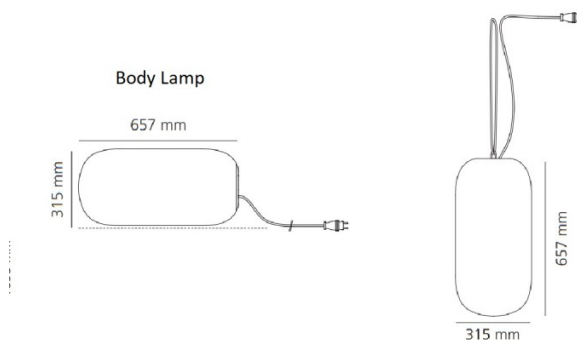

The suspension kit, when added to the body lamp, the lamp is transformed into a floating orb that can be freely positioned or hung anywhere using the hook and rope. The ability to easily change the fitting and choose to position the Gople light on the floor or in a tree or over hanging. This adds to the mobility and functionality of the lamp whilst maintaining the simplicity and beauty in the design.

PRODUCT SPECIFICATION

Light Source: 1 x max 21W E27 (excluded)

IP Code: 44

Dimming: Non-dimmable

Dimensions: 65.7cm length
31.5cm height

Body Lamp Plus Suspension Kit

For all sales and technical enquiries, please contact: