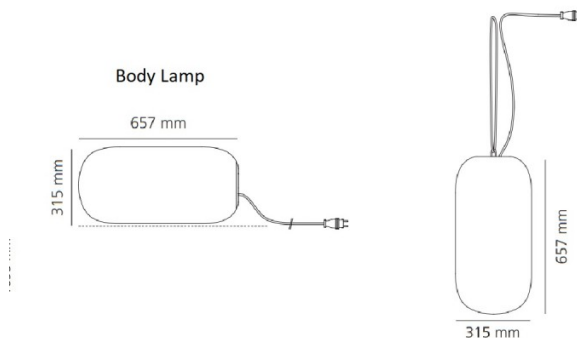

The suspension kit, when added to the body lamp, the lamp is transformed into a floating orb that can be freely positioned or hung anywhere using the hook and rope. The ability to easily change the fitting and choose to position the Gople light on the floor or in a tree or over hanging. This adds to the mobility and functionality of the lamp whilst maintaining the simplicity and beauty in the design.

PRODUCT SPECIFICATION

Light Source: 1 x max 21W E27 (excluded)

IP Code: 44

Dimming: Non-dimmable

Dimensions: 65.7cm length
31.5cm height

Body Lamp Plus Suspension Kit

For all sales and technical enquiries, please contact: