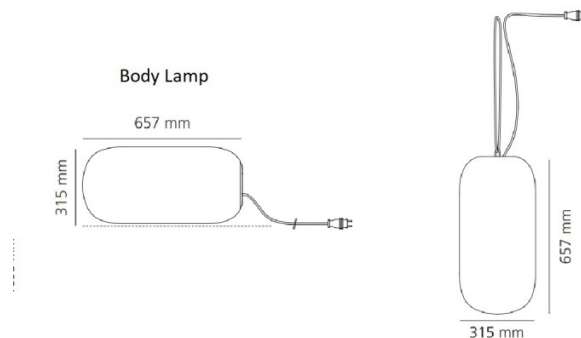

The suspension kit, when added to the body lamp, the lamp is transformed into a floating orb that can be freely positioned or hung anywhere using the hook and rope. The ability to easily change the fitting and choose to position the Gople light on the floor or in a tree or over hanging. This adds to the mobility and functionality of the lamp whilst maintaining the simplicity and beauty in the design.

PRODUCT SPECIFICATION

Light Source: 1 x max 21W E27 (excluded)

IP Code: 44

Dimming: Non-dimmable

Dimensions: 65.7cm length
31.5cm height

Body Lamp Plus Suspension Kit

For all sales and technical enquiries, please contact: