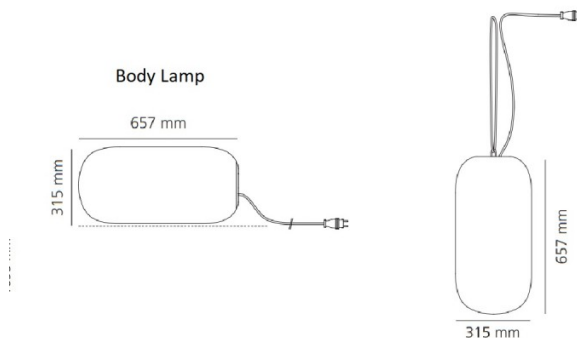

PRODUCT SPECIFICATION

Light Source: 1 x max 21W E27 (excluded)

IP Code: 44

Dimming: Non-dimmable

Dimensions: 65.7cm length
31.5cm height

Body Lamp Plus Suspension Kit