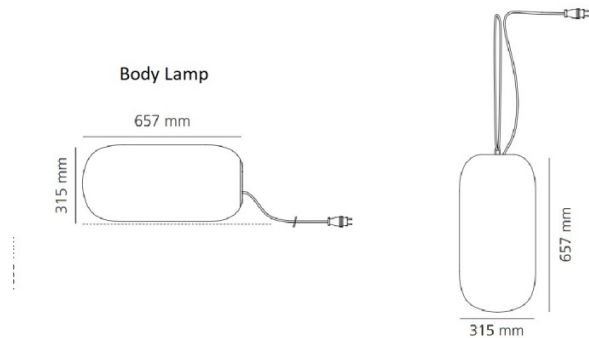

The suspension kit, when added to the body lamp, the lamp is transformed into a floating orb that can be freely positioned or hung anywhere using the hook and rope. The ability to easily change the fitting and choose to position the Gople light on the floor or in a tree or over hanging. This adds to the mobility and functionality of the lamp whilst maintaining the simplicity and beauty in the design.

PRODUCT SPECIFICATION

Light Source: 1 x max 21W E27 (excluded)

IP Code: 44

Dimming: Non-dimmable

Dimensions: 65.7cm length
31.5cm height

Body Lamp Plus Suspension Kit

For all sales and technical enquiries, please contact: