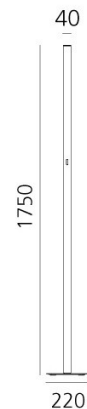

Designer: Ernesto Gismondi

Artemide Ilio Mini LED Floor Lamp

This minimalist Ilio mini LED floor lamp is a simple design that features an aluminium cylinder that supports a LED optical engine on the top. The LED on the very top of the tubular stem creates a high-efficiency diffused indirect light that ensures the general lighting of a room. The designer of this LED floor lamp is Ernesto Gismondi who has won multiple awards for his lighting designs and his work with Artemide. Gismondi and his iconic designs ensured the success and reputation of the Artemide brand.

PRODUCT SPECIFICATION

Light Source: 3000K (warm white)
23W, 3000K, 1528lumens

2700K (warmest white)
23W, 2700K, 1462lumens

IP Code: 20

Dimming: Dimmable via the Artemide App.

Dimensions: Ø22cm base
175cm height
Ø4cm