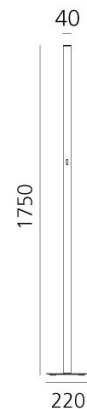

Designer: Ernesto Gismondi

Artemide Ilio Mini LED Floor Lamp

This minimalist Ilio mini LED floor lamp is a simple design that features an aluminium cylinder that supports a LED optical engine on the top. The LED on the very top of the tubular stem creates a high-efficiency diffused indirect light that ensures the general lighting of a room. The designer of this LED floor lamp is Ernesto Gismondi who has won multiple awards for his lighting designs and his work with Artemide. Gismondi and his iconic designs ensured the success and reputation of the Artemide brand.

PRODUCT SPECIFICATION

Light Source: 3000K (warm white)
23W, 3000K, 1528lumnes

2700K (warmest white)
23W, 2700K, 1462lumens

IP Code: 20

Dimming: Dimmable via the Artemide App.

Dimensions: Ø22cm base
175cm height
Ø4cm