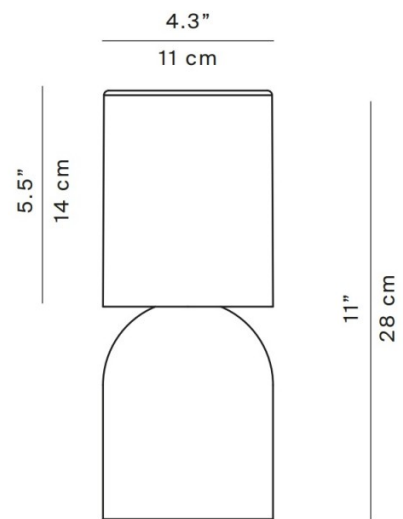

PRODUCT SPECIFICATION

Light Source: 6W, 2700K, 195 Lumens

IP Code: 54

Dimming: Integrated dimmer on product.

Dimensions: Height: 28cm
Shade: Ø11cm
Shade Height: 14cm

For all sales and technical enquiries, please contact: