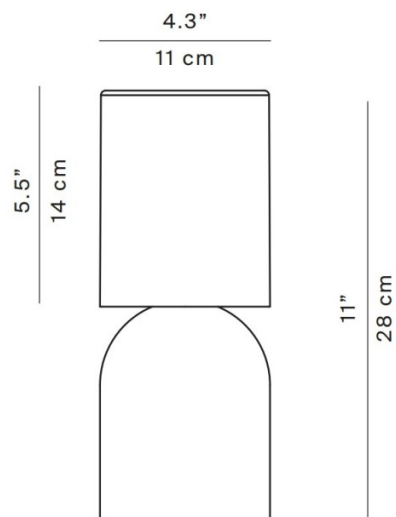

PRODUCT SPECIFICATION

Light Source: 6W, 2700K, 195 Lumens

IP Code: 54

Dimming: Integrated dimmer on product.

Dimensions: Height: 28cm
Shade: Ø11cm
Shade Height: 14cm

For all sales and technical enquiries, please contact: