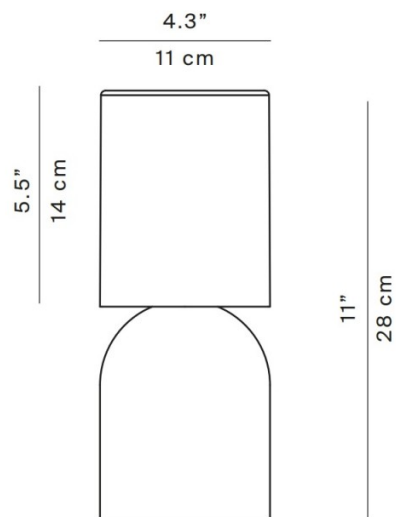

## PRODUCT SPECIFICATION

**Light Source:** 6W, 2700K, 195 Lumens

**IP Code:** 54

**Dimming:** Integrated dimmer on product.

**Dimensions:** Height: 28cm  
Shade: Ø11cm  
Shade Height: 14cm

**For all sales and technical enquiries, please contact:**