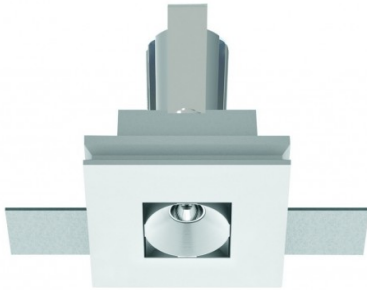

Light Attack Gyp-Line 1 LED Recessed Ceiling Light

LA5918/1

SOURCE: <https://www.davidvillagelighting.co.uk/product/Light-Attack-Gyp-Line-1-LED-Recessed-Ceiling-Light/10000217>

PRODUCT DESCRIPTION

Light Attack Gyp-Line 1 LED Recessed Ceiling Light

The Gyp-Line 1 is a downward single indoor ceiling light that produces a bright wide beam of light that brightens a space with ease. Perfect for any living space or office, this recessed ceiling light prides itself on functionality and simplicity. Once installed in the ceiling, the Gyp-Line 1 LED creates a soft clean light that will highlight and enrich any space.

PRODUCT SPECIFICATION

- Light Source:** 4W, 3000K, 490lumens
- IP Code:** 20
- Dimming:** Dimmable via mains phase dimming.
- Dimensions:** 8.8cm depth
7.5cm width

For all sales and technical enquiries, please contact: