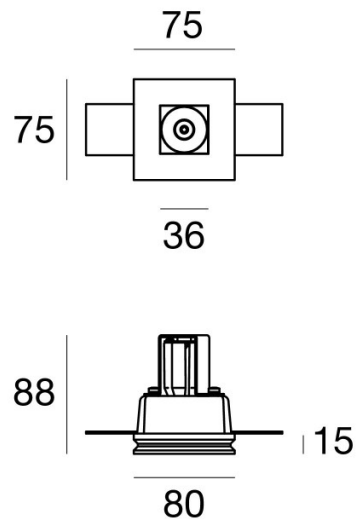

For all sales and technical enquiries, please contact:

+44 (0)114 263 4266

info@davidvillagelighting.co.uk

www.davidvillagelighting.co.uk