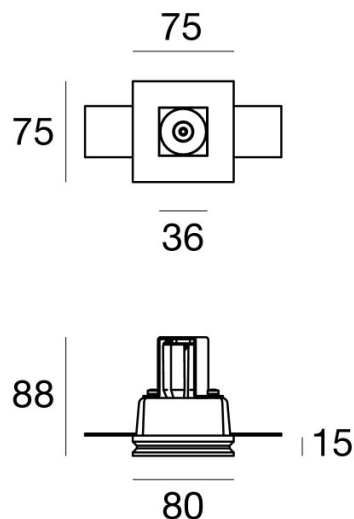

The Gyp-Line 1 is a downward single indoor ceiling light that produces a bright wide beam of light that brightens a space with ease. Perfect for any living space or office, this recessed ceiling light prides itself on functionality and simplicity. Once installed in the ceiling, the Gyp-Line 1 LED creates a soft clean light that will highlight and enrich any space.

PRODUCT SPECIFICATION

- Light Source:** 4W, 3000K, 490lumens
- IP Code:** 20
- Dimming:** Dimmable via mains phase dimming.
- Dimensions:** 8.8cm depth
7.5cm width

For all sales and technical enquiries, please contact: