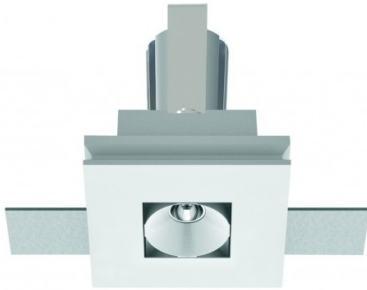

# Light Attack Gyp-Line 1 LED Recessed Ceiling Light

LA5918/1

SOURCE: <https://www.davidvillagelighting.co.uk/product/Light-Attack-Gyp-Line-1-LED-Recessed-Ceiling-Light/10000217>

### Light Attack Gyp-Line 1 LED Recessed Ceiling Light

The Gyp-Line 1 is a downward single indoor ceiling light that produces a bright wide beam of light that brightens a space with ease. Perfect for any living space or office, this recessed ceiling light prides itself on functionality and simplicity. Once installed in the ceiling, the Gyp-Line 1 LED creates a soft clean light that will highlight and enrich any space.