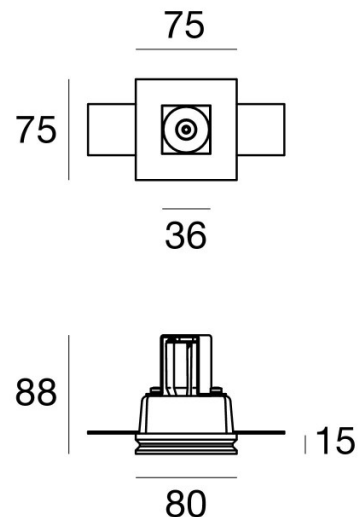

## PRODUCT SPECIFICATION

**Light Source:** 4W, 3000K, 490lumens

**IP Code:** 20

**Dimming:** Dimmable via mains phase dimming.

**Dimensions:** 8.8cm depth  
7.5cm width

For all sales and technical enquiries, please contact: