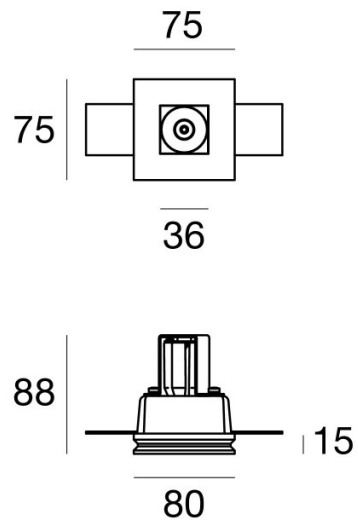

## PRODUCT SPECIFICATION

- Light Source:** 4W, 3000K, 490lumens
- IP Code:** 20
- Dimming:** Dimmable via mains phase dimming.
- Dimensions:** 8.8cm depth  
7.5cm width

For all sales and technical enquiries, please contact: