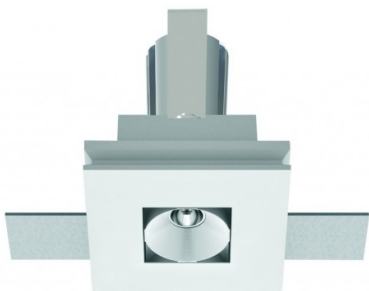

Light Attack Gyp-Line 1 LED Recessed Ceiling Light

LA5918/1

SOURCE: <https://www.davidvillagelighting.co.uk/product/Light-Attack-Gyp-Line-1-LED-Recessed-Ceiling-Light/10000217>

PRODUCT DESCRIPTION

Light Attack Gyp-Line 1 LED Recessed Ceiling Light

The Gyp-Line 1 is a downward single indoor ceiling light that produces a bright wide beam of light that brightens a space with ease. Perfect for any living space or office, this recessed ceiling light prides itself on functionality and simplicity. Once installed in the ceiling, the Gyp-Line 1 LED creates a soft clean light that will highlight and enrich any space.

PRODUCT SPECIFICATION

- Light Source:** 4W, 3000K, 490lumens
- IP Code:** 20
- Dimming:** Dimmable via mains phase dimming.
- Dimensions:** 8.8cm depth
7.5cm width

For all sales and technical enquiries, please contact: