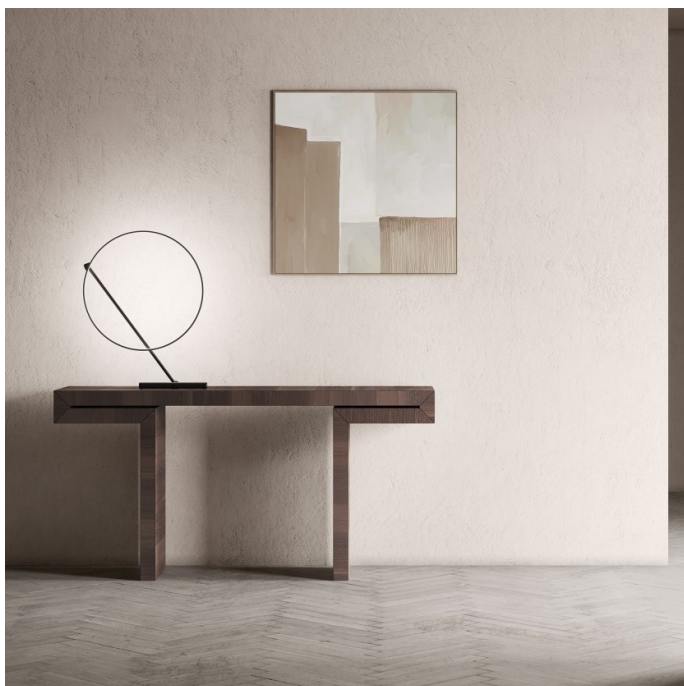

kdl*n*

KDLN Poise LED Table Lamp

LA10466

SOURCE: <https://www.davidvillagelighting.co.uk/product/KDLN-Poise-LED-Table-Lamp/10000213>

PRODUCT DESCRIPTION

Designer: Robert Dabi

Poise LED Table Lamp by KDLN

The Poise table lamp was designed by Robert Dabi in 2021 for KDLN. An expression of minimalism and interaction, this table light is defined by a circular diffuser, which has an integrated LED light source, and a slim stem and base that delicately hold the circle. The stem can be moved from side to side and the diffuser can also move by itself, giving you countless possibilities and functions.

The Poise table light is available in a black colour finish and embodies a tangent and circle, being thoroughly contemporary for homes and professional settings. The table lamp comes with a dimmer switch so you can control the light setting and is the perfect solution for an ambient and effective glow. Use on tables, desks, side tables and more.

PRODUCT SPECIFICATION

Light Source: 13.5W, 2700K, 1050 Lumens

IP Code: 20

Dimming: In line dimmer included on cable.

Dimensions: Ø48.5cm
Maximum Height: 109cm
Base Length: 27cm
Cable Length: 240cm

For all sales and technical enquiries, please contact: