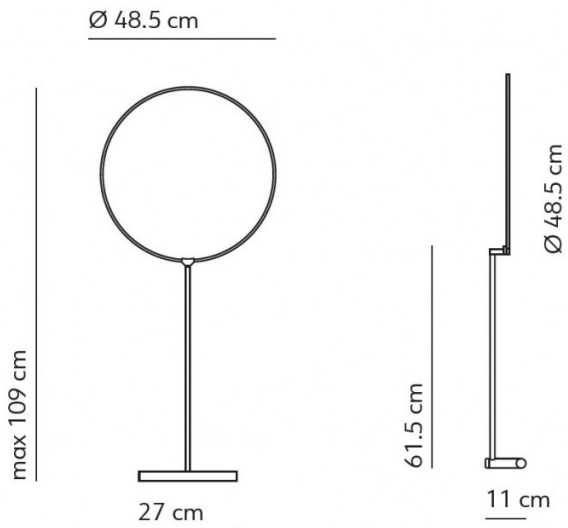

**PRODUCT SPECIFICATION**

**Light Source:** 13.5W, 2700K, 1050 Lumens

**IP Code:** 20

**Dimming:** In line dimmer included on cable.

**Dimensions:** Ø48.5cm  
Maximum Height: 109cm  
Base Length: 27cm  
Cable Length: 240cm