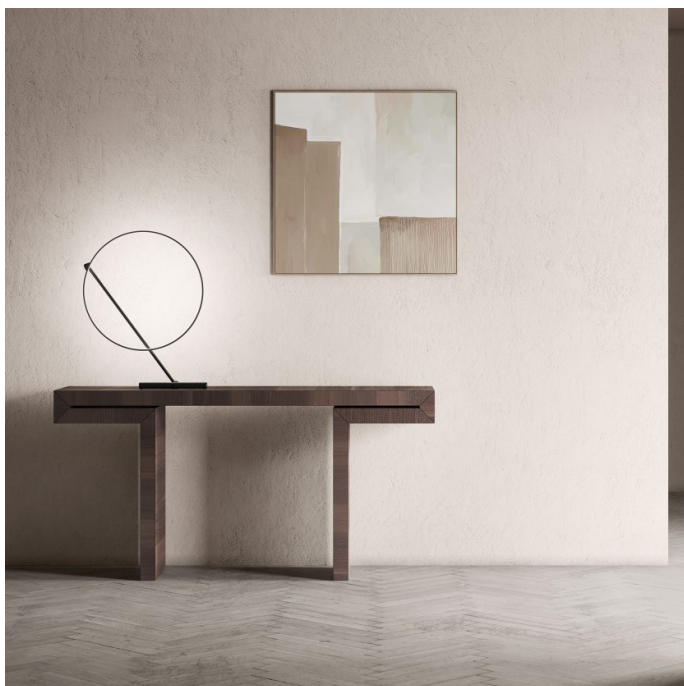

kdln

KDLN Poise LED Table Lamp

LA10466

SOURCE: <https://www.davidvillagelighting.co.uk/product/KDLN-Poise-LED-Table-Lamp/10000213>

PRODUCT DESCRIPTION

Designer: Robert Dabi

Poise LED Table Lamp by KDLN

The Poise table lamp was designed by Robert Dabi in 2021 for KDLN. An expression of minimalism and interaction, this table light is defined by a circular diffuser, which has an integrated LED light source, and a slim stem and base that delicately hold the circle. The stem can be moved from side to side and the diffuser can also move by itself, giving you countless possibilities and functions.

The Poise table light is available in a black colour finish and embodies a tangent and circle, being thoroughly contemporary for homes and professional settings. The table lamp comes with a dimmer switch so you can control the light setting and is the perfect solution for an ambient and effective glow. Use on tables, desks, side tables and more.

PRODUCT SPECIFICATION

Light Source: 13.5W, 2700K, 1050 Lumens

IP Code: 20

Dimming: In line dimmer included on cable.

Dimensions: Ø48.5cm
Maximum Height: 109cm
Base Length: 27cm
Cable Length: 240cm

For all sales and technical enquiries, please contact: