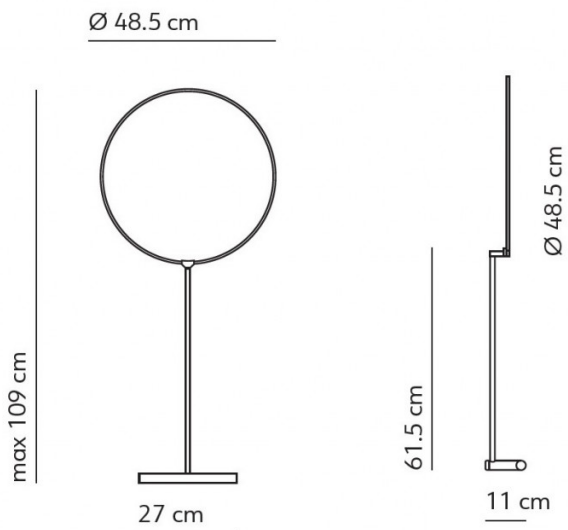

PRODUCT SPECIFICATION

Light Source: 13.5W, 2700K, 1050 Lumens

IP Code: 20

Dimming: In line dimmer included on cable.

Dimensions: Ø48.5cm
Maximum Height: 109cm
Base Length: 27cm
Cable Length: 240cm

For all sales and technical enquiries, please contact: