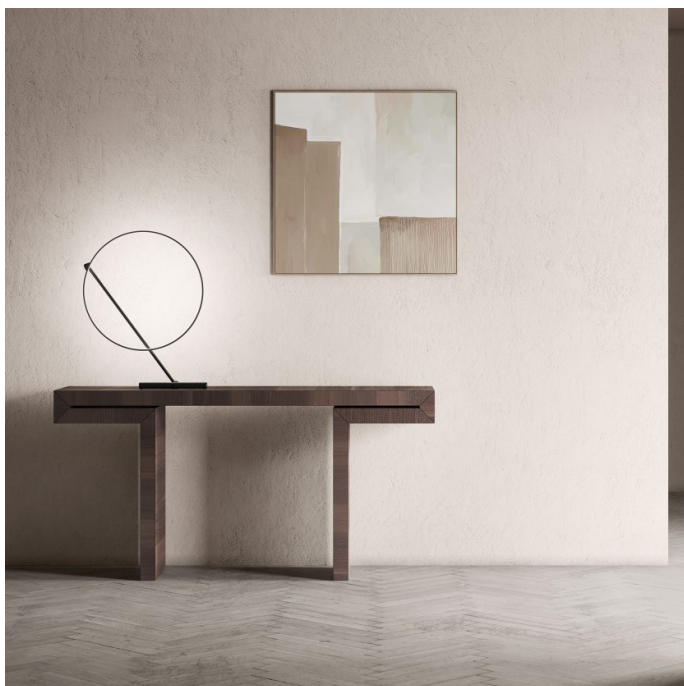

kdl*n*

KDLN Poise LED Table Lamp

LA10466

SOURCE: <https://www.davidvillagelighting.co.uk/product/KDLN-Poise-LED-Table-Lamp/10000213>

PRODUCT DESCRIPTION

Designer: Robert Dabi

Poise LED Table Lamp by KDLN

The Poise table lamp was designed by Robert Dabi in 2021 for KDLN. An expression of minimalism and interaction, this table light is defined by a circular diffuser, which has an integrated LED light source, and a slim stem and base that delicately hold the circle. The stem can be moved from side to side and the diffuser can also move by itself, giving you countless possibilities and functions.

The Poise table light is available in a black colour finish and embodies a tangent and circle, being thoroughly contemporary for homes and professional settings. The table lamp comes with a dimmer switch so you can control the light setting and is the perfect solution for an ambient and effective glow. Use on tables, desks, side tables and more.

PRODUCT SPECIFICATION

Light Source: 13.5W, 2700K, 1050 Lumens

IP Code: 20

Dimming: In line dimmer included on cable.

Dimensions: Ø48.5cm  
Maximum Height: 109cm  
Base Length: 27cm  
Cable Length: 240cm

For all sales and technical enquiries, please contact: