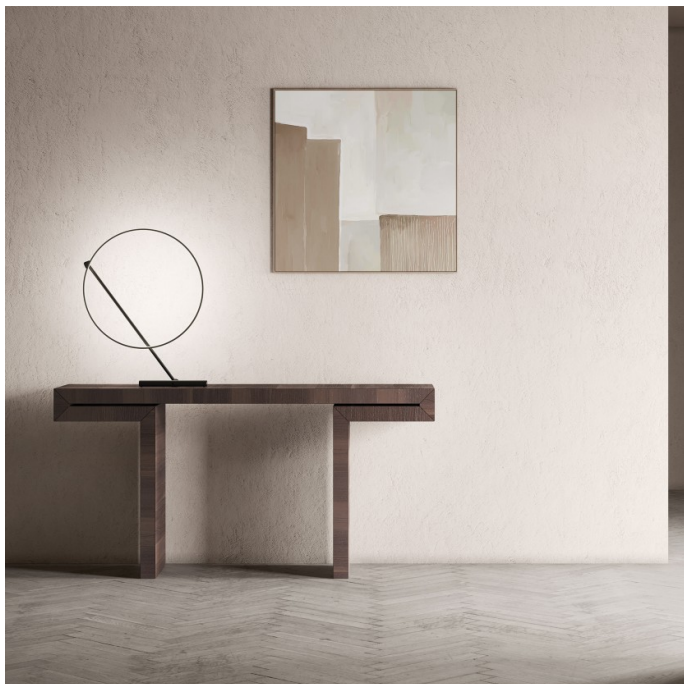

**kdl**n

**KDLN Poise LED Table Lamp**

LA10466

SOURCE: <https://www.davidvillagelighting.co.uk/product/KDLN-Poise-LED-Table-Lamp/10000213>

**PRODUCT DESCRIPTION**

**Designer:** Robert Dabi

**Poise LED Table Lamp by KDLN**

The Poise table lamp was designed by Robert Dabi in 2021 for KDLN. An expression of minimalism and interaction, this table light is defined by a circular diffuser, which has an integrated LED light source, and a slim stem and base that delicately hold the circle. The stem can be moved from side to side and the diffuser can also move by itself, giving you countless possibilities and functions.

The Poise table light is available in a black colour finish and embodies a tangent and circle, being thoroughly contemporary for homes and professional settings. The table lamp comes with a dimmer switch so you can control the light setting and is the perfect solution for an ambient and effective glow. Use on tables, desks, side tables and more.