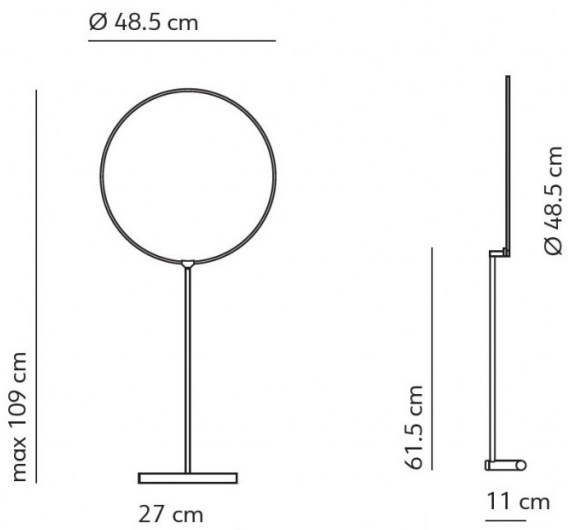

PRODUCT SPECIFICATION

Light Source: 13.5W, 2700K, 1050 Lumens

IP Code: 20

Dimming: In line dimmer included on cable.

Dimensions: Ø48.5cm  
Maximum Height: 109cm  
Base Length: 27cm  
Cable Length: 240cm

For all sales and technical enquiries, please contact: