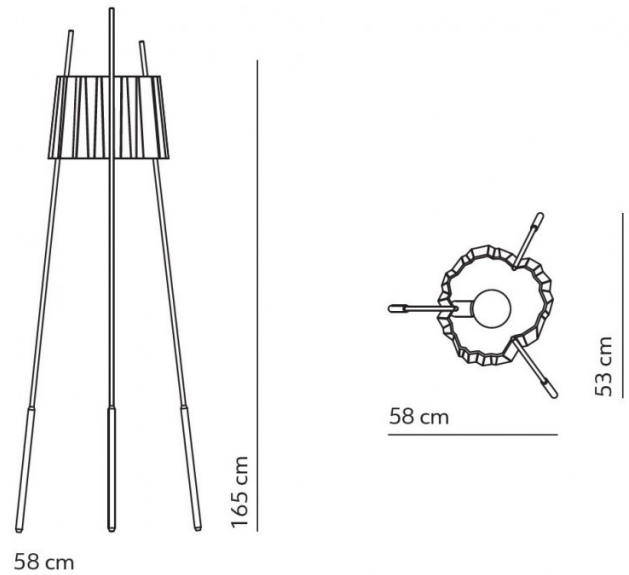

kdl'n

KDLN Tyla Floor Lamp

LA10465

SOURCE: <https://www.davidvillagelighting.co.uk/product/KDLN-Tyla-Floor-Lamp/10000211>

PRODUCT DESCRIPTION

Designer: Marc Sadler

Tyla Floor Lamp by KDLN

The Tyla floor lamp was designed by Marc Sadler and is inspired by the long stems of the bulrush, a wetland plant that is tall and reed like. The lampshade is supported by three slender stems that elegantly position the shade in mid air. The shade is made from glass with opaque glass used on the inside and clear glass used on the outside. This creates a shimmering effect and this paired with the irregular shape creates a sense of movement, ethereal and delicate in any setting.

PRODUCT SPECIFICATION

Light Source: 1 x Max 70W E27 (excluded)

IP Code: 20

Dimming: In line dimmer included on cable.

Dimensions: Width: 58cm
Length: 53cm
Height: 165cm
Cable Length: 340cm

For all sales and technical enquiries, please contact: