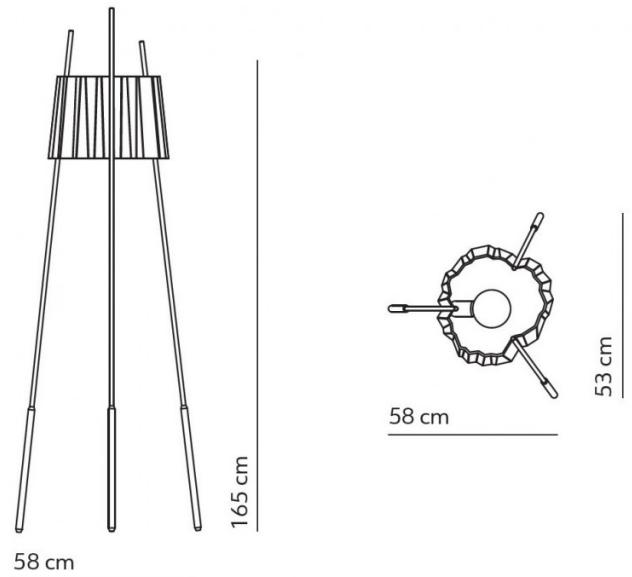

kdl n

KDLN Tyla Floor Lamp

LA10465

SOURCE: <https://www.davidvillagelighting.co.uk/product/KDLN-Tyla-Floor-Lamp/10000211>

PRODUCT DESCRIPTION

Designer: Marc Sadler

Tyla Floor Lamp by KDLN

The Tyla floor lamp was designed by Marc Sadler and is inspired by the long stems of the bulrush, a wetland plant that is tall and reed like. The lampshade is supported by three slender stems that elegantly position the shade in mid air. The shade is made from glass with opaque glass used on the inside and clear glass used on the outside. This creates a shimmering effect and this paired with the irregular shape creates a sense of movement, ethereal and delicate in any setting.

PRODUCT SPECIFICATION

Light Source: 1 x Max 70W E27 (excluded)

IP Code: 20

Dimming: In line dimmer included on cable.

Dimensions: Width: 58cm  
Length: 53cm  
Height: 165cm  
Cable Length: 340cm

For all sales and technical enquiries, please contact: