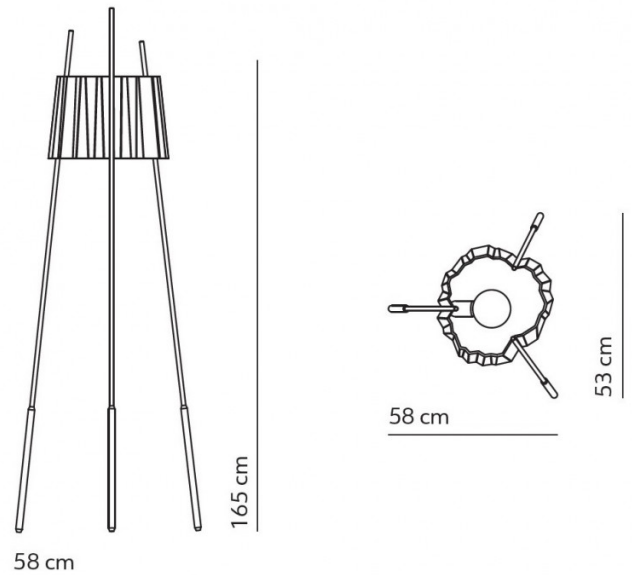

kdlN

KDLN Tyla Floor Lamp

LA10465

SOURCE: <https://www.davidvillagelighting.co.uk/product/KDLN-Tyla-Floor-Lamp/10000211>

PRODUCT DESCRIPTION

Designer: Marc Sadler

Tyla Floor Lamp by KDLN

The Tyla floor lamp was designed by Marc Sadler and is inspired by the long stems of the bulrush, a wetland plant that is tall and reed like. The lampshade is supported by three slender stems that elegantly position the shade in mid air. The shade is made from glass with opaque glass used on the inside and clear glass used on the outside. This creates a shimmering effect and this paired with the irregular shape creates a sense of movement, ethereal and delicate in any setting.

PRODUCT SPECIFICATION

Light Source: 1 x Max 70W E27 (excluded)

IP Code: 20

Dimming: In line dimmer included on cable.

Dimensions: Width: 58cm
Length: 53cm
Height: 165cm
Cable Length: 340cm

For all sales and technical enquiries, please contact: