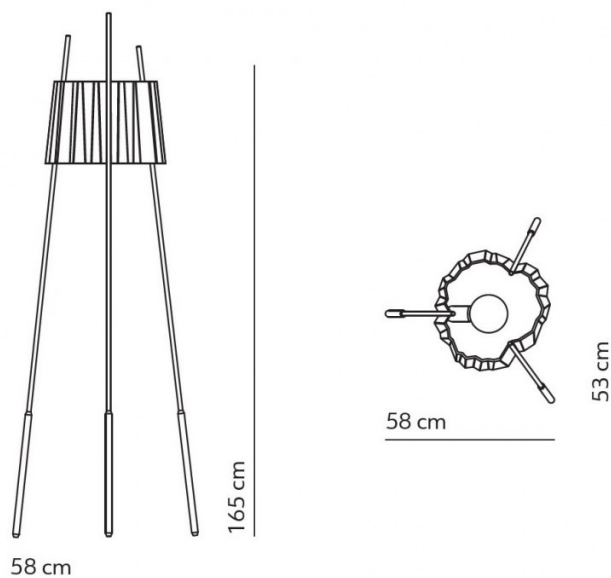

kdl*n*

KDLN Tyla Floor Lamp

LA10465

SOURCE: <https://www.davidvillagelighting.co.uk/product/KDLN-Tyla-Floor-Lamp/10000211>

PRODUCT DESCRIPTION

Designer: Marc Sadler

Tyla Floor Lamp by KDLN

The Tyla floor lamp was designed by Marc Sadler and is inspired by the long stems of the bulrush, a wetland plant that is tall and reed like. The lampshade is supported by three slender stems that elegantly position the shade in mid air. The shade is made from glass with opaque glass used on the inside and clear glass used on the outside. This creates a shimmering effect and this paired with the irregular shape creates a sense of movement, ethereal and delicate in any setting.

PRODUCT SPECIFICATION

Light Source: 1 x Max 70W E27 (excluded)

IP Code: 20

Dimming: In line dimmer included on cable.

Dimensions: Width: 58cm
Length: 53cm
Height: 165cm
Cable Length: 340cm

For all sales and technical enquiries, please contact: