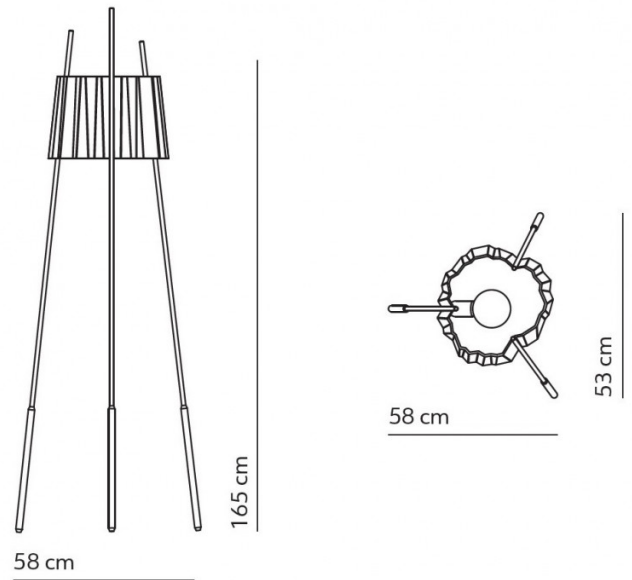

KDLN Tyla Floor Lamp

LA10465

SOURCE: <https://www.davidvillagelighting.co.uk/product/KDLN-Tyla-Floor-Lamp/10000211>

PRODUCT DESCRIPTION

Designer: Marc Sadler

Tyla Floor Lamp by KDLN

The Tyla floor lamp was designed by Marc Sadler and is inspired by the long stems of the bulrush, a wetland plant that is tall and reed like. The lampshade is supported by three slender stems that elegantly position the shade in mid air. The shade is made from glass with opaque glass used on the inside and clear glass used on the outside. This creates a shimmering effect and this paired with the irregular shape creates a sense of movement, ethereal and delicate in any setting.

PRODUCT SPECIFICATION

- Light Source:** 1 x Max 70W E27 (excluded)
- IP Code:** 20
- Dimming:** In line dimmer included on cable.
- Dimensions:** Width: 58cm
Length: 53cm
Height: 165cm
Cable Length: 340cm