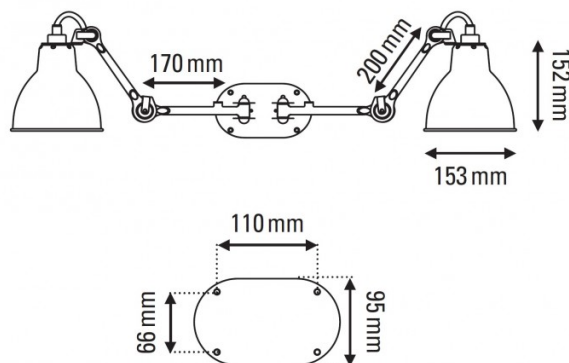

Lampe Gras No. 204 Double Wall Light by DCW éditions

The Lampe Gras 204 double wall lamp brings all the function and style of the [standard 204](#) but twice as much! The wall light has a singular wall base and power point with two lamps extending out. Each light has a pivot joint allowing you to move them from side to side and each arm also has flexibility for even more precise light direction. The double wall lamp is made from steel in a black finish with the choice of 7 colour finishes that are made from metal and 1 colour made from polycarbonate.

Please Note: This Wall Light can also be supplied with a conical shade. Please [contact us](#) for more info and pricing.

PRODUCT SPECIFICATION

Light Source: 2 x max 15W E27 LED (excluded)

IP Code: 20

Dimming: Dimmable via mains phase dimming

Dimensions: Ø15.3cm shade
15.2cm shade height
20cm arm length
17cm rod length
11cm wall base width

For all sales and technical enquiries, please contact:

+44 (0)114 263 4266

info@davidvillagelighting.co.uk