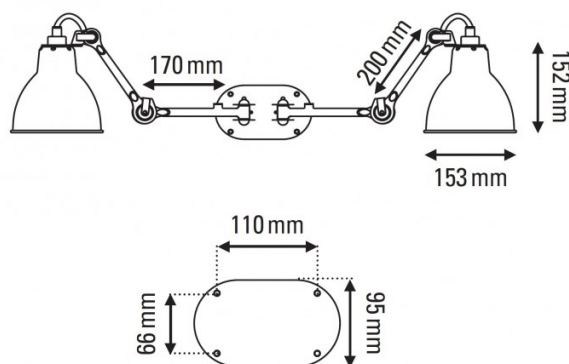

Lampe Gras No. 204 Double Wall Light by DCW éditions

The Lampe Gras 204 double wall lamp brings all the function and style of the [standard 204](#) but twice as much! The wall light has a singular wall base and power point with two lamps extending out. Each light has a pivot joint allowing you to move them from side to side and each arm also has flexibility for even more precise light direction. The double wall lamp is made from steel in a black finish with the choice of 7 colour finishes that are made from metal and 1 colour made from polycarbonate.

PRODUCT SPECIFICATION

Light Source: 2 x max 15W E27 LED (excluded)

IP Code: 20

Dimming: Dimmable via mains phase dimming

Dimensions: Ø15.3cm shade
15.2cm shade height
20cm arm length
17cm rod length
11cm wall base width