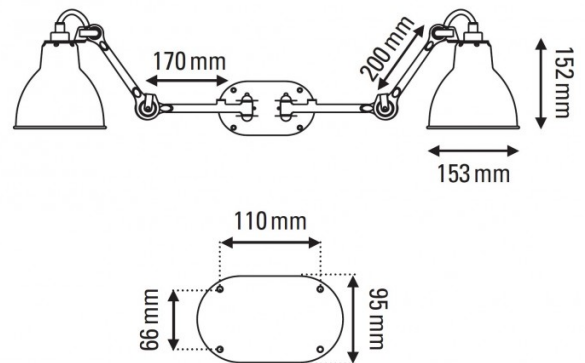

### Lampe Gras No. 204 Double Wall Light by DCW éditions

The Lampe Gras 204 double wall lamp brings all the function and style of the [standard 204](#) but twice as much! The wall light has a singular wall base and power point with two lamps extending out. Each light has a pivot joint allowing you to move them from side to side and each arm also has flexibility for even more precise light direction. The double wall lamp is made from steel in a black finish with the choice of 7 colour finishes that are made from metal and 1 colour made from polycarbonate.

## PRODUCT SPECIFICATION

**Light Source:** 2 x max 15W E27 LED (excluded)

**IP Code:** 20

**Dimming:** Dimmable via mains phase dimming

**Dimensions:** Ø15.3cm shade  
15.2cm shade height  
20cm arm length  
17cm rod length  
11cm wall base width