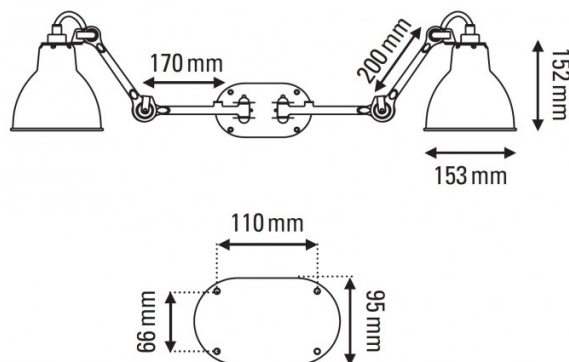

Lampe Gras No. 204 Double Wall Light by DCW éditions

The Lampe Gras 204 double wall lamp brings all the function and style of the [standard 204](#) but twice as much! The wall light has a singular wall base and power point with two lamps extending out. Each light has a pivot joint allowing you to move them from side to side and each arm also has flexibility for even more precise light direction. The double wall lamp is made from steel in a black finish with the choice of 7 colour finishes that are made from metal and 1 colour made from polycarbonate.

PRODUCT SPECIFICATION

Light Source: 2 x max 15W E27 LED (excluded)

IP Code: 20

Dimming: Dimmable via mains phase dimming

Dimensions: Ø15.3cm shade
15.2cm shade height
20cm arm length
17cm rod length
11cm wall base width