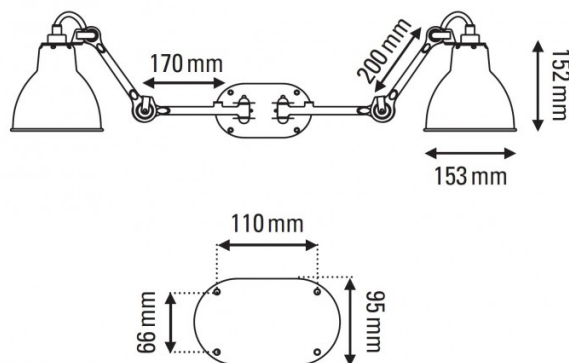

### Lampe Gras No. 204 Double Wall Light by DCW éditions

The Lampe Gras 204 double wall lamp brings all the function and style of the [standard 204](#) but twice as much! The wall light has a singular wall base and power point with two lamps extending out. Each light has a pivot joint allowing you to move them from side to side and each arm also has flexibility for even more precise light direction. The double wall lamp is made from steel in a black finish with the choice of 7 colour finishes that are made from metal and 1 colour made from polycarbonate.

## PRODUCT SPECIFICATION

**Light Source:** 2 x max 15W E27 LED (excluded)

**IP Code:** 20

**Dimming:** Dimmable via mains phase dimming

**Dimensions:** Ø15.3cm shade  
15.2cm shade height  
20cm arm length  
17cm rod length  
11cm wall base width