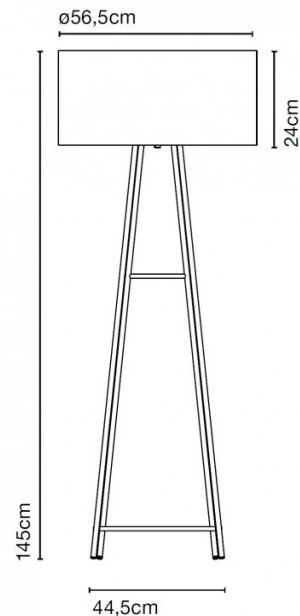

PRODUCT SPECIFICATION

Light Source: 1 x Max 12W E27 LED Globe (excluded)

IP Code: 65

Dimming: In line on/off switch included on cable.

Dimensions: Shade: Ø56.5cm
Shade Height: 24cm
Total Height: 145cm
Base Width: 44.5cm
Cable Length: 200cm