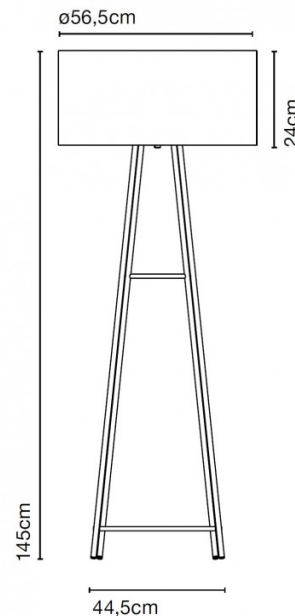

PRODUCT SPECIFICATION

Light Source: 1 x Max 12W E27 LED Globe (excluded)

IP Code: 65

Dimming: In line on/off switch included on cable.

Dimensions: Shade: Ø56.5cm
Shade Height: 24cm
Total Height: 145cm
Base Width: 44.5cm
Cable Length: 200cm