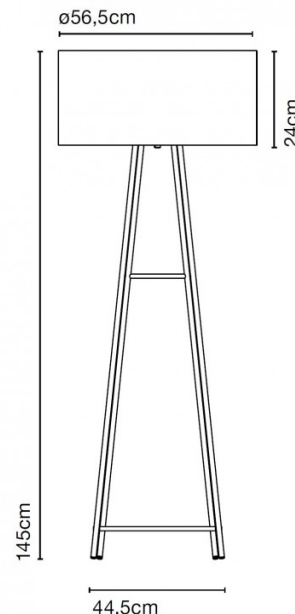

PRODUCT SPECIFICATION

Light Source: 1 x Max 12W E27 LED Globe (excluded)

IP Code: 65

Dimming: In line on/off switch included on cable.

Dimensions: Shade: Ø56.5cm
Shade Height: 24cm
Total Height: 145cm
Base Width: 44.5cm
Cable Length: 200cm