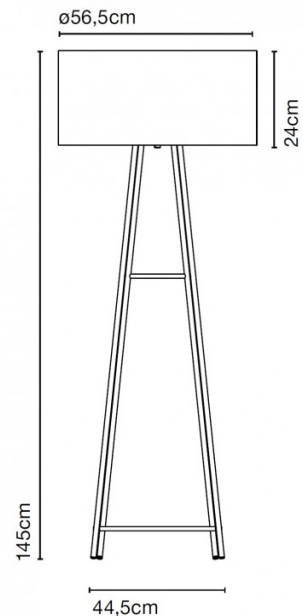

marset

Marset Cala Metal Floor Lamp

LA10463

SOURCE: <https://www.davidvillagelighting.co.uk/product/Marset-Cala-Metal-Floor-Lamp/10000209>

PRODUCT DESCRIPTION

Designer: Joan Gaspar

Marset Cala Metal Floor Lamp

The Cala Metal floor lamp was designed by Joan Gaspar and expands on the ever popular range by introducing a black metal structure. The shade is made from white polyester, which works to softly diffuse the light bulb, creating a warm and welcoming glow. The base has a pleasing and simple silhouette, creating a dynamic look in contrast to the white lampshade.

PRODUCT SPECIFICATION

- Light Source:** 1 x Max 12W E27 LED Globe (excluded)
- IP Code:** 65
- Dimming:** In line on/off switch included on cable.
- Dimensions:** Shade: Ø56.5cm
Shade Height: 24cm
Total Height: 145cm
Base Width: 44.5cm
Cable Length: 200cm